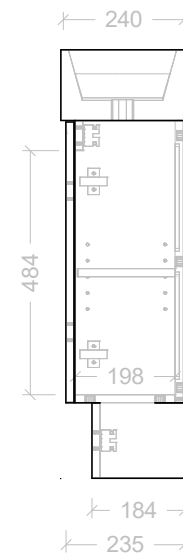

Range	Frankie Vanity
Mount	Floor Standing
Size	480mm
SKU	FRA-VCO-480-R-X-F

TOP DETAILS

Available Tops	Liberty Ceramic Top

NOTES

Revision	01
Date	01/11/23

DIMENSIONS SHOWN ARE IN MILLIMETERS, ARE NOMINAL ONLY AND SUBJECT TO CHANGE AT ANY TIME.
DO NOT SCALE DRAWINGS. INSTALLER TO CONFIRM ALL DIMENSIONS ON-SITE PRIOR TO INSTALL.
SIZE VARIATION (+/- 3%) IS TO BE EXPECTED ON CERAMIC TOPS.
E&OE.

Copyright ©

Timberline

22 Myrtle Drive, Armidale NSW 2350
www.timberline.com.au
02 6773 8500