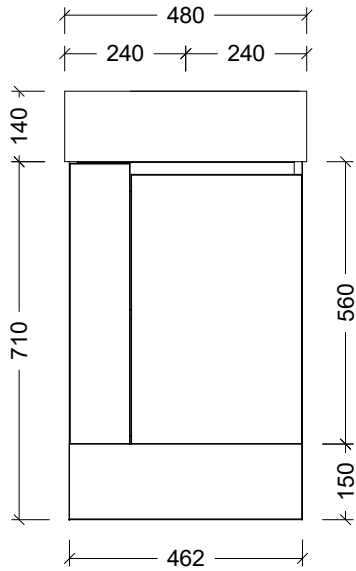

Range	Frankie Vanity
Mount	Floor Standing
Size	480mm
SKU	FRA-VCO-480-R-X-F

TOP DETAILS

Available Tops	Liberty Ceramic Top

NOTES

Revision	01
Date	01/11/23

DIMENSIONS SHOWN ARE IN MILLIMETERS, ARE NOMINAL ONLY AND SUBJECT TO CHANGE AT ANY TIME.
DO NOT SCALE DRAWINGS. INSTALLER TO CONFIRM ALL DIMENSIONS ON-SITE PRIOR TO INSTALL.
SIZE VARIATION (+/- 3%) IS TO BE EXPECTED ON CERAMIC TOPS.
E&OE.

Copyright ©

Timberline

22 Myrtle Drive, Armidale NSW 2350
www.timberline.com.au
02 6773 8500