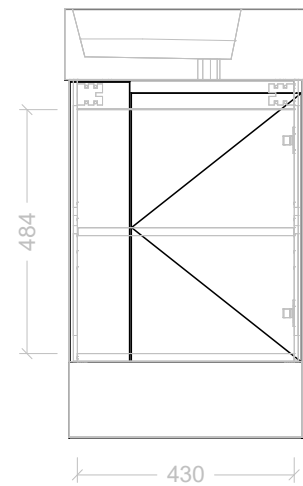

Range	Frankie Vanity
Mount	Floor Standing
Size	480mm
SKU	FRA-VCO-480-R-X-F

TOP DETAILS

Available Tops	Liberty Ceramic Top

NOTES

Revision	01
Date	01/11/23

DIMENSIONS SHOWN ARE IN MILLIMETERS, ARE NOMINAL ONLY AND SUBJECT TO CHANGE AT ANY TIME.
DO NOT SCALE DRAWINGS. INSTALLER TO CONFIRM ALL DIMENSIONS ON-SITE PRIOR TO INSTALL.
SIZE VARIATION (+/- 3%) IS TO BE EXPECTED ON CERAMIC TOPS.
E&OE.

Copyright ©

Timberline

22 Myrtle Drive, Armidale NSW 2350
www.timberline.com.au
02 6773 8500