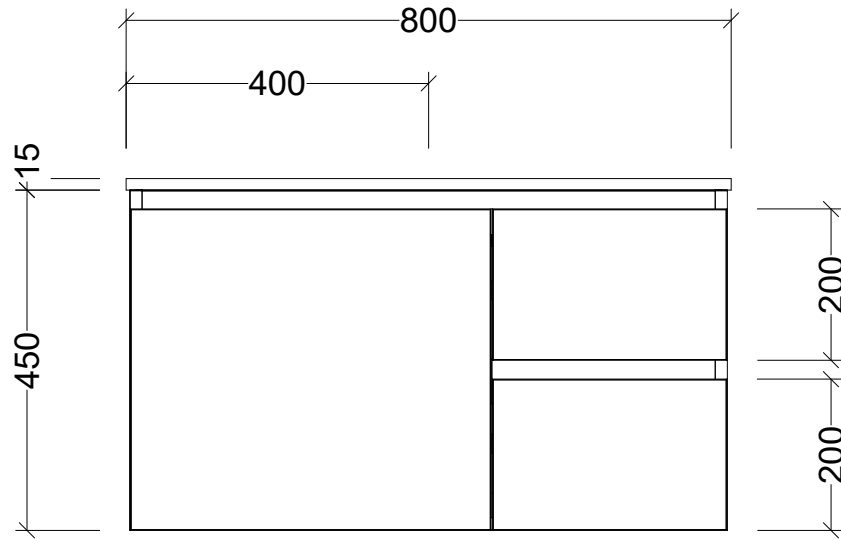

CABINET DETAILS

Range	Florida 800
Description	Wall Hung Centre Bowl
Cabinet SKU	FLOE-VCO-800-C-X-W

TOP DETAILS

Available Tops:	Urban Ceramic
-----------------	---------------

Timberline Bathroom Products Pty Ltd
 22 Myrtle Drive, Armidale NSW 2350
www.timberline.com.au | 02 6773 8500

PLEASE NOTE: Due to the manufacturing process of ceramic tops, size variation (+/- 3%) is to be expected. E&OE. Copyright ©

LH and RH Drawer Options Available