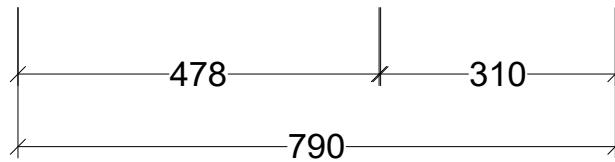

CABINET DETAILS

Range	Florida 800
Description	Wall Hung Centre Bowl
Cabinet SKU	FLOE-VCO-800-C-X-W

TOP DETAILS

Available Tops:	Urban Ceramic
-----------------	---------------

Timberline Bathroom Products Pty Ltd
 22 Myrtle Drive, Armidale NSW 2350
www.timberline.com.au | 02 6773 8500

PLEASE NOTE: Due to the manufacturing process of ceramic tops, size variation (+/- 3%) is to be expected. E&OE. Copyright ©

LH and RH Drawer Options Available