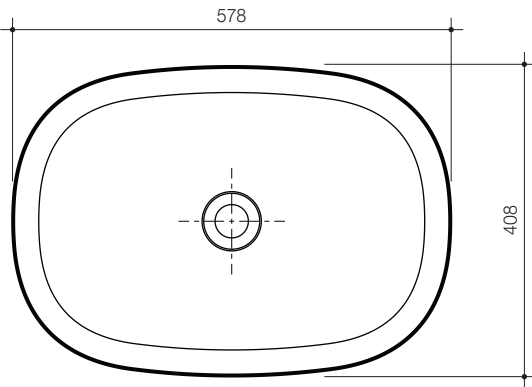

All dimensions are in millimetres and are subject to normal manufacturing variations. Caroma pursues a policy of continuing improvement in design and performance of its products. The right is therefore reserved to vary specifications without notice.