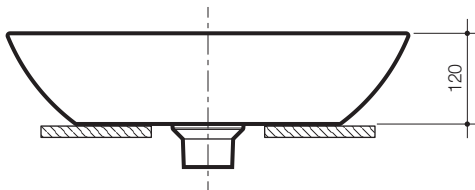

Acetic cured silicone sealant
IMPORTANT: Epoxy type glues must not be used