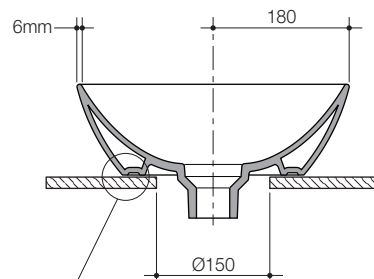

Acetic cured silicone sealant
IMPORTANT: Epoxy type glues must not be used