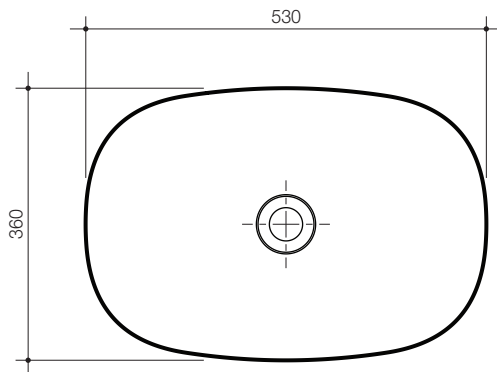

Acetic cured silicone sealant
IMPORTANT: Epoxy type glues must not be used