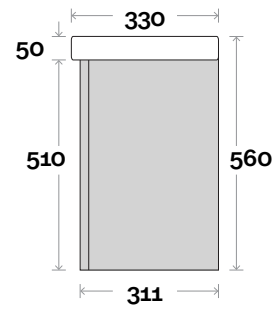

MARQUIS

Caleta Compact

Note:
• One tap hole only

 **Plumbing allowance**

PROFILE

Kick/Leg

PROFILE

Wallmount