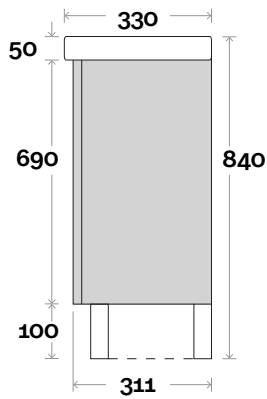

MARQUIS

Caleta Compact

Note:
• One tap hole only

 **Plumbing allowance**

PROFILE

Kick/Leg

PROFILE

Wallmount