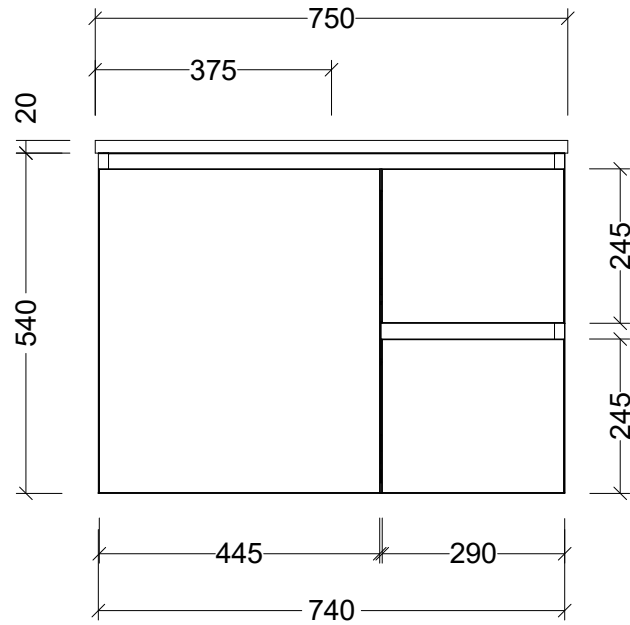

CABINET DETAILS

Range	Carlo 750mm
Description	Centre Bowl Wall Hung
Cabinet SKU	CAR-VCO-750-C-X-W

TOP DETAILS

Available Tops:	Regal Mineral
	Alpha Ceramic
	Haven Matt Dolomite
	Quest Gloss Dolomite
	Grand Mineral

Timberline Bathroom Products Pty Ltd
22 Myrtle Drive, Armidale NSW 2350
www.timberline.com.au | 02 6773 8500

PLEASE NOTE: Due to the manufacturing process of ceramic tops, size variation (+/- 3%) is to be expected. E&OE. Copyright ©