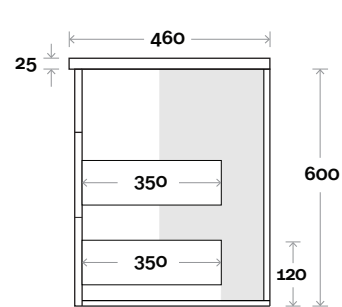

Wallmount

Top Drawer Box

MARQUIS

Bowral

Top Thickness
Nova Acrylic Moulded Top: 25mm

Note:
• Nova waste centre: 900mm std

Bowral 19 1800mm all drawer centre basin

Profile

Configuration

Kick

Legs

Wallmount

Top Drawer Box

waste centre between drawers
200

All measurements are in 'mm' and are approximate and to be used as a guide only. Installation preparations are not recommended without product onsite.

MARQUIS

Bowral

Top Thickness
Nova Acrylic Moulded Top: 25mm

Note:
• Nova waste centre: 550 mm std

Bowral 20 1800mm all drawer double basin

Profile

Configuration

Kick

Legs

Wallmount

Top Drawer Box

All measurements are in 'mm' and are approximate and to be used as a guide only. Installation preparations are not recommended without product onsite.