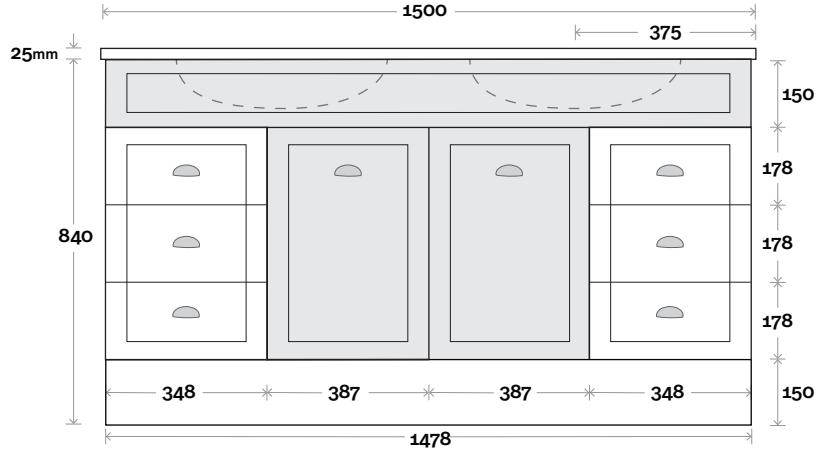

Bowral

Top Thickness
Nova Acrylic Moulded Top: 25mm

Note:
• Nova waste centre: 400mm std

Bowral 9 1500mm double basin

Profile

Configuration

Kick

Legs