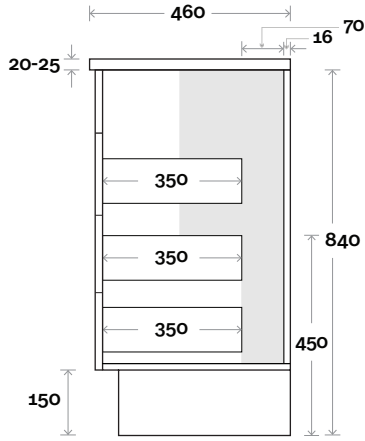

Kick

Legs

Wallmount

Top Drawer Box

MARQUIS

Bowral

Top Thickness
 Casa Ceramic Top: 20mm
 Nova Acrylic Moulded Top: 25mm

Note:
 • Casa/Nova waste centre: 450mm std

Bowral 14 900mm all drawer centre basin

Profile

Configuration

Kick

Legs

Wallmount

Top Drawer Box

MARQUIS

Bowral

Top Thickness
 Casa Ceramic Top: 20mm
 Nova Acrylic Moulded Top: 25mm

Note:
 • Casa/Nova waste centre: 600mm std

Bowral 15 1200mm all drawer centre basin

Profile

Configuration

Kick

Legs

Wallmount

Top Drawer Box

MARQUIS

Bowral

Top Thickness
Nova Acrylic Moulded Top: 25mm

Note:
• Nova waste centre: 300mm std

Bowral 16 1200mm all drawer double basin

Profile