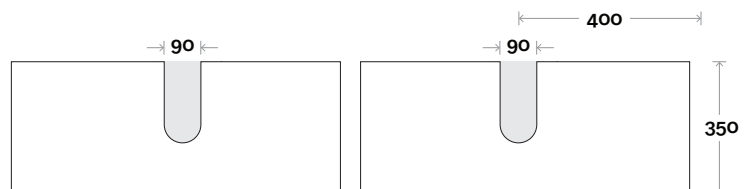

Top Drawer Box