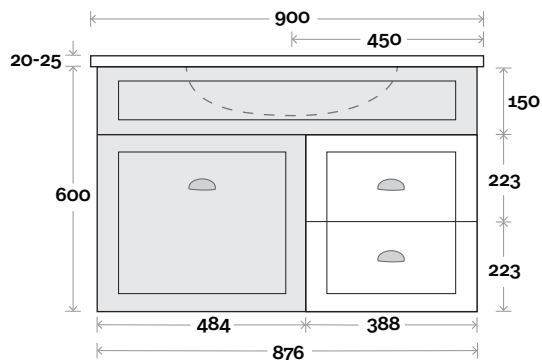

Legs

Wallmount

MARQUIS

Bowral

Bowral 2 750mm centre basin

Top Thickness
 Casa Ceramic Top: 20mm
 Nova Acrylic Moulded Top: 25mm

Note:
 • Casa/Nova waste centre: 375mm std
 • Available Left or Right Hand Drawers

Top Thickness
 Casa Ceramic Top: 20mm
 Nova Acrylic Moulded Top: 25mm

Note:
 • Casa/Nova waste centre: 450mm std
 • Available Left or Right Hand Drawers

Profile

Configuration

Kick

Legs

Wallmount

MARQUIS

Bowral

Bowral 4 900mm off centre basin

Top Thickness
 Casa Ceramic Top: 20mm
 Nova Acrylic Moulded Top: 25mm

Note:

- Casa waste centre: 340mm std
- Nova waste centre: 300mm std
- Available Left or Right Hand Drawers (bowl on opposite side to drawers)