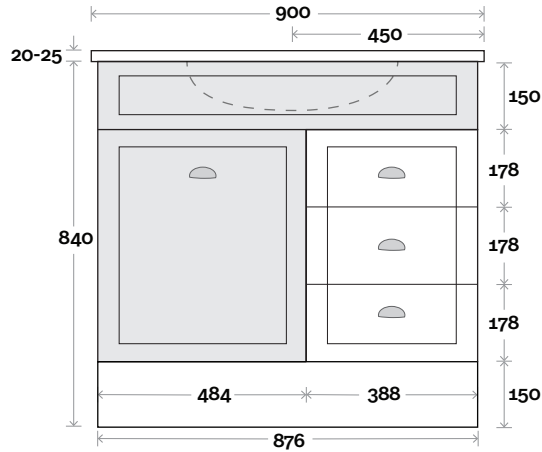

Top Thickness
 Casa Ceramic Top: 20mm
 Nova Acrylic Moulded Top: 25mm

Note:
 • Casa/Nova waste centre: 450mm std
 • Available Left or Right Hand Drawers

Profile

Configuration

Kick

Legs

Wallmount

MARQUIS

Bowral

Bowral 4 900mm off centre basin

Top Thickness
 Casa Ceramic Top: 20mm
 Nova Acrylic Moulded Top: 25mm

Note:

- Casa waste centre: 340mm std
- Nova waste centre: 300mm std
- Available Left or Right Hand Drawers (bowl on opposite side to drawers)