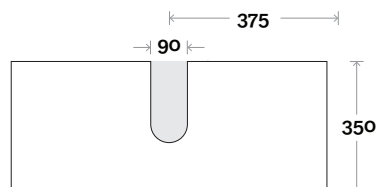

Top Drawer Box

MARQUIS

Bowral

Top Thickness
 Casa Ceramic Top: 20mm
 Nova Acrylic Moulded Top: 25mm

Note:
 • Casa/Nova waste centre: 375mm std

Bowral 13 750mm all drawer centre basin

Profile

Configuration

Kick

Legs

Wallmount

Top Drawer Box

MARQUIS

Bowral

Top Thickness
 Casa Ceramic Top: 20mm
 Nova Acrylic Moulded Top: 25mm

Note:
 • Casa/Nova waste centre: 450mm std