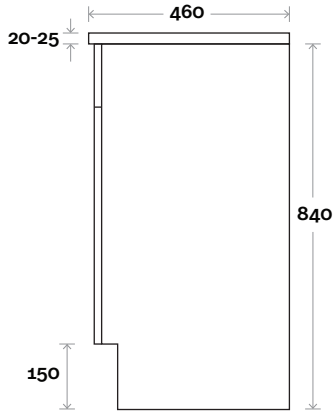

Legs

Wallmount

MARQUIS

Bowral

Top Thickness
Nova Acrylic Moulded Top: 25mm

Note:

- Nova waste centre: 350mm std
- Available Left or Right Hand Drawers (bowl on opposite side to drawers)

Bowral 7 1200mm off centre basin

Profile Configuration

Kick

Legs

Wallmount

MARQUIS

Bowral

Top Thickness
Nova Acrylic Moulded Top: 25mm

Note:
• Nova waste centre: 750mm std

Bowral

Top Thickness
Nova Acrylic Moulded Top: 25mm

Note:
• Nova waste centre: 400mm std

Bowral 9 1500mm double basin

Profile

Configuration

Kick

Legs

Wallmount

MARQUIS

Bowral

Top Thickness
Nova Acrylic Moulded Top: 25mm

Note:
• Nova waste centre: 900mm std

Bowral 10 1800mm centre basin

Plumbing allowance

Profile