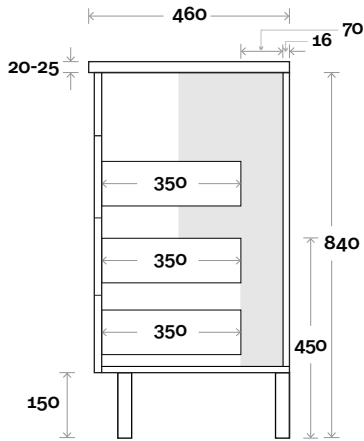

Kick

Legs

Wallmount

Top Drawer Box

MARQUIS

Bowral

Top Thickness
 Casa Ceramic Top: 20mm
 Nova Acrylic Moulded Top: 25mm

Note:
 • Casa/Nova waste centre: 450mm std

Bowral 14 900mm all drawer centre basin

Profile

Configuration

Kick

Legs

Wallmount

Top Drawer Box

MARQUIS

Bowral

Top Thickness
 Casa Ceramic Top: 20mm
 Nova Acrylic Moulded Top: 25mm

Note:
 • Casa/Nova waste centre: 600mm std

Bowral 15 1200mm all drawer centre basin

Profile

Configuration

Kick

Legs

Wallmount

Top Drawer Box

MARQUIS

Bowral

Top Thickness
Nova Acrylic Moulded Top: 25mm

Note:
• Nova waste centre: 300mm std

Bowral 16 1200mm all drawer double basin

Profile