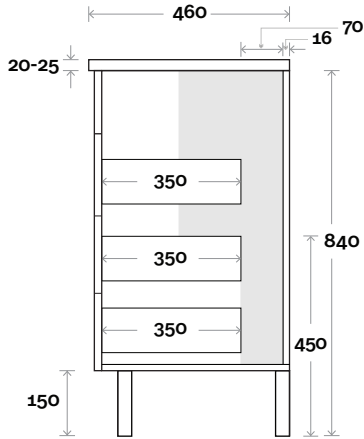

Top Thickness
 Casa Ceramic Top: 20mm
 Nova Acrylic Moulded Top: 25mm

Note:
 • Casa/Nova waste centre: 300mm std

Bowral 12 600mm all drawer centre basin

Profile

Configuration

Kick

Legs

Wallmount

Top Drawer Box

MARQUIS

Bowral

Top Thickness
 Casa Ceramic Top: 20mm
 Nova Acrylic Moulded Top: 25mm

Note:
 • Casa/Nova waste centre: 375mm std

Bowral 13 750mm all drawer centre basin

Profile

Configuration

Kick

Legs

Wallmount

Top Drawer Box

MARQUIS

Bowral

Top Thickness
 Casa Ceramic Top: 20mm
 Nova Acrylic Moulded Top: 25mm

Note:
 • Casa/Nova waste centre: 450mm std

Bowral 14 900mm all drawer centre basin

Profile

Configuration

Kick

Legs

Wallmount

Top Drawer Box

MARQUIS