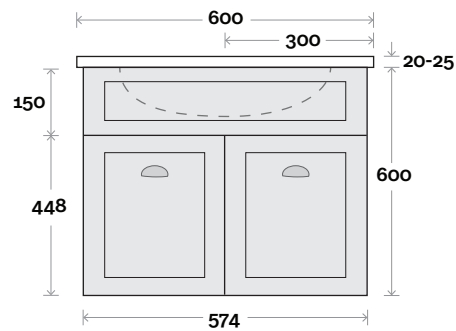

MARQUIS

Bowral

Top Thickness
 Casa Ceramic Top: 20mm
 Nova Acrylic Moulded Top: 25mm

Note:
 • Casa/Nova waste centre: 300mm std

Bowral 1 600mm centre basin

Profile

Configuration

Kick

Legs

Wallmount

MARQUIS

Bowral

Bowral 2 750mm centre basin

Top Thickness
 Casa Ceramic Top: 20mm
 Nova Acrylic Moulded Top: 25mm

Note:
 • Casa/Nova waste centre: 375mm std
 • Available Left or Right Hand Drawers