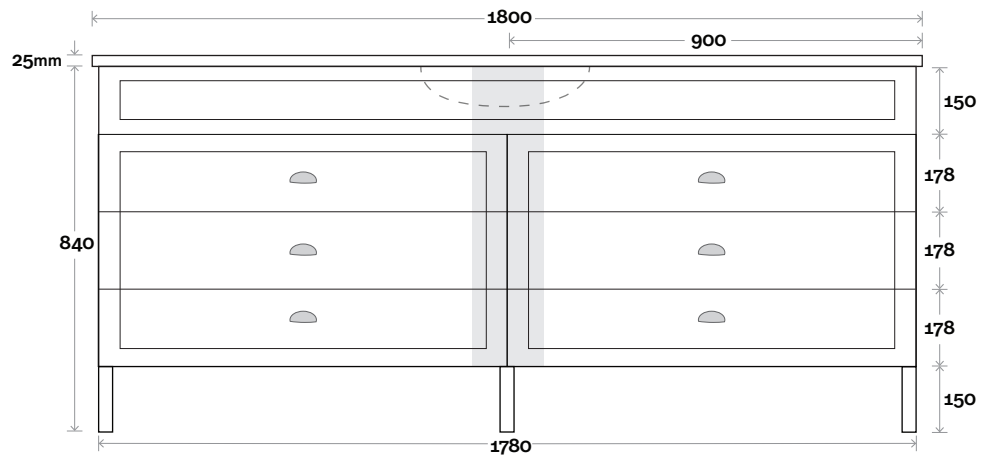

Bowral

Top Thickness
Nova Acrylic Moulded Top: 25mm

Note:
• Nova waste centre: 400mm std

Bowral 18 1500mm all drawer double basin

Profile

Configuration

Kick

Legs

Wallmount

Top Drawer Box

MARQUIS

Bowral

Top Thickness
Nova Acrylic Moulded Top: 25mm

Note:
• Nova waste centre: 900mm std

Bowral 19 1800mm all drawer centre basin

Profile

Configuration

Kick

Legs

Wallmount

Top Drawer Box

waste centre between drawers
200

All measurements are in 'mm' and are approximate and to be used as a guide only. Installation preparations are not recommended without product onsite.