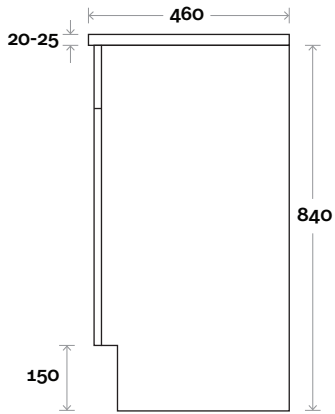

Bowral

Bowral 4 900mm off centre basin

Top Thickness
 Casa Ceramic Top: 20mm
 Nova Acrylic Moulded Top: 25mm

Note:

- Casa waste centre: 340mm std
- Nova waste centre: 300mm std
- Available Left or Right Hand Drawers (bowl on opposite side to drawers)

Note:
 • Casa/Nova waste centre: 600mm std

Bowral 5 1200mm centre basin

Profile

Configuration

Kick

Legs

Wallmount

MARQUIS

Bowral

Top Thickness
Nova Acrylic Moulded Top: 25mm

Note:
• Nova waste centre: 300mm std

Bowral 6 1200mm double basin

Plumbing allowance

Profile

Configuration

Kick

Legs

Wallmount

MARQUIS

Bowral

Top Thickness
Nova Acrylic Moulded Top: 25mm

Note:

- Nova waste centre: 350mm std
- Available Left or Right Hand Drawers (bowl on opposite side to drawers)

Bowral 7 1200mm off centre basin