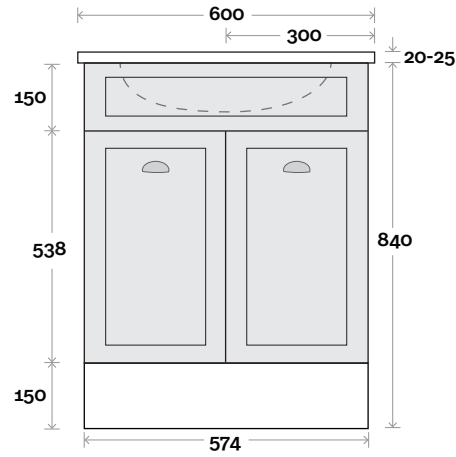

Legs

Wallmount

MARQUIS

Bowral

Bowral 2 750mm centre basin

Top Thickness
 Casa Ceramic Top: 20mm
 Nova Acrylic Moulded Top: 25mm

Note:
 • Casa/Nova waste centre: 375mm std
 • Available Left or Right Hand Drawers