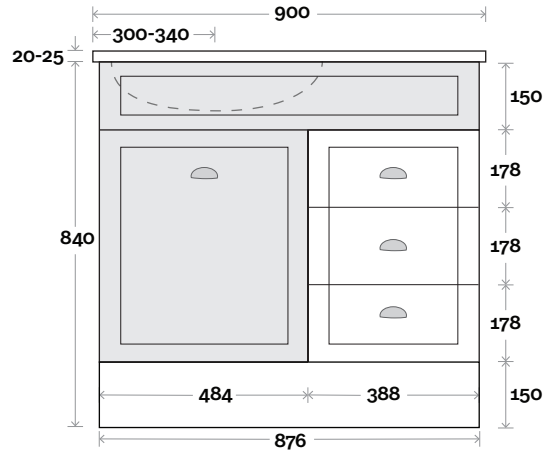

MARQUIS

Bowral

Bowral 4 900mm off centre basin

Top Thickness
Casa Ceramic Top: 20mm
Nova Acrylic Moulded Top: 25mm

Note:

- Casa waste centre: 340mm std
- Nova waste centre: 300mm std
- Available Left or Right Hand Drawers (bowl on opposite side to drawers)

Profile

Configuration

Kick