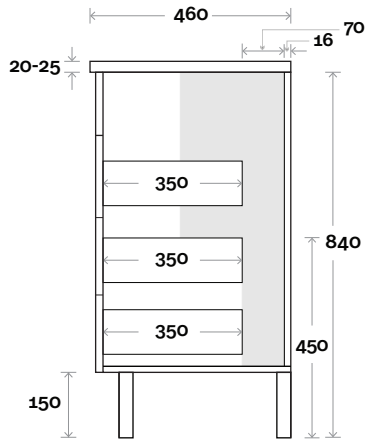

Kick

Legs

Wallmount

Top Drawer Box

MARQUIS

Bowral

Top Thickness
 Casa Ceramic Top: 20mm
 Nova Acrylic Moulded Top: 25mm

Note:
 • Casa/Nova waste centre: 450mm std

Bowral 14 900mm all drawer centre basin

Profile

Configuration

Kick

Legs

Wallmount

Top Drawer Box

MARQUIS

Bowral

Top Thickness
 Casa Ceramic Top: 20mm
 Nova Acrylic Moulded Top: 25mm

Note:
 • Casa/Nova waste centre: 600mm std

Bowral 15 1200mm all drawer centre basin

Profile

Configuration

Kick

Legs

Wallmount

Top Drawer Box

MARQUIS

Bowral

Top Thickness
Nova Acrylic Moulded Top: 25mm

Note:
• Nova waste centre: 300mm std

Bowral 16 1200mm all drawer double basin

Profile