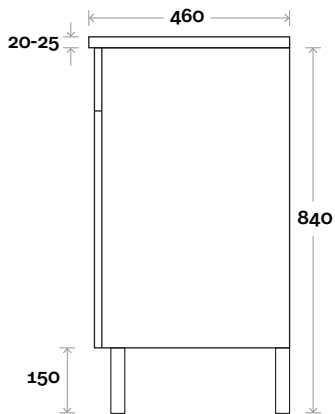

MARQUIS

Bowral

Top Thickness
 Casa Ceramic Top: 20mm
 Nova Acrylic Moulded Top: 25mm

Note:
 • Casa/Nova waste centre: 300mm std

Bowral 1 600mm centre basin

Profile

Configuration

Kick

Legs

Wallmount

MARQUIS

Bowral

Bowral 2 750mm centre basin

Top Thickness
 Casa Ceramic Top: 20mm
 Nova Acrylic Moulded Top: 25mm

Note:
 • Casa/Nova waste centre: 375mm std
 • Available Left or Right Hand Drawers

Top Thickness
 Casa Ceramic Top: 20mm
 Nova Acrylic Moulded Top: 25mm

Note:
 • Casa/Nova waste centre: 450mm std
 • Available Left or Right Hand Drawers

Profile

Configuration

Kick

Legs

Wallmount

MARQUIS

Bowral

Bowral 4 900mm off centre basin

Top Thickness
 Casa Ceramic Top: 20mm
 Nova Acrylic Moulded Top: 25mm

Note:

- Casa waste centre: 340mm std
- Nova waste centre: 300mm std
- Available Left or Right Hand Drawers (bowl on opposite side to drawers)