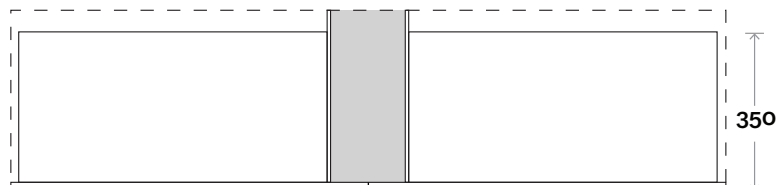

Top Drawer Box

waste centre between drawers

200