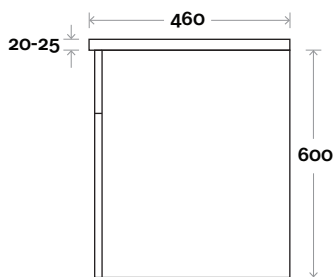

MARQUIS

Bowral

Top Thickness
 Casa Ceramic Top: 20mm
 Nova Acrylic Moulded Top: 25mm

Note:
 • Casa/Nova waste centre: 300mm std

Bowral 1 600mm centre basin

Profile

Configuration

Kick

Legs

Wallmount

MARQUIS

Bowral

Bowral 2 750mm centre basin

Top Thickness
 Casa Ceramic Top: 20mm
 Nova Acrylic Moulded Top: 25mm

Note:
 • Casa/Nova waste centre: 375mm std
 • Available Left or Right Hand Drawers

Top Thickness
 Casa Ceramic Top: 20mm
 Nova Acrylic Moulded Top: 25mm

Note:
 • Casa/Nova waste centre: 450mm std
 • Available Left or Right Hand Drawers

Profile

Configuration

Kick

Legs

Wallmount

MARQUIS

Bowral

Bowral 4 900mm off centre basin

Top Thickness
 Casa Ceramic Top: 20mm
 Nova Acrylic Moulded Top: 25mm

Note:

- Casa waste centre: 340mm std
- Nova waste centre: 300mm std
- Available Left or Right Hand Drawers (bowl on opposite side to drawers)