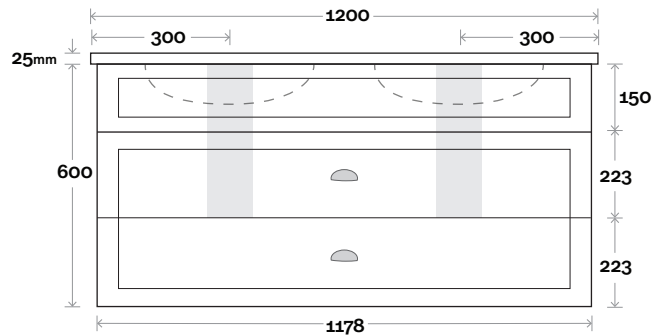

Wallmount

Top Drawer Box

MARQUIS

Bowral

Top Thickness
Nova Acrylic Moulded Top: 25mm

Note:
• Nova waste centre: 300mm std

Bowral 16 1200mm all drawer double basin

Profile

Configuration

Kick

Legs

Wallmount

Top Drawer Box

MARQUIS

Bowral

Top Thickness
Nova Acrylic Moulded Top: 25mm

Note:
• Nova waste centre: 750mm std

Plumbing allowance

Bowral 17 1500mm all drawer centre basin

Profile

Configuration

Kick

Legs

Wallmount

Top Drawer Box

waste centre between drawers

200

All measurements are in 'mm' and are approximate and to be used as a guide only. Installation preparations are not recommended without product onsite.

MARQUIS