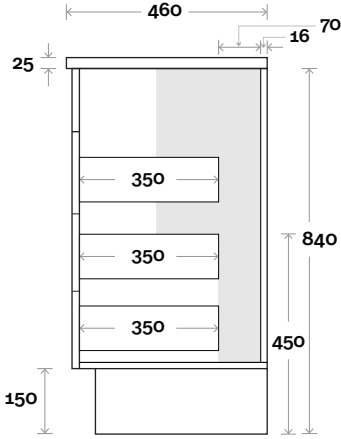

Bowral 14 900mm all drawer centre basin

Profile

Configuration

Kick

Legs

Wallmount

Top Drawer Box

MARQUIS

Bowral

Top Thickness
 Casa Ceramic Top: 20mm
 Nova Acrylic Moulded Top: 25mm

Note:
 • Casa/Nova waste centre: 600mm std

Bowral 15 1200mm all drawer centre basin

Profile

Configuration

Kick

Legs

Wallmount

Top Drawer Box

MARQUIS

Bowral

Top Thickness
Nova Acrylic Moulded Top: 25mm

Note:
• Nova waste centre: 300mm std

Bowral 16 1200mm all drawer double basin

Profile

Configuration

Kick

Legs

Wallmount

Top Drawer Box

MARQUIS

Bowral

Top Thickness
Nova Acrylic Moulded Top: 25mm