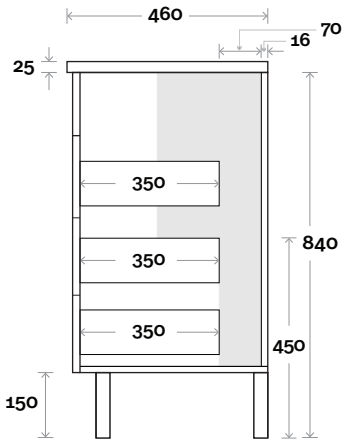

Wallmount

Top Drawer Box

MARQUIS

Bowral

Top Thickness
Nova Acrylic Moulded Top: 25mm

Note:
• Nova waste centre: 900mm std

Bowral 19 1800mm all drawer centre basin

Profile

Configuration

Kick

Legs

Wallmount

Top Drawer Box

waste centre between drawers
200

All measurements are in 'mm' and are approximate and to be used as a guide only. Installation preparations are not recommended without product onsite.

MARQUIS

Bowral

Top Thickness
Nova Acrylic Moulded Top: 25mm

Note:
• Nova waste centre: 550 mm std

Bowral 20 1800mm all drawer double basin

Profile

Configuration

Kick

Legs

Wallmount

Top Drawer Box

All measurements are in 'mm' and are approximate and to be used as a guide only. Installation preparations are not recommended without product onsite.