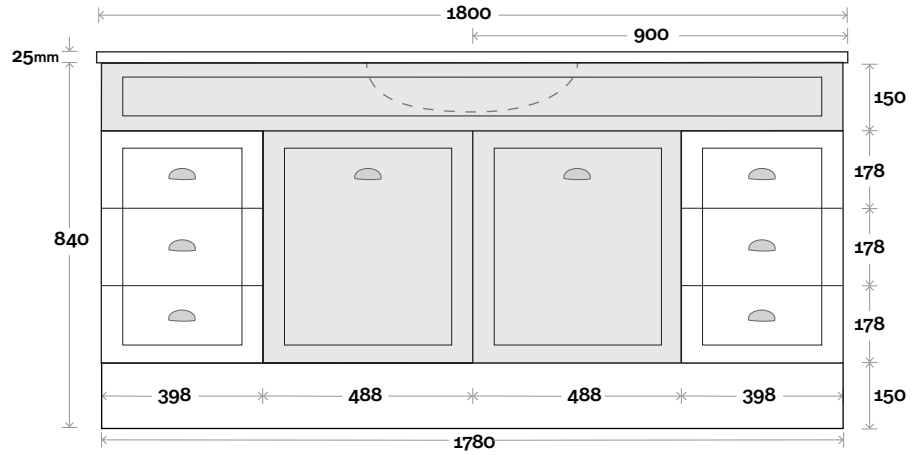

MARQUIS

Bowral

Top Thickness
Nova Acrylic Moulded Top: 25mm

Note:
• Nova waste centre: 900mm std

Bowral 10 1800mm centre basin

Plumbing allowance

Profile

Configuration

Kick