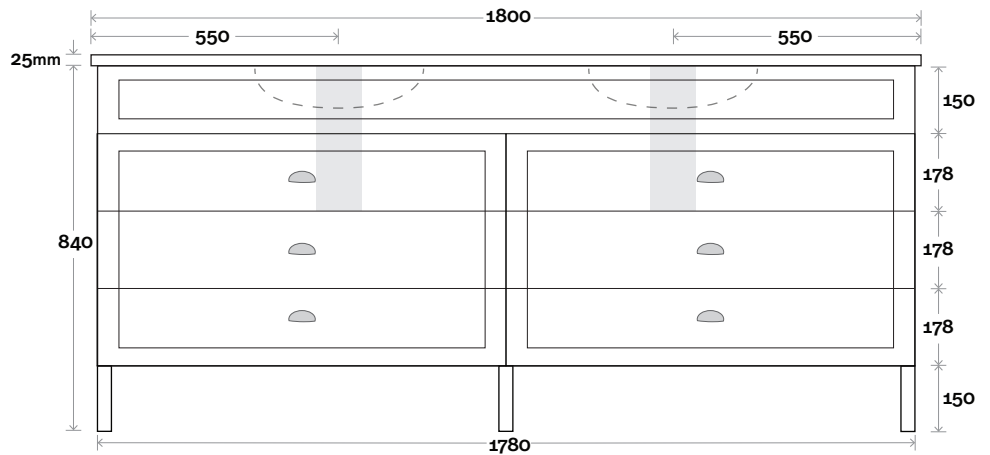

Configuration

Kick

Legs

Wallmount

Top Drawer Box

waste centre between drawers
200

All measurements are in 'mm' and are approximate and to be used as a guide only. Installation preparations are not recommended without product onsite.

MARQUIS

Bowral

Top Thickness
Nova Acrylic Moulded Top: 25mm

Note:
• Nova waste centre: 550 mm std

Bowral 20 1800mm all drawer double basin

Profile

Configuration

Kick

Legs

Wallmount

Top Drawer Box

All measurements are in 'mm' and are approximate and to be used as a guide only. Installation preparations are not recommended without product onsite.