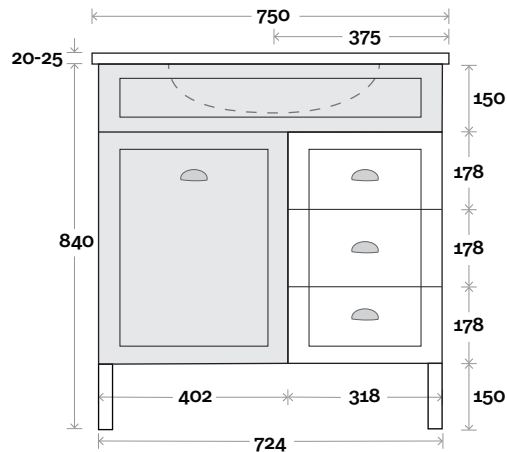

MARQUIS

Bowral

Bowral 2 750mm centre basin

Top Thickness
Casa Ceramic Top: 20mm
Nova Acrylic Moulded Top: 25mm

Note:
• Casa/Nova waste centre: 375mm std
• Available Left or Right Hand Drawers

Profile

Configuration

Kick

Legs

Wallmount