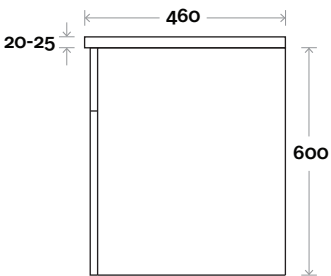

Top Thickness
 Casa Ceramic Top: 20mm
 Nova Acrylic Moulded Top: 25mm

Note:
 • Casa/Nova waste centre: 450mm std
 • Available Left or Right Hand Drawers

Profile

Configuration

Kick

Legs

Wallmount

MARQUIS

Bowral

Bowral 4 900mm off centre basin

Top Thickness
 Casa Ceramic Top: 20mm
 Nova Acrylic Moulded Top: 25mm

Note:

- Casa waste centre: 340mm std
- Nova waste centre: 300mm std
- Available Left or Right Hand Drawers (bowl on opposite side to drawers)

Profile

Configuration

Kick

Legs

Wallmount

MARQUIS

Bowral

Top Thickness
 Casa Ceramic Top: 20mm
 Nova Acrylic Moulded Top: 25mm

Note:
 • Casa/Nova waste centre: 600mm std

Bowral 5 1200mm centre basin

Profile

Configuration

Kick

Legs

Wallmount

MARQUIS