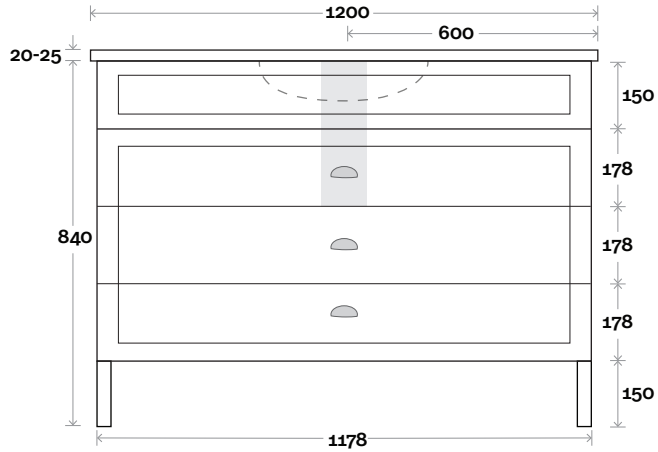

Bowral 14 900mm all drawer centre basin

Profile

Configuration

Kick

Legs

Wallmount

Top Drawer Box

MARQUIS

Bowral

Top Thickness
 Casa Ceramic Top: 20mm
 Nova Acrylic Moulded Top: 25mm

Note:
 • Casa/Nova waste centre: 600mm std

Bowral 15 1200mm all drawer centre basin

Profile

Configuration

Kick

Legs

Wallmount

Top Drawer Box

MARQUIS

Bowral

Top Thickness
Nova Acrylic Moulded Top: 25mm

Note:
• Nova waste centre: 300mm std

Bowral 16 1200mm all drawer double basin

Profile