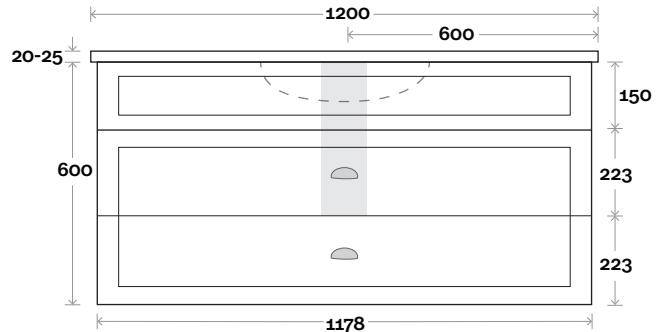

Bowral 14 900mm all drawer centre basin

Profile

Configuration

Kick

Legs

Wallmount

Top Drawer Box

MARQUIS

Bowral

Top Thickness
 Casa Ceramic Top: 20mm
 Nova Acrylic Moulded Top: 25mm

Note:
 • Casa/Nova waste centre: 600mm std

Bowral 15 1200mm all drawer centre basin

Profile

Configuration

Kick

Legs

Wallmount

Top Drawer Box

MARQUIS

Bowral

Top Thickness
Nova Acrylic Moulded Top: 25mm

Note:
• Nova waste centre: 300mm std

Bowral 16 1200mm all drawer double basin

Profile