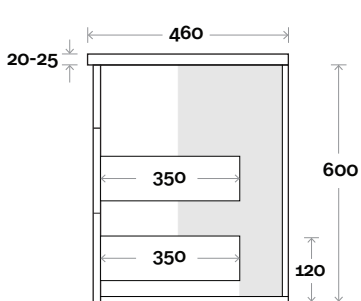

Bowral 11 1800mm double basin

Profile

Configuration

Kick

Legs

Wallmount

MARQUIS

Bowral

Top Thickness
 Casa Ceramic Top: 20mm
 Nova Acrylic Moulded Top: 25mm

Note:
 • Casa/Nova waste centre: 300mm std

Bowral 12 600mm all drawer centre basin

Profile

Configuration

Kick

Legs

Wallmount

Top Drawer Box

MARQUIS

Bowral

Top Thickness
 Casa Ceramic Top: 20mm
 Nova Acrylic Moulded Top: 25mm

Note:
 • Casa/Nova waste centre: 375mm std

Bowral 13 750mm all drawer centre basin

Profile

Configuration