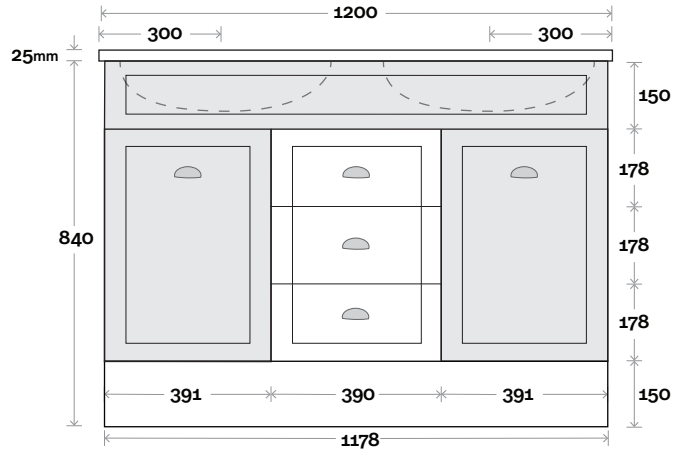

Legs

Wallmount

MARQUIS

Bowral

Top Thickness
Nova Acrylic Moulded Top: 25mm

Note:

- Nova waste centre: 350mm std
- Available Left or Right Hand Drawers (bowl on opposite side to drawers)

Bowral 7 1200mm off centre basin