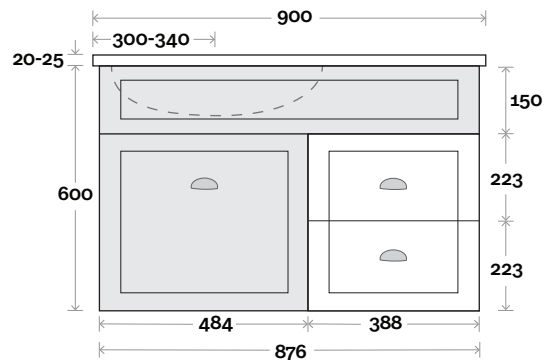

Top Thickness
 Casa Ceramic Top: 20mm
 Nova Acrylic Moulded Top: 25mm

Note:
 • Casa/Nova waste centre: 450mm std
 • Available Left or Right Hand Drawers

Profile

Configuration

Kick

Legs

Wallmount

MARQUIS

Bowral

Bowral 4 900mm off centre basin

Top Thickness
 Casa Ceramic Top: 20mm
 Nova Acrylic Moulded Top: 25mm

Note:

- Casa waste centre: 340mm std
- Nova waste centre: 300mm std
- Available Left or Right Hand Drawers (bowl on opposite side to drawers)

Profile

Configuration

Kick

Legs

Wallmount

MARQUIS

Bowral

Top Thickness
 Casa Ceramic Top: 20mm
 Nova Acrylic Moulded Top: 25mm