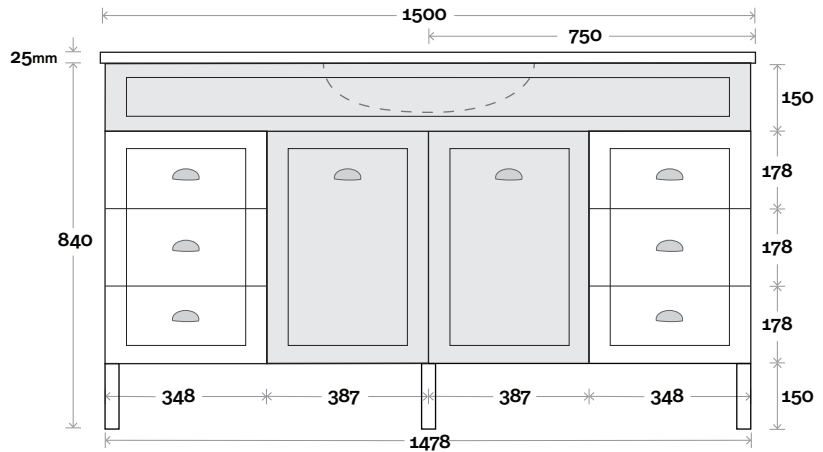

Bowral 8 1500mm centre basin

Plumbing allowance

Profile

Configuration

Kick

Legs

Wallmount

MARQUIS