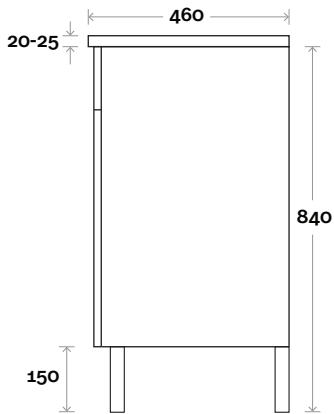

Legs

Wallmount

MARQUIS

Bowral

Bowral 2 750mm centre basin

Top Thickness
 Casa Ceramic Top: 20mm
 Nova Acrylic Moulded Top: 25mm

Note:
 • Casa/Nova waste centre: 375mm std
 • Available Left or Right Hand Drawers

Top Thickness
 Casa Ceramic Top: 20mm
 Nova Acrylic Moulded Top: 25mm

Note:
 • Casa/Nova waste centre: 450mm std
 • Available Left or Right Hand Drawers

Profile

Configuration

Kick

Legs

Wallmount

MARQUIS

Bowral

Bowral 4 900mm off centre basin

Top Thickness
 Casa Ceramic Top: 20mm
 Nova Acrylic Moulded Top: 25mm

Note:

- Casa waste centre: 340mm std
- Nova waste centre: 300mm std
- Available Left or Right Hand Drawers (bowl on opposite side to drawers)