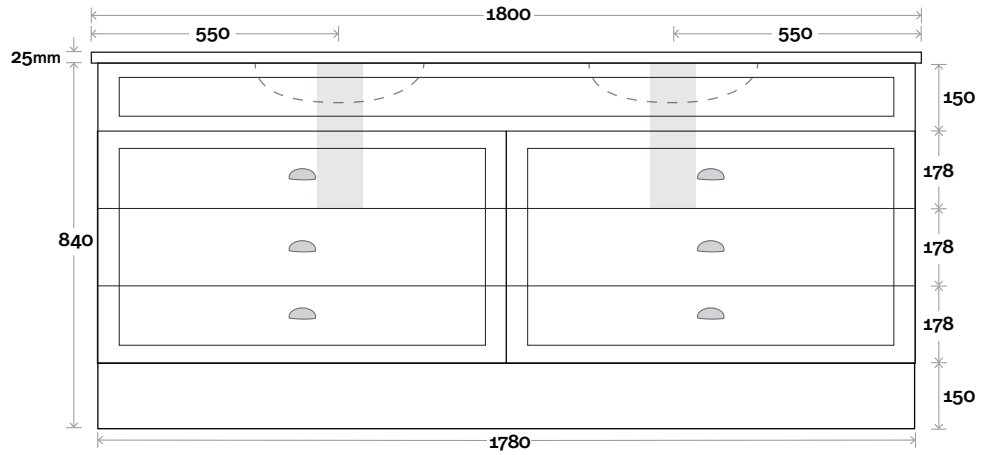

Configuration

Kick

Legs

Wallmount

Top Drawer Box

waste centre between drawers
200

All measurements are in 'mm' and are approximate and to be used as a guide only. Installation preparations are not recommended without product onsite.

MARQUIS

Bowral

Top Thickness
Nova Acrylic Moulded Top: 25mm

Note:
• Nova waste centre: 550 mm std

Bowral 20 1800mm all drawer double basin

Profile

Configuration

Kick

Legs

Wallmount

Top Drawer Box

All measurements are in 'mm' and are approximate and to be used as a guide only. Installation preparations are not recommended without product onsite.