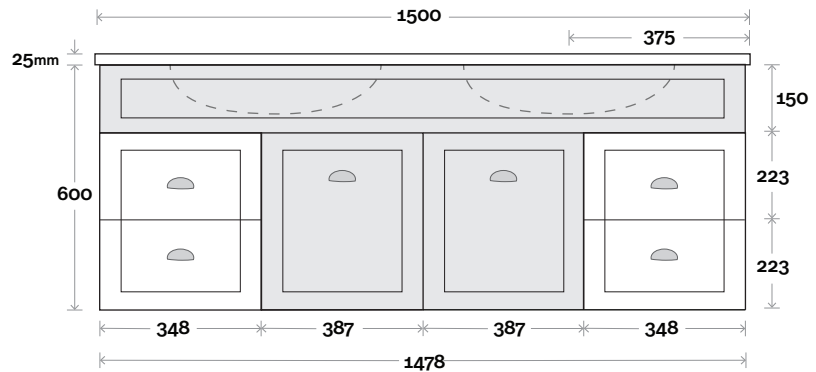

MARQUIS

Bowral

Top Thickness
Nova Acrylic Moulded Top: 25mm

Note:
• Nova waste centre: 400mm std

Bowral 9 1500mm double basin

Profile

Configuration

Kick

Legs

Wallmount