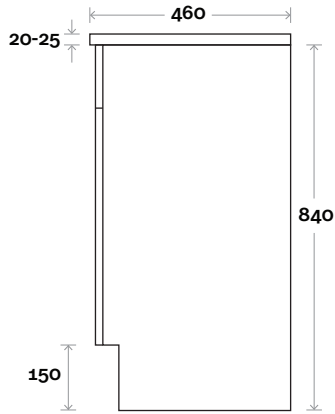

Bowral

Bowral 4 900mm off centre basin

Top Thickness
 Casa Ceramic Top: 20mm
 Nova Acrylic Moulded Top: 25mm

Note:

- Casa waste centre: 340mm std
- Nova waste centre: 300mm std
- Available Left or Right Hand Drawers (bowl on opposite side to drawers)

Bowral

Top Thickness
Nova Acrylic Moulded Top: 25mm

Note:
• Nova waste centre: 300mm std

Bowral 6 1200mm double basin

Plumbing allowance

Profile

Configuration

Kick

Legs

Wallmount

MARQUIS

Bowral

Top Thickness
Nova Acrylic Moulded Top: 25mm

Note:

- Nova waste centre: 350mm std
- Available Left or Right Hand Drawers (bowl on opposite side to drawers)

Bowral 7 1200mm off centre basin

Profile Configuration

Kick

Legs

Wallmount

MARQUIS

Bowral

Top Thickness
Nova Acrylic Moulded Top: 25mm

Note:
• Nova waste centre: 750mm std