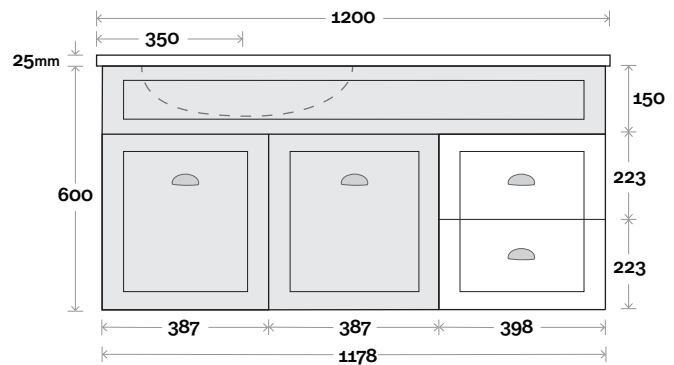

MARQUIS

Bowral

Top Thickness
Nova Acrylic Moulded Top: 25mm

Note:

- Nova waste centre: 350mm std
- Available Left or Right Hand Drawers (bowl on opposite side to drawers)

Bowral 7 1200mm off centre basin

Profile Configuration

Kick

Legs

Wallmount