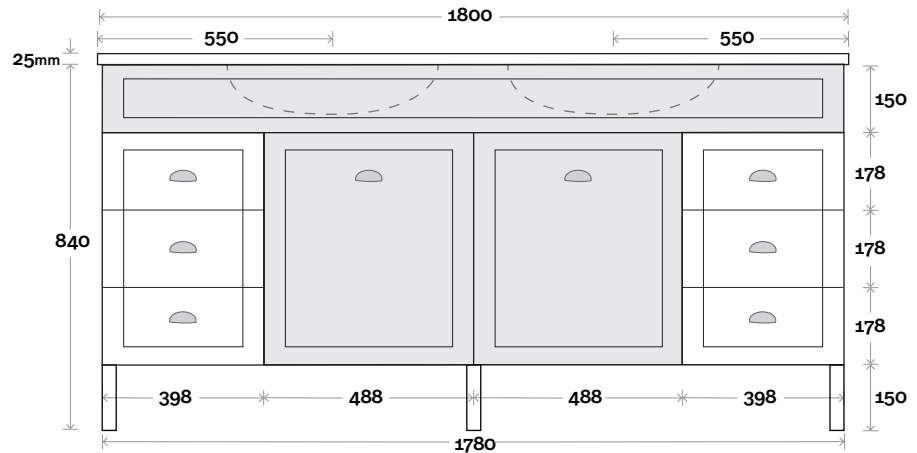

Bowral 11 1800mm double basin

Profile

Configuration

Kick

Legs

Wallmount

MARQUIS

Bowral