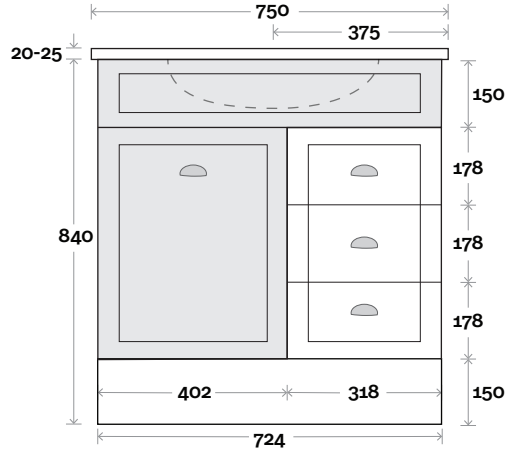

MARQUIS

Bowral

Bowral 2 750mm centre basin

Top Thickness
Casa Ceramic Top: 20mm
Nova Acrylic Moulded Top: 25mm

Note:
• Casa/Nova waste centre: 375mm std
• Available Left or Right Hand Drawers

Profile

Configuration

Kick