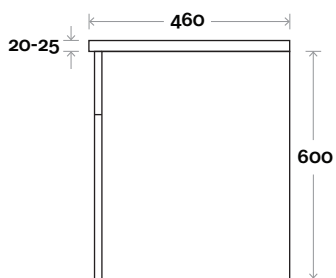

Legs

Wallmount

MARQUIS

Bowral

Bowral 2 750mm centre basin

Top Thickness
 Casa Ceramic Top: 20mm
 Nova Acrylic Moulded Top: 25mm

Note:
 • Casa/Nova waste centre: 375mm std
 • Available Left or Right Hand Drawers

Profile

Configuration

Kick

Legs

Wallmount

MARQUIS

Bowral

Bowral 3 900mm centre basin

Top Thickness
 Casa Ceramic Top: 20mm
 Nova Acrylic Moulded Top: 25mm

Note:
 • Casa/Nova waste centre: 450mm std
 • Available Left or Right Hand Drawers

Profile

Configuration

Kick

Legs

Wallmount

MARQUIS

Bowral

Bowral 4 900mm off centre basin

Top Thickness
 Casa Ceramic Top: 20mm
 Nova Acrylic Moulded Top: 25mm

Note:

- Casa waste centre: 340mm std
- Nova waste centre: 300mm std
- Available Left or Right Hand Drawers (bowl on opposite side to drawers)