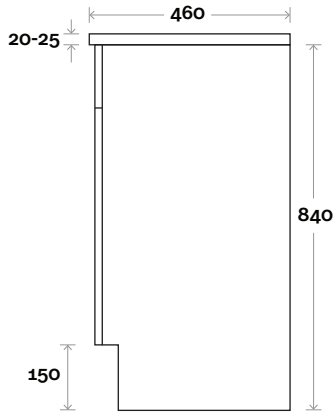

MARQUIS

Bowral

Top Thickness
Nova Acrylic Moulded Top: 25mm

Note:
• Nova waste centre: 750mm std

Bowral 8 1500mm centre basin

Plumbing allowance

Profile

Configuration

Kick