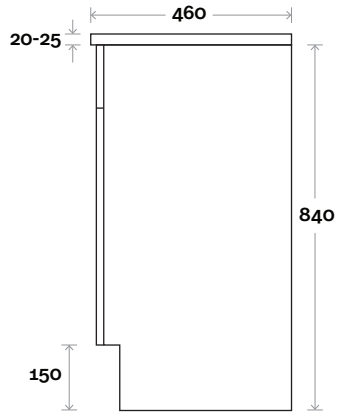

MARQUIS

Bowral

Bowral 2 750mm centre basin

Top Thickness
Casa Ceramic Top: 20mm
Nova Acrylic Moulded Top: 25mm

Note:
• Casa/Nova waste centre: 375mm std
• Available Left or Right Hand Drawers

Profile

Configuration

Kick