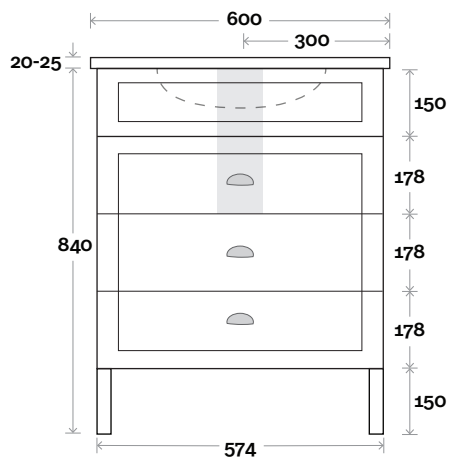

Bowral 11 1800mm double basin

Profile

Configuration

Kick

Legs

Wallmount

MARQUIS

Bowral

Top Thickness
 Casa Ceramic Top: 20mm
 Nova Acrylic Moulded Top: 25mm

Note:
 • Casa/Nova waste centre: 300mm std

Bowral 12 600mm all drawer centre basin

Profile

Configuration

Kick

Legs

Wallmount

Top Drawer Box

MARQUIS

Bowral

Top Thickness
 Casa Ceramic Top: 20mm
 Nova Acrylic Moulded Top: 25mm

Note:
 • Casa/Nova waste centre: 375mm std

Bowral 13 750mm all drawer centre basin

Profile

Configuration