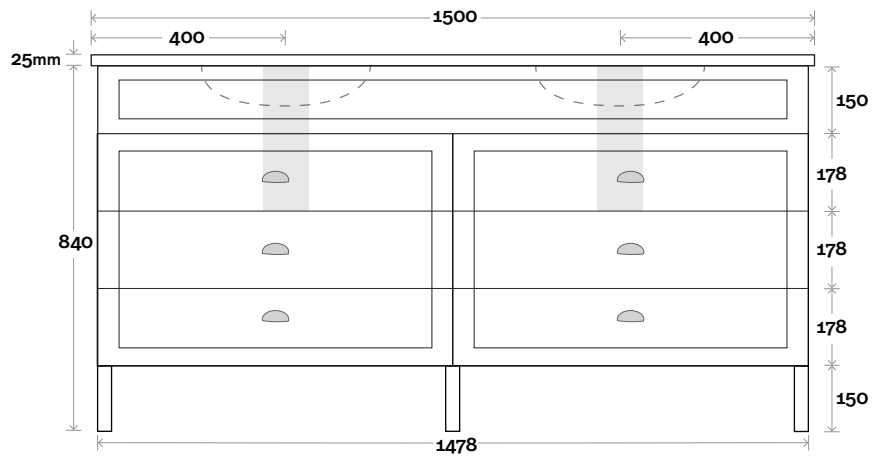

Top Drawer Box

waste centre between drawers

200

All measurements are in 'mm' and are approximate and to be used as a guide only. Installation preparations are not recommended without product onsite.

MARQUIS

Bowral

Top Thickness
Nova Acrylic Moulded Top: 25mm

Note:
• Nova waste centre: 400mm std

Bowral 18 1500mm all drawer double basin

Profile

Configuration

Kick

Legs

Wallmount

Top Drawer Box

MARQUIS

Bowral

Top Thickness
Nova Acrylic Moulded Top: 25mm

Note:
• Nova waste centre: 900mm std

Bowral 19 1800mm all drawer centre basin

Profile

Configuration

Kick

Legs

Wallmount

Top Drawer Box

waste centre between drawers
200

All measurements are in 'mm' and are approximate and to be used as a guide only. Installation preparations are not recommended without product onsite.