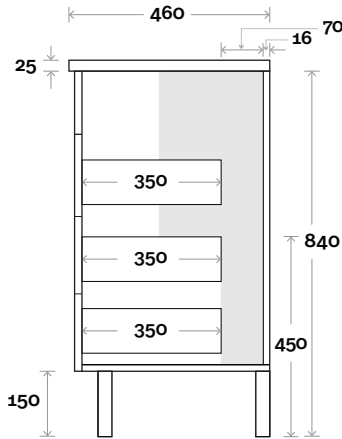

Bowral

Top Thickness
Nova Acrylic Moulded Top: 25mm

Note:
• Nova waste centre: 400mm std

Bowral 18 1500mm all drawer double basin

Profile

Configuration

Kick

Legs

Wallmount

Top Drawer Box

MARQUIS

Bowral

Top Thickness
Nova Acrylic Moulded Top: 25mm

Note:
• Nova waste centre: 900mm std

Bowral 19 1800mm all drawer centre basin

Profile

Configuration

Kick

Legs

Wallmount

Top Drawer Box

waste centre between drawers
200

All measurements are in 'mm' and are approximate and to be used as a guide only. Installation preparations are not recommended without product onsite.

MARQUIS

Bowral

Top Thickness
Nova Acrylic Moulded Top: 25mm

Note:
• Nova waste centre: 550 mm std

Bowral 20 1800mm all drawer double basin

Profile

Configuration

Kick