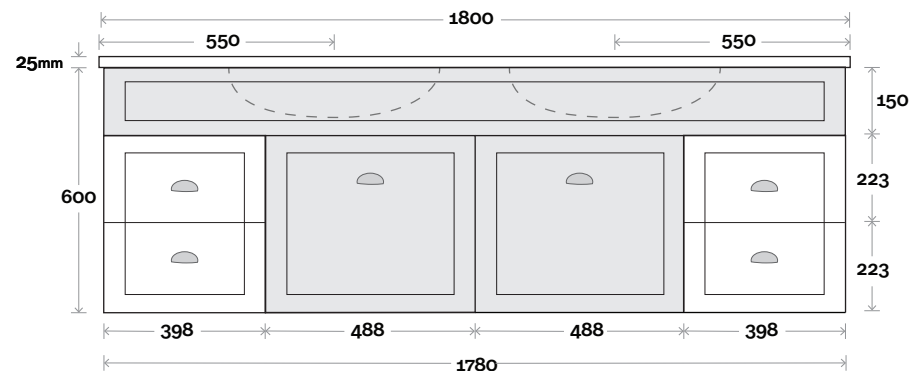

Bowral 11 1800mm double basin

Profile

Configuration

Kick

Legs

Wallmount

MARQUIS

Bowral