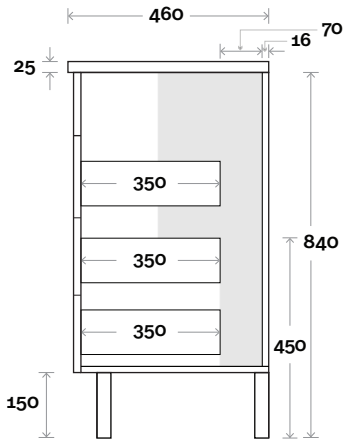

Top Drawer Box

waste centre between drawers

200

All measurements are in 'mm' and are approximate and to be used as a guide only. Installation preparations are not recommended without product onsite.

MARQUIS

Bowral

Top Thickness
Nova Acrylic Moulded Top: 25mm

Note:
• Nova waste centre: 400mm std

Bowral 18 1500mm all drawer double basin

Profile

Configuration

Kick

Legs

Wallmount

Top Drawer Box

MARQUIS

Bowral

Top Thickness
Nova Acrylic Moulded Top: 25mm

Note:
• Nova waste centre: 900mm std

Bowral 19 1800mm all drawer centre basin

Profile

Configuration

Kick

Legs

Wallmount

Top Drawer Box

waste centre between drawers
200

All measurements are in 'mm' and are approximate and to be used as a guide only. Installation preparations are not recommended without product onsite.