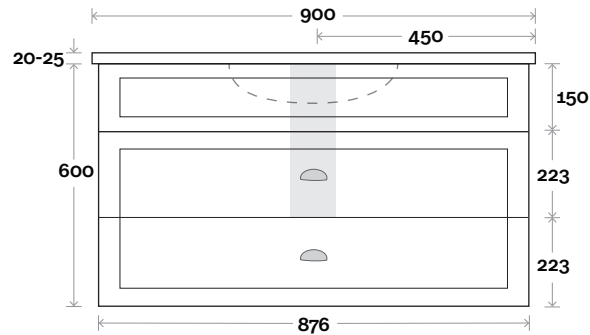

Bowral 14 900mm all drawer centre basin

Profile

Configuration

Kick

Legs

Wallmount

Top Drawer Box

MARQUIS

Bowral

Top Thickness
 Casa Ceramic Top: 20mm
 Nova Acrylic Moulded Top: 25mm

Note:
 • Casa/Nova waste centre: 600mm std

Bowral 15 1200mm all drawer centre basin

Profile

Configuration

Kick

Legs