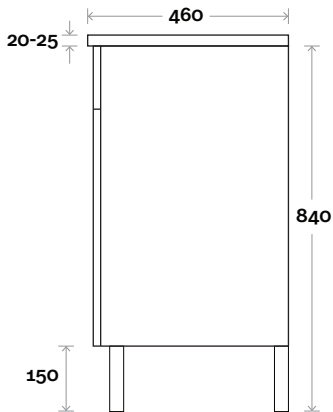

Bowral

Bowral 4 900mm off centre basin

Top Thickness
 Casa Ceramic Top: 20mm
 Nova Acrylic Moulded Top: 25mm

Note:

- Casa waste centre: 340mm std
- Nova waste centre: 300mm std
- Available Left or Right Hand Drawers (bowl on opposite side to drawers)

Note:
 • Casa/Nova waste centre: 600mm std

Bowral 5 1200mm centre basin

Profile

Configuration

Kick

Legs

Wallmount

MARQUIS

Bowral

Top Thickness
Nova Acrylic Moulded Top: 25mm

Note:
• Nova waste centre: 300mm std

Bowral 6 1200mm double basin

Plumbing allowance

Profile

Configuration

Kick

Legs

Wallmount

MARQUIS

Bowral

Top Thickness
Nova Acrylic Moulded Top: 25mm

Note:

- Nova waste centre: 350mm std
- Available Left or Right Hand Drawers (bowl on opposite side to drawers)

Bowral 7 1200mm off centre basin