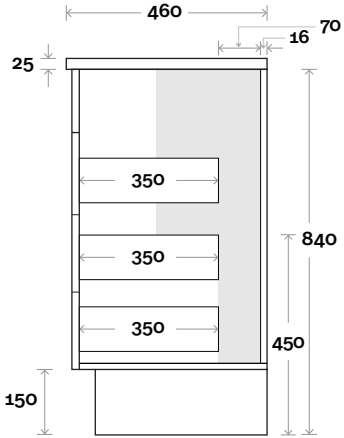

Top Drawer Box

waste centre between drawers

200

All measurements are in 'mm' and are approximate and to be used as a guide only. Installation preparations are not recommended without product onsite.

MARQUIS

Bowral

Top Thickness
Nova Acrylic Moulded Top: 25mm

Note:
• Nova waste centre: 400mm std

Bowral 18 1500mm all drawer double basin

Profile

Configuration

Kick

Legs

Wallmount

Top Drawer Box

MARQUIS

Bowral

Top Thickness
Nova Acrylic Moulded Top: 25mm

Note:
• Nova waste centre: 900mm std

Bowral 19 1800mm all drawer centre basin

Profile

MARQUIS

Bowral

Top Thickness
Nova Acrylic Moulded Top: 25mm

Note:
• Nova waste centre: 550 mm std

Bowral 20 1800mm all drawer double basin

Profile

Configuration

Kick