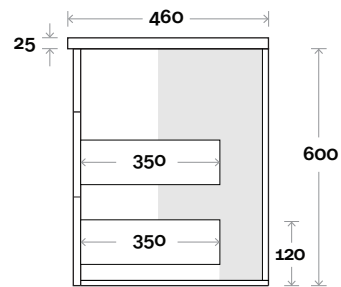

Wallmount

Top Drawer Box

MARQUIS

Bowral

Top Thickness
Nova Acrylic Moulded Top: 25mm

Note:
• Nova waste centre: 300mm std

Bowral 16 1200mm all drawer double basin

Profile

Configuration

Kick

Legs

Wallmount

Top Drawer Box

MARQUIS

Bowral

Top Thickness
Nova Acrylic Moulded Top: 25mm

Note:
• Nova waste centre: 750mm std

Plumbing allowance

Bowral 17 1500mm all drawer centre basin

Profile

Configuration

Kick

Legs

Wallmount

Top Drawer Box

waste centre between drawers

200

All measurements are in 'mm' and are approximate and to be used as a guide only. Installation preparations are not recommended without product onsite.

MARQUIS