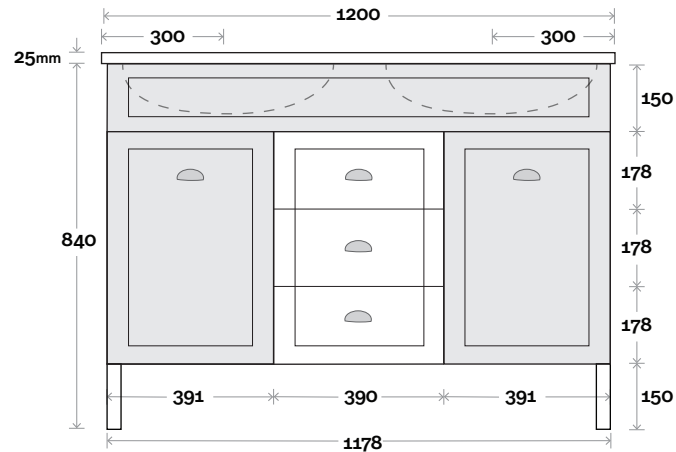

Legs

Wallmount

MARQUIS

Bowral

Top Thickness
Nova Acrylic Moulded Top: 25mm

Note:

- Nova waste centre: 350mm std
- Available Left or Right Hand Drawers (bowl on opposite side to drawers)

Bowral 7 1200mm off centre basin