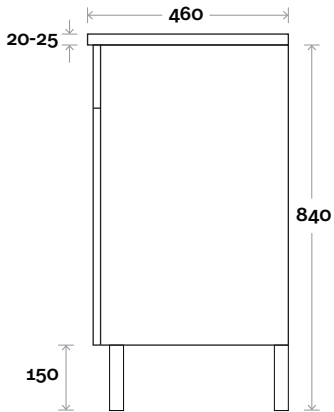

Legs

Wallmount

MARQUIS

Bowral

Top Thickness
Nova Acrylic Moulded Top: 25mm

Note:

- Nova waste centre: 350mm std
- Available Left or Right Hand Drawers (bowl on opposite side to drawers)

Bowral 7 1200mm off centre basin

Profile Configuration

Kick

Legs

Wallmount

MARQUIS

Bowral

Top Thickness
Nova Acrylic Moulded Top: 25mm

Note:
• Nova waste centre: 750mm std

Bowral

Top Thickness
Nova Acrylic Moulded Top: 25mm

Note:
• Nova waste centre: 400mm std

Bowral 9 1500mm double basin

Profile

Configuration

Kick

Legs

Wallmount

MARQUIS

Bowral

Top Thickness
Nova Acrylic Moulded Top: 25mm

Note:
• Nova waste centre: 900mm std

Bowral 10 1800mm centre basin

Plumbing allowance

Profile