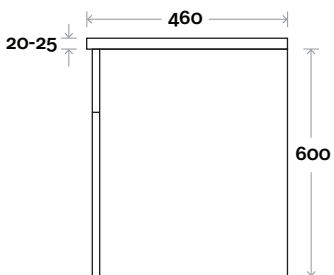

Configuration

Kick

Legs

Wallmount

MARQUIS

Bowral

Top Thickness
Nova Acrylic Moulded Top: 25mm

Note:
• Nova waste centre: 550mm std

Bowral 11 1800mm double basin

Profile

Configuration

Kick

Legs

Wallmount

MARQUIS

Bowral