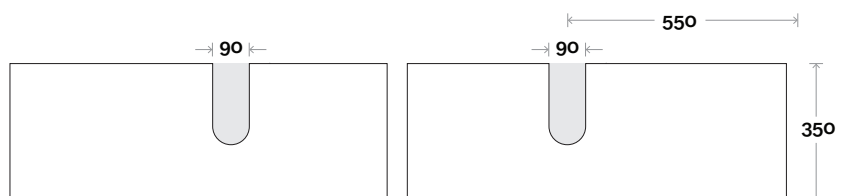

All measurements are in 'mm' and are approximate and to be used as a guide only. Installation preparations are not recommended without product onsite.