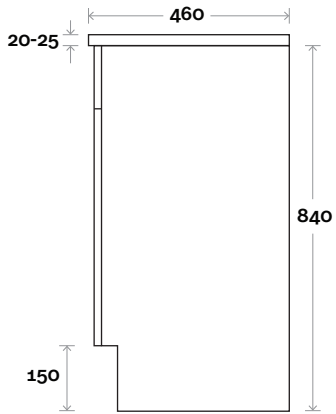

Legs

Wallmount

MARQUIS

Bowral

Top Thickness
Nova Acrylic Moulded Top: 25mm

Note:

- Nova waste centre: 350mm std
- Available Left or Right Hand Drawers (bowl on opposite side to drawers)

Bowral 7 1200mm off centre basin

Bowral

Top Thickness
Nova Acrylic Moulded Top: 25mm

Note:
• Nova waste centre: 400mm std

Bowral 9 1500mm double basin

Profile

Configuration

Kick

Legs

Wallmount

MARQUIS

Bowral

Top Thickness
Nova Acrylic Moulded Top: 25mm

Note:
• Nova waste centre: 900mm std

Bowral 10 1800mm centre basin

Plumbing allowance

Profile

Configuration

Kick

Legs

Wallmount

MARQUIS

Bowral

Top Thickness
Nova Acrylic Moulded Top: 25mm

Note:
• Nova waste centre: 550mm std