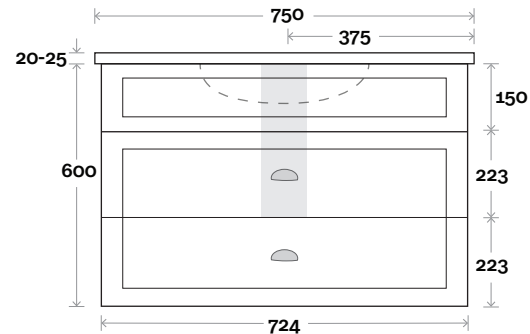

Top Thickness
 Casa Ceramic Top: 20mm
 Nova Acrylic Moulded Top: 25mm

Note:
 • Casa/Nova waste centre: 300mm std

Bowral 12 600mm all drawer centre basin

Profile

Configuration

Kick

Legs

Wallmount

Top Drawer Box

MARQUIS

Bowral

Top Thickness
 Casa Ceramic Top: 20mm
 Nova Acrylic Moulded Top: 25mm

Note:
 • Casa/Nova waste centre: 375mm std

Bowral 13 750mm all drawer centre basin

Profile

Configuration

Kick

Legs

Wallmount

Top Drawer Box

MARQUIS

Bowral

Top Thickness
 Casa Ceramic Top: 20mm
 Nova Acrylic Moulded Top: 25mm

Note:
 • Casa/Nova waste centre: 450mm std