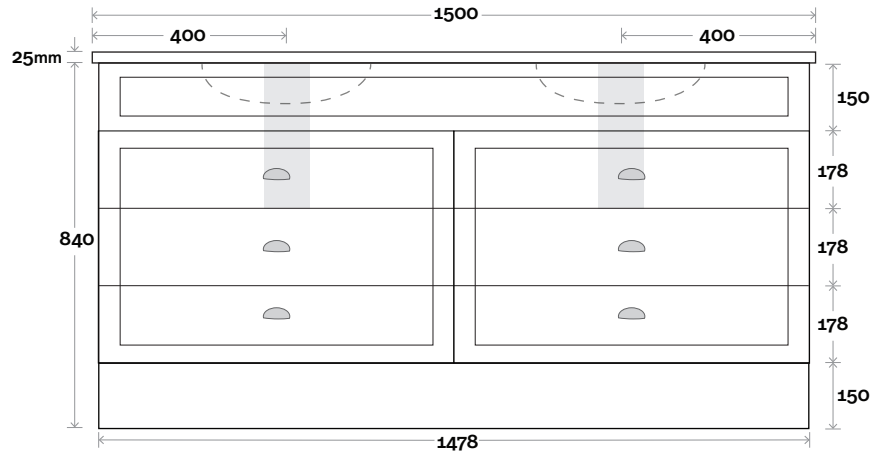

Top Drawer Box

waste centre between drawers

200

All measurements are in 'mm' and are approximate and to be used as a guide only. Installation preparations are not recommended without product onsite.

MARQUIS

Bowral

Top Thickness
Nova Acrylic Moulded Top: 25mm

Note:
• Nova waste centre: 400mm std

Bowral 18 1500mm all drawer double basin

Profile

Configuration

Kick

Legs

Wallmount

Top Drawer Box

MARQUIS

Bowral

Top Thickness
Nova Acrylic Moulded Top: 25mm

Note:
• Nova waste centre: 900mm std

Bowral 19 1800mm all drawer centre basin

Profile

Configuration

Kick

Legs

Wallmount

Top Drawer Box

waste centre between drawers
200

All measurements are in 'mm' and are approximate and to be used as a guide only. Installation preparations are not recommended without product onsite.