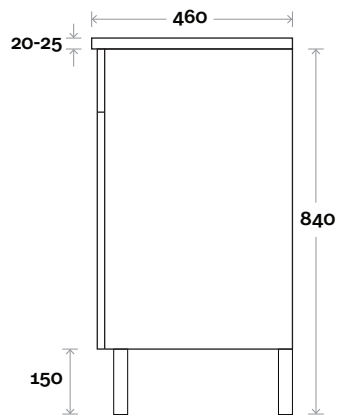

MARQUIS

Bowral

Bowral 2 750mm centre basin

Top Thickness
Casa Ceramic Top: 20mm
Nova Acrylic Moulded Top: 25mm

Note:
• Casa/Nova waste centre: 375mm std
• Available Left or Right Hand Drawers

Profile

Configuration

Kick

Legs

Wallmount