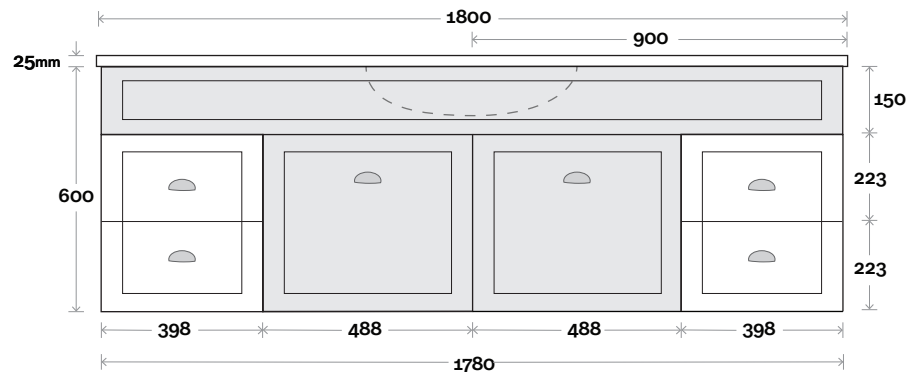

MARQUIS

Bowral

Top Thickness
Nova Acrylic Moulded Top: 25mm

Note:
• Nova waste centre: 900mm std

Bowral 10 1800mm centre basin

Plumbing allowance

Profile

Configuration

Kick

Legs

Wallmount