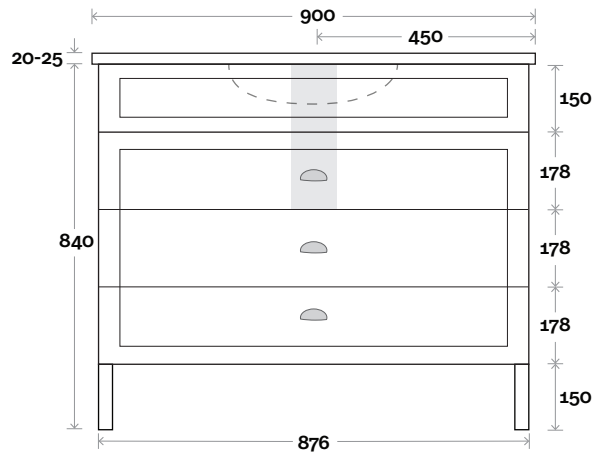

Kick

Legs

Wallmount

Top Drawer Box

MARQUIS

Bowral

Top Thickness
 Casa Ceramic Top: 20mm
 Nova Acrylic Moulded Top: 25mm

Note:
 • Casa/Nova waste centre: 450mm std

Bowral 14 900mm all drawer centre basin

Profile

Configuration

Kick

Legs

Wallmount

Top Drawer Box

MARQUIS

Bowral

Top Thickness
 Casa Ceramic Top: 20mm
 Nova Acrylic Moulded Top: 25mm

Note:
 • Casa/Nova waste centre: 600mm std

Bowral 15 1200mm all drawer centre basin

Profile

Configuration

Kick

Legs

Wallmount

Top Drawer Box

MARQUIS

Bowral

Top Thickness
Nova Acrylic Moulded Top: 25mm

Note:
• Nova waste centre: 300mm std

Bowral 16 1200mm all drawer double basin

Profile