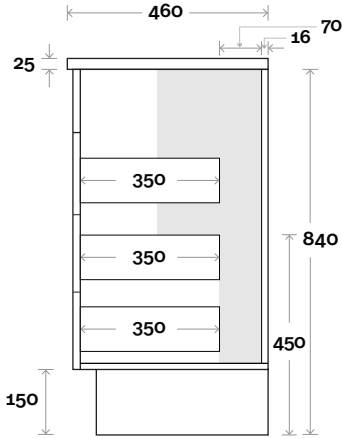

Bowral

Top Thickness
Nova Acrylic Moulded Top: 25mm

Note:
• Nova waste centre: 400mm std

Bowral 18 1500mm all drawer double basin

Profile

Configuration

Kick

Legs

Wallmount

Top Drawer Box

MARQUIS

Bowral

Top Thickness
Nova Acrylic Moulded Top: 25mm

Note:
• Nova waste centre: 900mm std

Bowral 19 1800mm all drawer centre basin

Profile

Configuration

Kick

Legs

Wallmount

Top Drawer Box

waste centre between drawers
200

All measurements are in 'mm' and are approximate and to be used as a guide only. Installation preparations are not recommended without product onsite.

MARQUIS

Bowral

Top Thickness
Nova Acrylic Moulded Top: 25mm

Note:
• Nova waste centre: 550 mm std

Bowral 20 1800mm all drawer double basin

Profile

Configuration

Kick