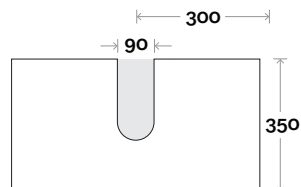

Top Thickness
 Casa Ceramic Top: 20mm
 Nova Acrylic Moulded Top: 25mm

Note:
 • Casa/Nova waste centre: 300mm std

Bowral 12 600mm all drawer centre basin

Profile

Configuration

Kick

Legs

Wallmount

Top Drawer Box

MARQUIS

Bowral

Top Thickness
 Casa Ceramic Top: 20mm
 Nova Acrylic Moulded Top: 25mm

Note:
 • Casa/Nova waste centre: 375mm std

Bowral 13 750mm all drawer centre basin

Profile

Configuration