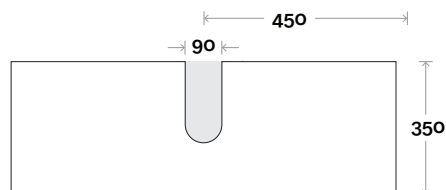

Bowral 14 900mm all drawer centre basin

Profile

Configuration

Kick

Legs

Wallmount

Top Drawer Box

MARQUIS

Bowral

Top Thickness
 Casa Ceramic Top: 20mm
 Nova Acrylic Moulded Top: 25mm

Note:
 • Casa/Nova waste centre: 600mm std

Bowral 15 1200mm all drawer centre basin

Profile

Configuration

Kick

Legs