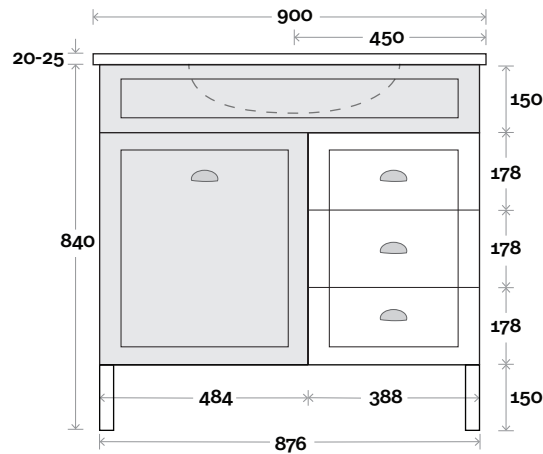

Top Thickness
 Casa Ceramic Top: 20mm
 Nova Acrylic Moulded Top: 25mm

Note:
 • Casa/Nova waste centre: 450mm std
 • Available Left or Right Hand Drawers

Profile

Configuration

Kick

Legs

Wallmount

MARQUIS

Bowral

Bowral 4 900mm off centre basin

Top Thickness
 Casa Ceramic Top: 20mm
 Nova Acrylic Moulded Top: 25mm

Note:

- Casa waste centre: 340mm std
- Nova waste centre: 300mm std
- Available Left or Right Hand Drawers (bowl on opposite side to drawers)