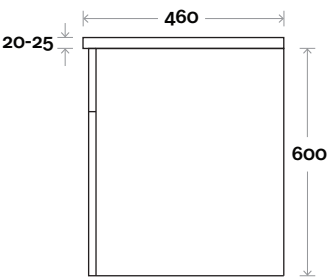

Legs

Wallmount

MARQUIS

Bowral

Top Thickness
Nova Acrylic Moulded Top: 25mm

Note:

- Nova waste centre: 350mm std
- Available Left or Right Hand Drawers (bowl on opposite side to drawers)

Bowral 7 1200mm off centre basin

Profile Configuration

Kick

Legs

Wallmount

MARQUIS

Bowral

Top Thickness
Nova Acrylic Moulded Top: 25mm

Note:
• Nova waste centre: 750mm std