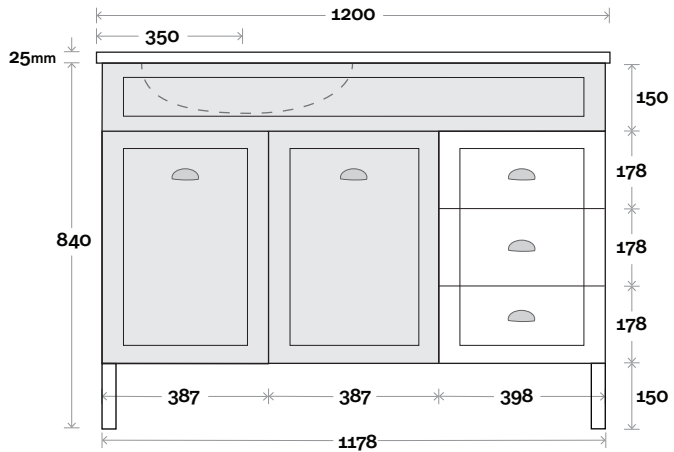

MARQUIS

Bowral

Top Thickness
Nova Acrylic Moulded Top: 25mm

Note:

- Nova waste centre: 350mm std
- Available Left or Right Hand Drawers (bowl on opposite side to drawers)

Bowral 7 1200mm off centre basin

Profile Configuration

Kick

Legs

Wallmount