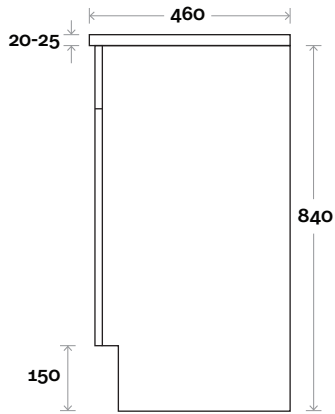

Legs

Wallmount

MARQUIS

Bowral

Bowral 2 750mm centre basin

Top Thickness
 Casa Ceramic Top: 20mm
 Nova Acrylic Moulded Top: 25mm

Note:
 • Casa/Nova waste centre: 375mm std
 • Available Left or Right Hand Drawers

Top Thickness
 Casa Ceramic Top: 20mm
 Nova Acrylic Moulded Top: 25mm

Note:
 • Casa/Nova waste centre: 450mm std
 • Available Left or Right Hand Drawers

Profile

Configuration

Kick

Legs

Wallmount

MARQUIS

Bowral

Bowral 4 900mm off centre basin

Top Thickness
 Casa Ceramic Top: 20mm
 Nova Acrylic Moulded Top: 25mm

Note:

- Casa waste centre: 340mm std
- Nova waste centre: 300mm std
- Available Left or Right Hand Drawers (bowl on opposite side to drawers)

Legs

Wallmount

MARQUIS

Bowral

Top Thickness
Nova Acrylic Moulded Top: 25mm

Note:

- Nova waste centre: 350mm std
- Available Left or Right Hand Drawers (bowl on opposite side to drawers)

Bowral 7 1200mm off centre basin