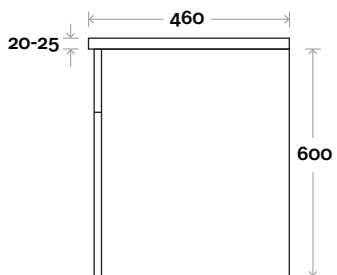

Legs

Wallmount

MARQUIS

Bowral

Bowral 2 750mm centre basin

Top Thickness
 Casa Ceramic Top: 20mm
 Nova Acrylic Moulded Top: 25mm

Note:
 • Casa/Nova waste centre: 375mm std
 • Available Left or Right Hand Drawers

Top Thickness
 Casa Ceramic Top: 20mm
 Nova Acrylic Moulded Top: 25mm

Note:
 • Casa/Nova waste centre: 450mm std
 • Available Left or Right Hand Drawers

Profile

Configuration

Kick

Legs

Wallmount

MARQUIS

Bowral

Bowral 4 900mm off centre basin

Top Thickness
 Casa Ceramic Top: 20mm
 Nova Acrylic Moulded Top: 25mm

Note:

- Casa waste centre: 340mm std
- Nova waste centre: 300mm std
- Available Left or Right Hand Drawers (bowl on opposite side to drawers)