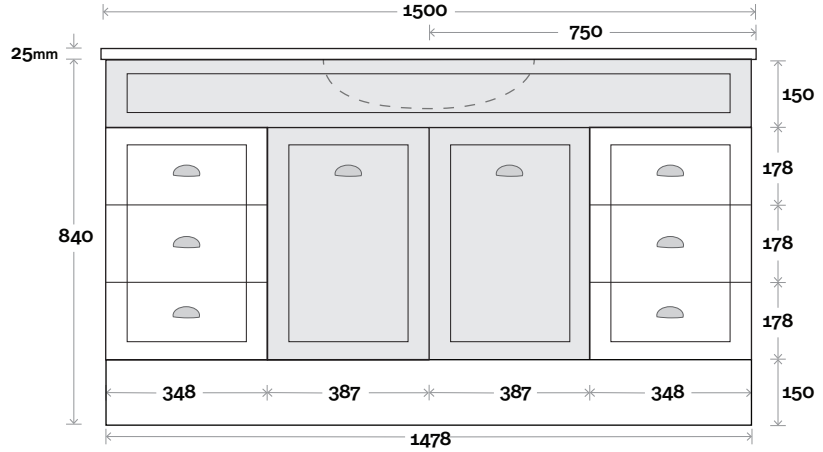

Bowral 8 1500mm centre basin

Plumbing allowance

Profile

Configuration

Kick

Legs

Wallmount

MARQUIS