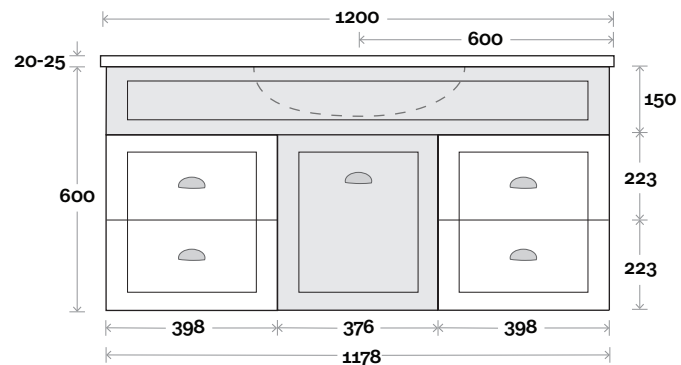

Note:
 • Casa/Nova waste centre: 600mm std

Bowral 5 1200mm centre basin

Profile

Configuration

Kick

Legs

Wallmount

MARQUIS