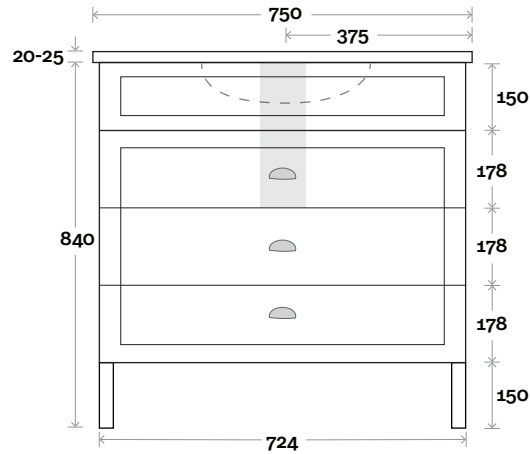

MARQUIS

Bowral

Top Thickness
Casa Ceramic Top: 20mm
Nova Acrylic Moulded Top: 25mm

Note:
• Casa/Nova waste centre: 375mm std

Bowral 13 750mm all drawer centre basin

Profile

Configuration

Kick

Legs

Wallmount

Top Drawer Box