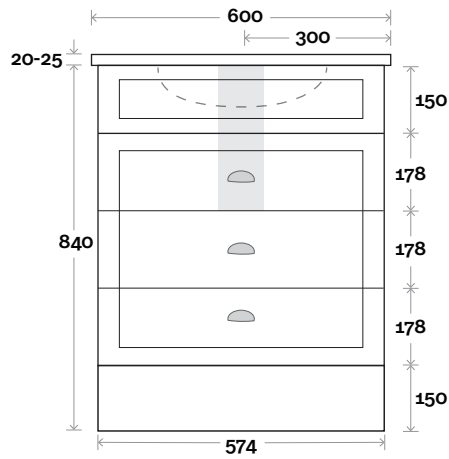

Bowral 11 1800mm double basin

Profile

Configuration

Kick

Legs

Wallmount

MARQUIS

Bowral

Top Thickness
 Casa Ceramic Top: 20mm
 Nova Acrylic Moulded Top: 25mm

Note:
 • Casa/Nova waste centre: 300mm std

Bowral 12 600mm all drawer centre basin

Profile

Configuration

Kick

Legs

Wallmount

Top Drawer Box

MARQUIS

Bowral

Top Thickness
 Casa Ceramic Top: 20mm
 Nova Acrylic Moulded Top: 25mm

Note:
 • Casa/Nova waste centre: 375mm std

Bowral 13 750mm all drawer centre basin

Profile

Configuration