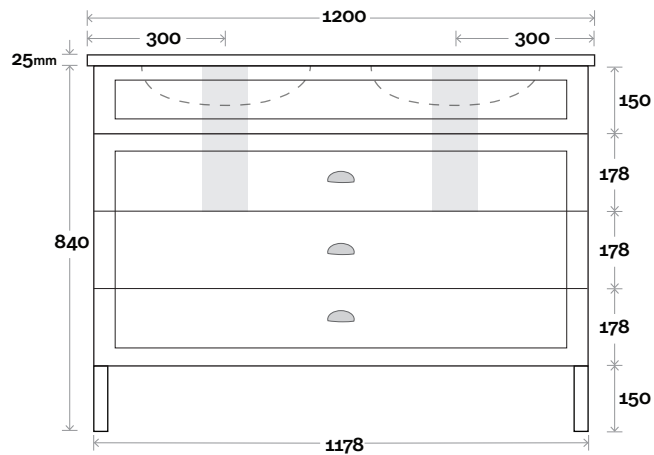

MARQUIS

Bowral

Top Thickness
Nova Acrylic Moulded Top: 25mm

Note:
• Nova waste centre: 300mm std

Bowral 16 1200mm all drawer double basin

Profile

Configuration

Kick

Legs

Wallmount

Top Drawer Box