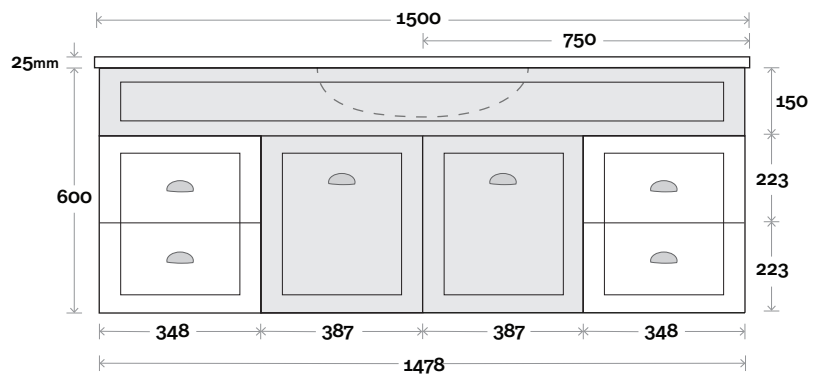

Bowral 8 1500mm centre basin

Plumbing allowance

Profile

Configuration

Kick

Legs

Wallmount

MARQUIS