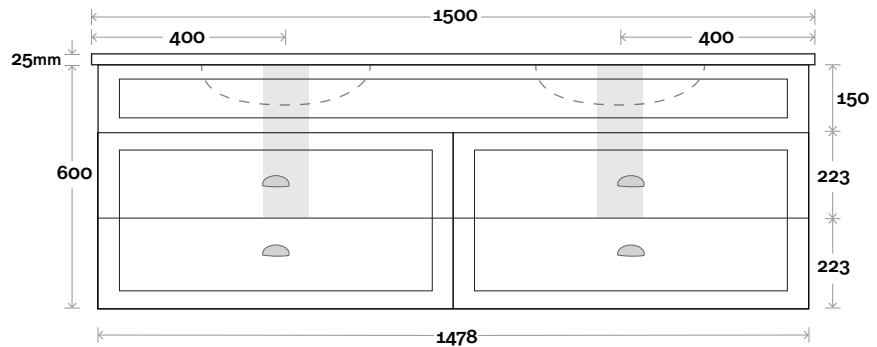

Top Drawer Box

waste centre between drawers

200

All measurements are in 'mm' and are approximate and to be used as a guide only. Installation preparations are not recommended without product onsite.

MARQUIS

Bowral

Top Thickness
Nova Acrylic Moulded Top: 25mm

Note:
• Nova waste centre: 400mm std

Bowral 18 1500mm all drawer double basin

Profile

Configuration

Kick

Legs

Wallmount

Top Drawer Box

MARQUIS

Bowral

Top Thickness
Nova Acrylic Moulded Top: 25mm

Note:
• Nova waste centre: 900mm std

Bowral 19 1800mm all drawer centre basin

Profile