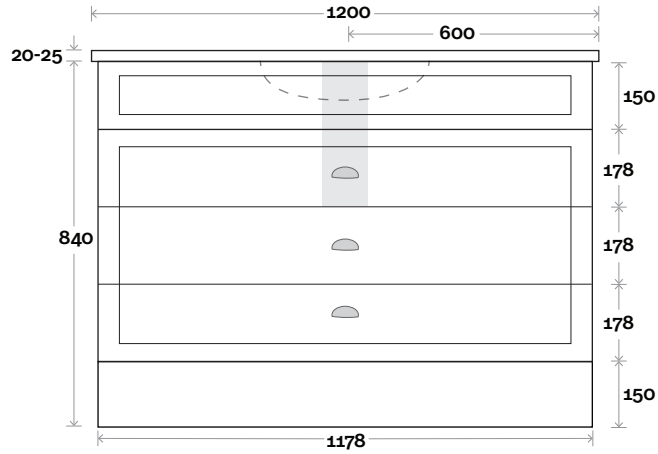

Bowral 14 900mm all drawer centre basin

Profile

Configuration

Kick

Legs

Wallmount

Top Drawer Box

MARQUIS

Bowral

Top Thickness
 Casa Ceramic Top: 20mm
 Nova Acrylic Moulded Top: 25mm

Note:
 • Casa/Nova waste centre: 600mm std

Bowral 15 1200mm all drawer centre basin

Profile

Configuration

Kick

Legs

Wallmount

Top Drawer Box

MARQUIS

Bowral

Top Thickness
Nova Acrylic Moulded Top: 25mm

Note:
• Nova waste centre: 300mm std

Bowral 16 1200mm all drawer double basin

Profile

Note:
• Nova waste centre: 750mm std

Plumbing allowance

Bowral 17 1500mm all drawer centre basin

Profile

Configuration

Kick

Legs

Wallmount