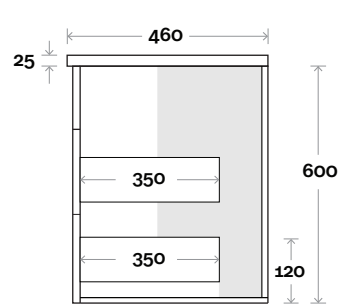

Wallmount

Top Drawer Box

MARQUIS

Bowral

Top Thickness
Nova Acrylic Moulded Top: 25mm

Note:
• Nova waste centre: 900mm std

Bowral 19 1800mm all drawer centre basin

Profile

Configuration

Kick

Legs

Wallmount

Top Drawer Box

waste centre between drawers
200

All measurements are in 'mm' and are approximate and to be used as a guide only. Installation preparations are not recommended without product onsite.

MARQUIS

Bowral

Top Thickness
Nova Acrylic Moulded Top: 25mm

Note:
• Nova waste centre: 550 mm std

Bowral 20 1800mm all drawer double basin

Profile

Configuration

Kick

Legs

Wallmount

Top Drawer Box

All measurements are in 'mm' and are approximate and to be used as a guide only. Installation preparations are not recommended without product onsite.