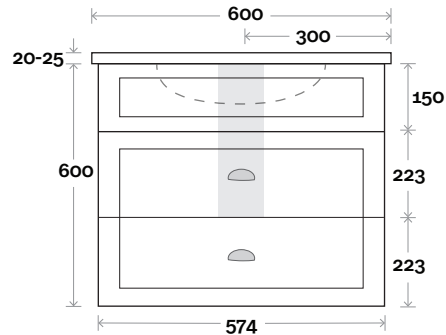

Bowral 11 1800mm double basin

Profile

Configuration

Kick

Legs

Wallmount

MARQUIS

Bowral

Top Thickness
 Casa Ceramic Top: 20mm
 Nova Acrylic Moulded Top: 25mm

Note:
 • Casa/Nova waste centre: 300mm std

Bowral 12 600mm all drawer centre basin

Profile

Configuration

Kick

Legs

Wallmount

Top Drawer Box

MARQUIS

Bowral

Top Thickness
 Casa Ceramic Top: 20mm
 Nova Acrylic Moulded Top: 25mm

Note:
 • Casa/Nova waste centre: 375mm std

Bowral 13 750mm all drawer centre basin

Profile

Configuration