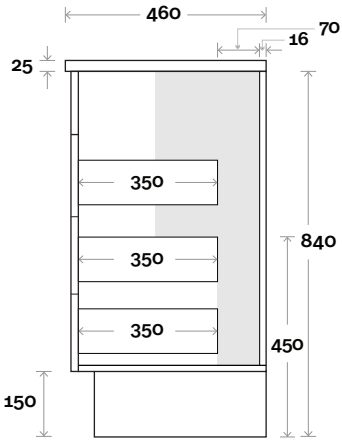

Wallmount

Top Drawer Box

MARQUIS

Bowral

Top Thickness
Nova Acrylic Moulded Top: 25mm

Note:
• Nova waste centre: 900mm std

Bowral 19 1800mm all drawer centre basin

Profile

Configuration

Kick

Legs

Wallmount

Top Drawer Box

waste centre between drawers
200

All measurements are in 'mm' and are approximate and to be used as a guide only. Installation preparations are not recommended without product onsite.

MARQUIS

Bowral

Top Thickness
Nova Acrylic Moulded Top: 25mm

Note:
• Nova waste centre: 550 mm std

Bowral 20 1800mm all drawer double basin

Profile

Configuration

Kick

Legs

Wallmount

Top Drawer Box

All measurements are in 'mm' and are approximate and to be used as a guide only. Installation preparations are not recommended without product onsite.