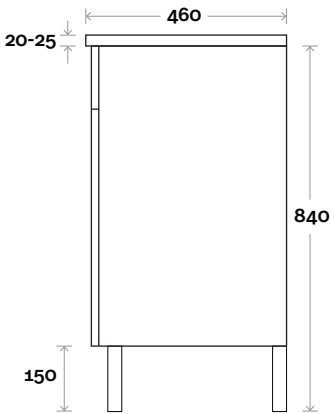

Bowral

Bowral 4 900mm off centre basin

Top Thickness
 Casa Ceramic Top: 20mm
 Nova Acrylic Moulded Top: 25mm

Note:

- Casa waste centre: 340mm std
- Nova waste centre: 300mm std
- Available Left or Right Hand Drawers (bowl on opposite side to drawers)

Bowral

Top Thickness
Nova Acrylic Moulded Top: 25mm

Note:
• Nova waste centre: 300mm std

Bowral 6 1200mm double basin

Plumbing allowance

Profile

Configuration

Kick

Legs

Wallmount

MARQUIS

Bowral

Top Thickness
Nova Acrylic Moulded Top: 25mm

Note:

- Nova waste centre: 350mm std
- Available Left or Right Hand Drawers (bowl on opposite side to drawers)

Bowral 7 1200mm off centre basin

Profile Configuration

Kick

Legs

Wallmount

MARQUIS

Bowral

Top Thickness
Nova Acrylic Moulded Top: 25mm

Note:
• Nova waste centre: 750mm std