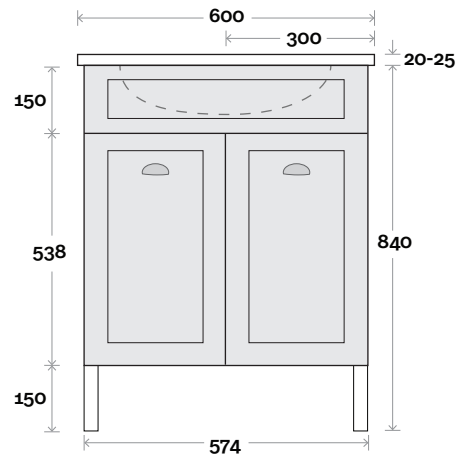

Legs

Wallmount

MARQUIS

Bowral

Bowral 2 750mm centre basin

Top Thickness
 Casa Ceramic Top: 20mm
 Nova Acrylic Moulded Top: 25mm

Note:
 • Casa/Nova waste centre: 375mm std
 • Available Left or Right Hand Drawers