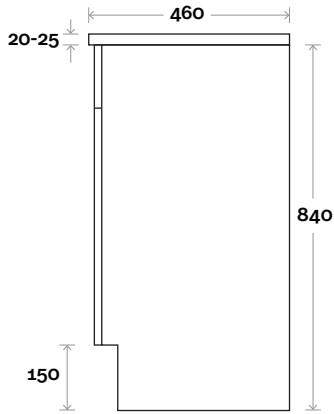

Bowral

Bowral 4 900mm off centre basin

Top Thickness
 Casa Ceramic Top: 20mm
 Nova Acrylic Moulded Top: 25mm

Note:

- Casa waste centre: 340mm std
- Nova waste centre: 300mm std
- Available Left or Right Hand Drawers (bowl on opposite side to drawers)

Note:
 • Casa/Nova waste centre: 600mm std

Bowral 5 1200mm centre basin

Profile

Configuration

Kick

Legs

Wallmount

MARQUIS

Bowral

Top Thickness
Nova Acrylic Moulded Top: 25mm

Note:
• Nova waste centre: 300mm std

Bowral 6 1200mm double basin

Plumbing allowance

Profile

Configuration

Kick

Legs

Wallmount

MARQUIS

Bowral

Top Thickness
Nova Acrylic Moulded Top: 25mm

Note:

- Nova waste centre: 350mm std
- Available Left or Right Hand Drawers (bowl on opposite side to drawers)

Bowral 7 1200mm off centre basin