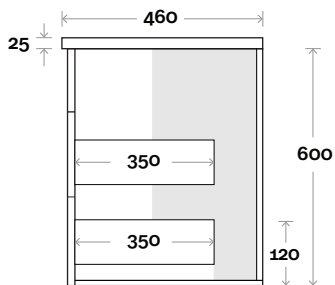

Wallmount

Top Drawer Box

MARQUIS

Bowral

Top Thickness
Nova Acrylic Moulded Top: 25mm

Note:
• Nova waste centre: 300mm std

Bowral 16 1200mm all drawer double basin

Profile

Configuration

Kick

Legs

Wallmount

Top Drawer Box

MARQUIS

Bowral

Top Thickness
Nova Acrylic Moulded Top: 25mm

Note:
• Nova waste centre: 750mm std

Plumbing allowance

Bowral 17 1500mm all drawer centre basin

Profile

Configuration

Kick

Legs

Wallmount

Top Drawer Box

waste centre between drawers

200

All measurements are in 'mm' and are approximate and to be used as a guide only. Installation preparations are not recommended without product onsite.

MARQUIS