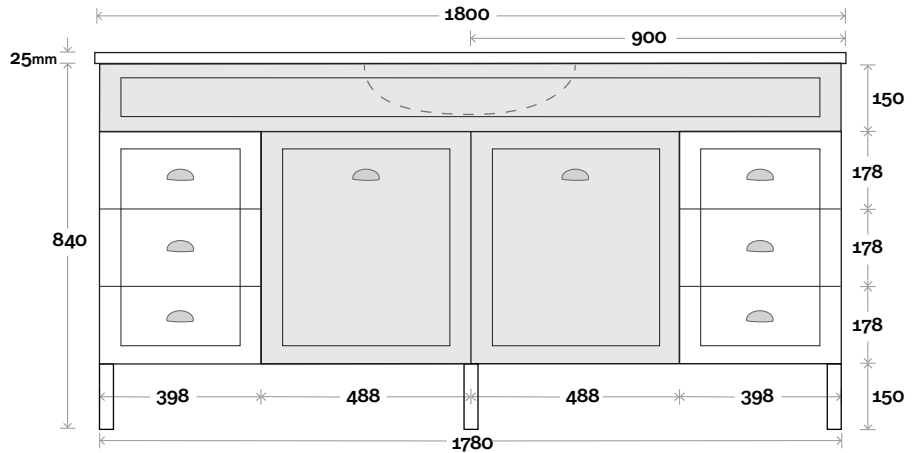

MARQUIS

Bowral

Top Thickness
Nova Acrylic Moulded Top: 25mm

Note:
• Nova waste centre: 900mm std

Bowral 10 1800mm centre basin

Plumbing allowance

Profile

Configuration

Kick

Legs

Wallmount