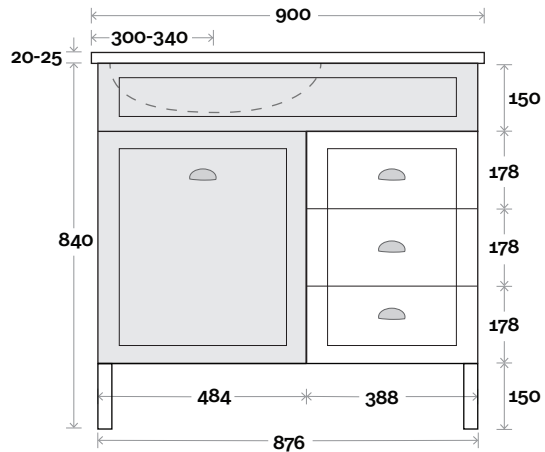

MARQUIS

Bowral

Bowral 4 900mm off centre basin

Top Thickness
Casa Ceramic Top: 20mm
Nova Acrylic Moulded Top: 25mm

Note:

- Casa waste centre: 340mm std
- Nova waste centre: 300mm std
- Available Left or Right Hand Drawers (bowl on opposite side to drawers)

Profile

Configuration

Kick

Legs

Wallmount