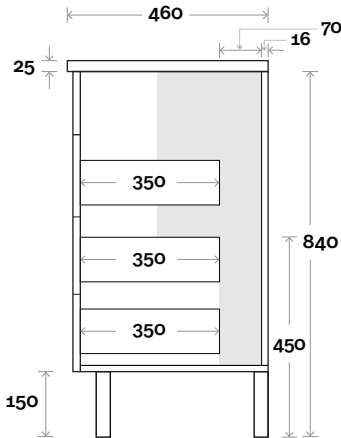

Bowral 14 900mm all drawer centre basin

Profile

Configuration

Kick

Legs

Wallmount

Top Drawer Box

MARQUIS

Bowral

Top Thickness
 Casa Ceramic Top: 20mm
 Nova Acrylic Moulded Top: 25mm

Note:
 • Casa/Nova waste centre: 600mm std

Bowral 15 1200mm all drawer centre basin

Profile

Configuration

Kick

Legs

Wallmount

Top Drawer Box

MARQUIS

Bowral

Top Thickness
Nova Acrylic Moulded Top: 25mm

Note:
• Nova waste centre: 300mm std

Bowral 16 1200mm all drawer double basin

Profile

Configuration

Kick

Legs

Wallmount

Top Drawer Box

MARQUIS

Bowral

Top Thickness
Nova Acrylic Moulded Top: 25mm