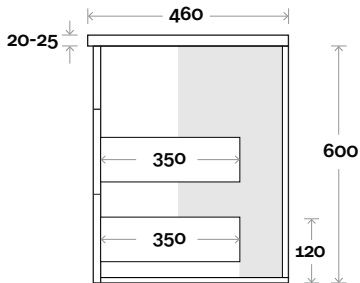

Top Thickness
 Casa Ceramic Top: 20mm
 Nova Acrylic Moulded Top: 25mm

Note:
 • Casa/Nova waste centre: 300mm std

Bowral 12 600mm all drawer centre basin

Profile

Configuration

Kick

Legs

Wallmount

Top Drawer Box

MARQUIS

Bowral

Top Thickness
 Casa Ceramic Top: 20mm
 Nova Acrylic Moulded Top: 25mm

Note:
 • Casa/Nova waste centre: 375mm std

Bowral 13 750mm all drawer centre basin

Profile

Configuration

Kick

Legs

Wallmount

Top Drawer Box

MARQUIS

Bowral

Top Thickness
 Casa Ceramic Top: 20mm
 Nova Acrylic Moulded Top: 25mm

Note:
 • Casa/Nova waste centre: 450mm std