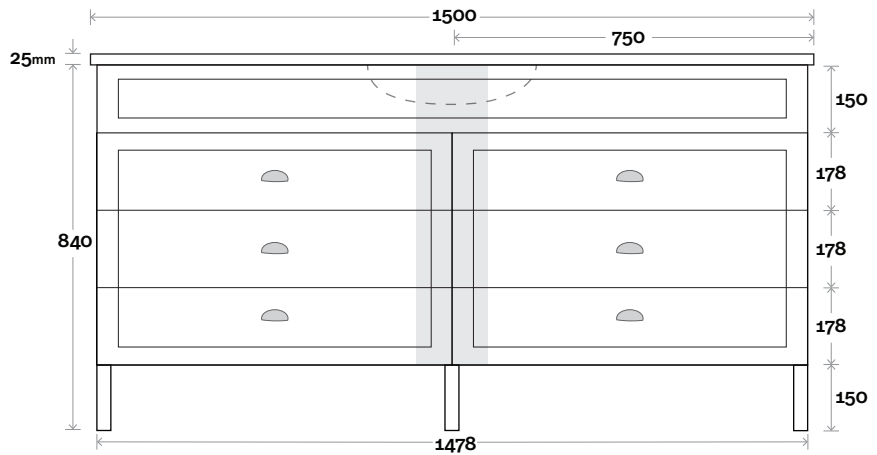

Note:
• Nova waste centre: 750mm std

Plumbing allowance

Bowral 17 1500mm all drawer centre basin

Profile

Configuration

Kick

Legs

Wallmount

Top Drawer Box

waste centre between drawers

200

All measurements are in 'mm' and are approximate and to be used as a guide only. Installation preparations are not recommended without product onsite.

MARQUIS