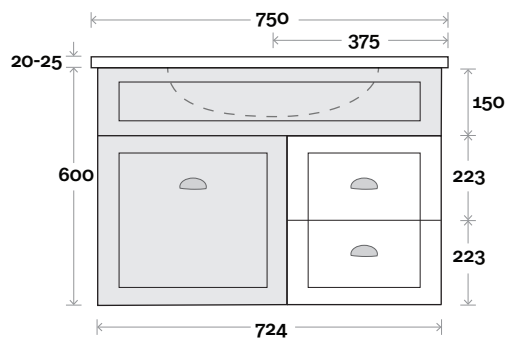

MARQUIS

Bowral

Bowral 2 750mm centre basin

Top Thickness
Casa Ceramic Top: 20mm
Nova Acrylic Moulded Top: 25mm

Note:
• Casa/Nova waste centre: 375mm std
• Available Left or Right Hand Drawers

Profile

Configuration

Kick

Legs

Wallmount