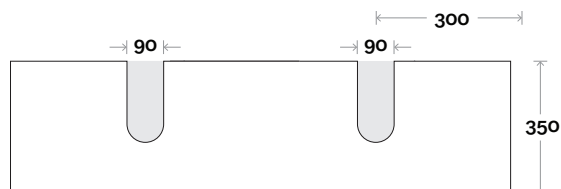

Configuration

Kick

Legs

Wallmount

Top Drawer Box

MARQUIS

Bowral

Top Thickness
Nova Acrylic Moulded Top: 25mm