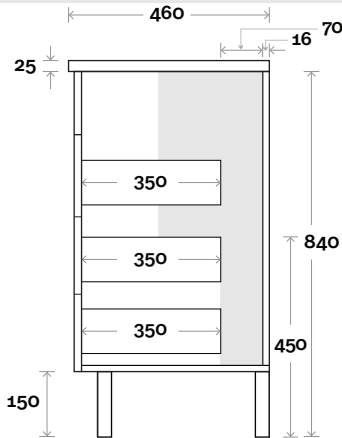

Wallmount

Top Drawer Box

MARQUIS

Bowral

Top Thickness
Nova Acrylic Moulded Top: 25mm

Note:
• Nova waste centre: 300mm std

Bowral 16 1200mm all drawer double basin

Profile

Configuration

Kick

Legs

Wallmount

Top Drawer Box

MARQUIS

Bowral

Top Thickness
Nova Acrylic Moulded Top: 25mm

Note:
• Nova waste centre: 750mm std

Plumbing allowance

Bowral 17 1500mm all drawer centre basin

Profile

Configuration

Kick

Legs

Wallmount

Top Drawer Box

waste centre between drawers

200

All measurements are in 'mm' and are approximate and to be used as a guide only. Installation preparations are not recommended without product onsite.

MARQUIS