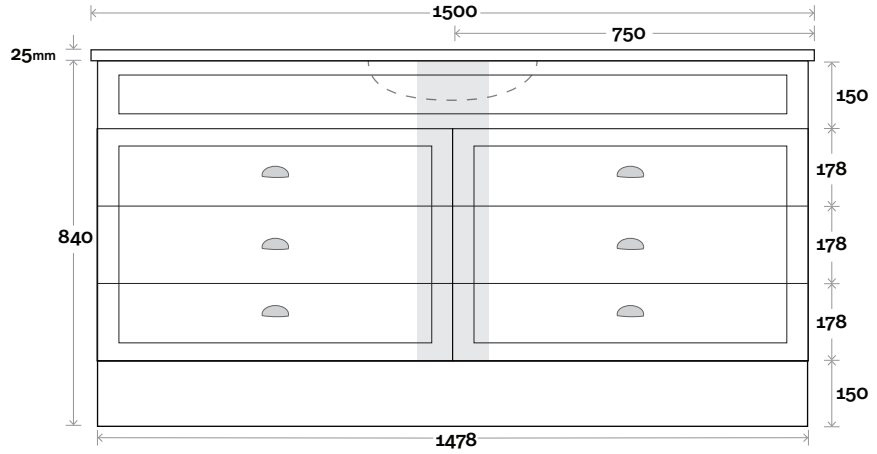

Note:
• Nova waste centre: 750mm std

Plumbing allowance

Bowral 17 1500mm all drawer centre basin

Profile

Configuration

Kick

Legs

Wallmount

Top Drawer Box

waste centre between drawers

200

All measurements are in 'mm' and are approximate and to be used as a guide only. Installation preparations are not recommended without product onsite.

MARQUIS