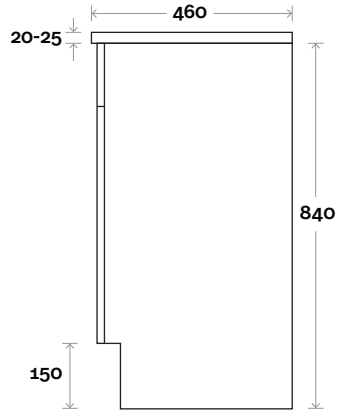

Legs

Wallmount

MARQUIS

Bowral

Bowral 2 750mm centre basin

Top Thickness
 Casa Ceramic Top: 20mm
 Nova Acrylic Moulded Top: 25mm

Note:
 • Casa/Nova waste centre: 375mm std
 • Available Left or Right Hand Drawers

Top Thickness
 Casa Ceramic Top: 20mm
 Nova Acrylic Moulded Top: 25mm

Note:
 • Casa/Nova waste centre: 450mm std
 • Available Left or Right Hand Drawers

Profile

Configuration

Kick

Legs

Wallmount

MARQUIS

Bowral

Bowral 4 900mm off centre basin

Top Thickness
 Casa Ceramic Top: 20mm
 Nova Acrylic Moulded Top: 25mm

Note:

- Casa waste centre: 340mm std
- Nova waste centre: 300mm std
- Available Left or Right Hand Drawers (bowl on opposite side to drawers)

Profile

Configuration

Kick

Legs

Wallmount

MARQUIS

Bowral

Top Thickness
 Casa Ceramic Top: 20mm
 Nova Acrylic Moulded Top: 25mm