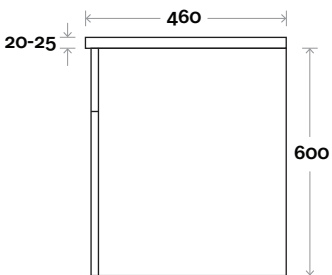

MARQUIS

Bowral

Top Thickness
Nova Acrylic Moulded Top: 25mm

Note:
• Nova waste centre: 750mm std

Bowral 8 1500mm centre basin

Plumbing allowance

Profile

Configuration

Kick

Legs

Wallmount