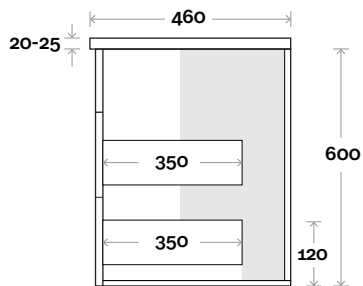

Kick

Legs

Wallmount

Top Drawer Box

MARQUIS

Bowral

Top Thickness
 Casa Ceramic Top: 20mm
 Nova Acrylic Moulded Top: 25mm

Note:
 • Casa/Nova waste centre: 450mm std

Bowral 14 900mm all drawer centre basin

Profile

Configuration

Kick

Legs

Wallmount

Top Drawer Box

MARQUIS

Bowral

Top Thickness
 Casa Ceramic Top: 20mm
 Nova Acrylic Moulded Top: 25mm

Note:
 • Casa/Nova waste centre: 600mm std

Bowral 15 1200mm all drawer centre basin

Profile

Configuration

Kick

Legs

Wallmount

Top Drawer Box

MARQUIS

Bowral

Top Thickness
Nova Acrylic Moulded Top: 25mm

Note:
• Nova waste centre: 300mm std

Bowral 16 1200mm all drawer double basin

Profile