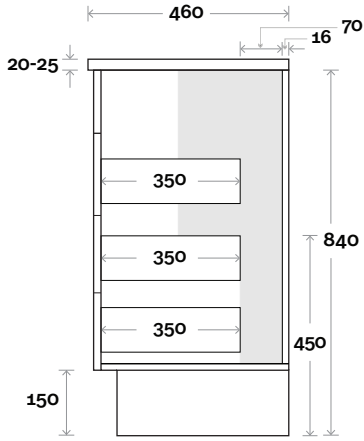

Top Thickness
 Casa Ceramic Top: 20mm
 Nova Acrylic Moulded Top: 25mm

Note:
 • Casa/Nova waste centre: 300mm std

Bowral 12 600mm all drawer centre basin

Profile

Configuration

Kick

Legs

Wallmount

Top Drawer Box

MARQUIS

Bowral

Top Thickness
 Casa Ceramic Top: 20mm
 Nova Acrylic Moulded Top: 25mm

Note:
 • Casa/Nova waste centre: 375mm std

Bowral 13 750mm all drawer centre basin

Profile

Configuration

Kick

Legs

Wallmount

Top Drawer Box

MARQUIS

Bowral

Top Thickness
 Casa Ceramic Top: 20mm
 Nova Acrylic Moulded Top: 25mm

Note:
 • Casa/Nova waste centre: 450mm std

Bowral 14 900mm all drawer centre basin

Profile

Configuration

Kick

Legs

Wallmount

Top Drawer Box

MARQUIS