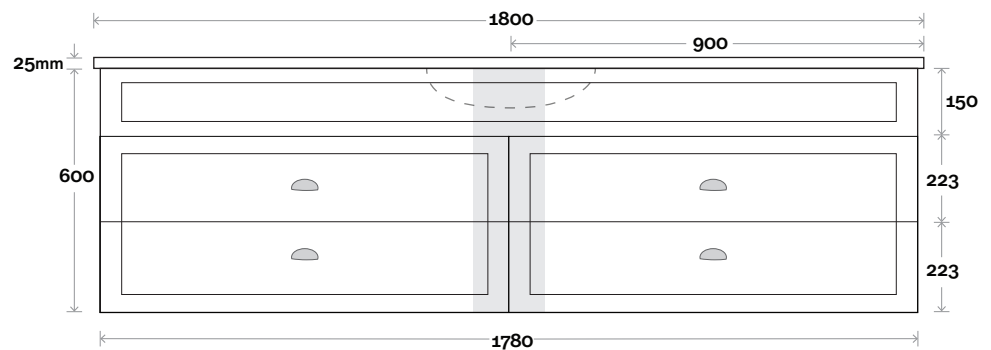

Bowral

Top Thickness
Nova Acrylic Moulded Top: 25mm

Note:
• Nova waste centre: 400mm std

Bowral 18 1500mm all drawer double basin

Profile

Configuration

Kick

Legs

Wallmount

Top Drawer Box

MARQUIS

Bowral

Top Thickness
Nova Acrylic Moulded Top: 25mm

Note:
• Nova waste centre: 900mm std

Bowral 19 1800mm all drawer centre basin

Profile

Configuration

Kick

Legs

Wallmount

Top Drawer Box

waste centre between drawers
200

All measurements are in 'mm' and are approximate and to be used as a guide only. Installation preparations are not recommended without product onsite.

MARQUIS

Bowral

Top Thickness
Nova Acrylic Moulded Top: 25mm

Note:
• Nova waste centre: 550 mm std

Bowral 20 1800mm all drawer double basin

Profile

Configuration

Kick