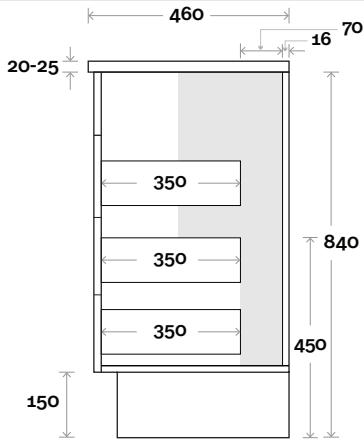

Top Drawer Box

MARQUIS

Bowral

Top Thickness
 Casa Ceramic Top: 20mm
 Nova Acrylic Moulded Top: 25mm

Note:
 • Casa/Nova waste centre: 375mm std

Bowral 13 750mm all drawer centre basin

Profile

Configuration

Kick

Legs

Wallmount

Top Drawer Box

MARQUIS

Bowral

Top Thickness
 Casa Ceramic Top: 20mm
 Nova Acrylic Moulded Top: 25mm

Note:
 • Casa/Nova waste centre: 450mm std

Bowral 14 900mm all drawer centre basin

Profile

Configuration

Kick

Legs

Wallmount

Top Drawer Box

MARQUIS

Bowral

Top Thickness
 Casa Ceramic Top: 20mm
 Nova Acrylic Moulded Top: 25mm

Note:
 • Casa/Nova waste centre: 600mm std

Bowral 15 1200mm all drawer centre basin

Profile

Configuration

Kick

Legs