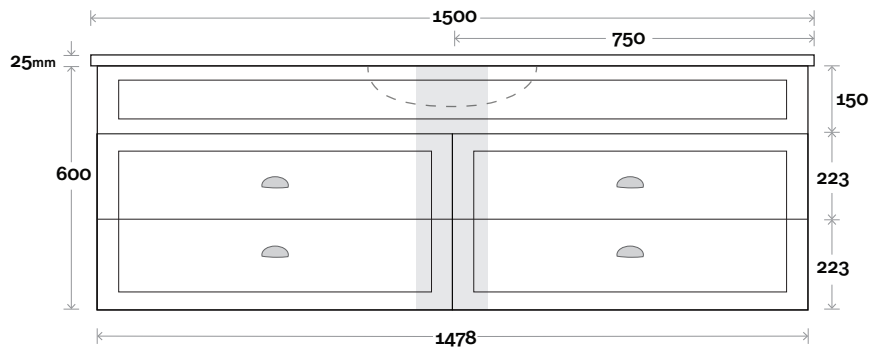

Note:
• Nova waste centre: 750mm std

Plumbing allowance

Bowral 17 1500mm all drawer centre basin

Profile

Configuration

Kick

Legs

Wallmount

Top Drawer Box

waste centre between drawers

200

All measurements are in 'mm' and are approximate and to be used as a guide only. Installation preparations are not recommended without product onsite.

MARQUIS