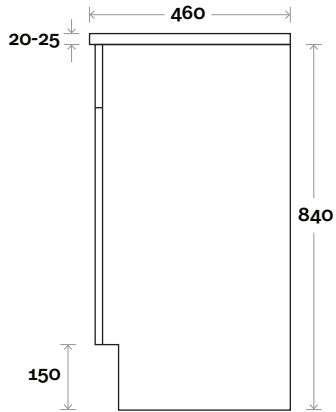

Wallmount

MARQUIS

Bowral

Top Thickness
Nova Acrylic Moulded Top: 25mm

Note:
• Nova waste centre: 900mm std

Bowral 10 1800mm centre basin

Plumbing allowance

Profile

Configuration

Kick

Legs

Wallmount

MARQUIS

Bowral

Top Thickness
Nova Acrylic Moulded Top: 25mm

Note:
• Nova waste centre: 550mm std

Bowral 11 1800mm double basin

Profile

Configuration

Kick

Legs

Wallmount

MARQUIS

Bowral

Top Thickness
 Casa Ceramic Top: 20mm
 Nova Acrylic Moulded Top: 25mm

Note:
 • Casa/Nova waste centre: 300mm std

Bowral 12 600mm all drawer centre basin

Profile

Configuration

Kick

Legs

Wallmount