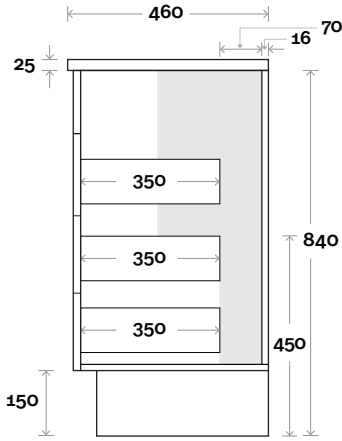

Wallmount

Top Drawer Box

MARQUIS

Bowral

Top Thickness
Nova Acrylic Moulded Top: 25mm

Note:
• Nova waste centre: 300mm std

Bowral 16 1200mm all drawer double basin

Profile

Configuration

Kick

Legs

Wallmount

Top Drawer Box

MARQUIS

Bowral

Top Thickness
Nova Acrylic Moulded Top: 25mm

Note:
• Nova waste centre: 750mm std

Plumbing allowance

Bowral 17 1500mm all drawer centre basin

Profile

Configuration

Kick

Legs

Wallmount

Top Drawer Box

waste centre between drawers

200

All measurements are in 'mm' and are approximate and to be used as a guide only. Installation preparations are not recommended without product onsite.

MARQUIS