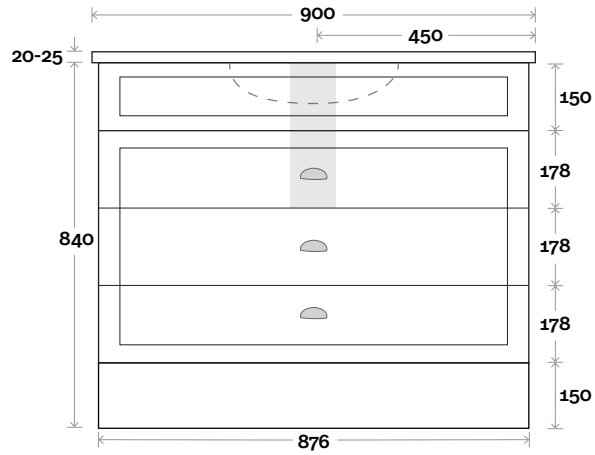

Top Thickness
 Casa Ceramic Top: 20mm
 Nova Acrylic Moulded Top: 25mm

Note:
 • Casa/Nova waste centre: 300mm std

Bowral 12 600mm all drawer centre basin

Profile

Configuration

Kick

Legs

Wallmount

Top Drawer Box

MARQUIS

Bowral

Top Thickness
 Casa Ceramic Top: 20mm
 Nova Acrylic Moulded Top: 25mm

Note:
 • Casa/Nova waste centre: 375mm std

Bowral 13 750mm all drawer centre basin

Profile

Configuration

Kick

Legs

Wallmount

Top Drawer Box

MARQUIS

Bowral

Top Thickness
 Casa Ceramic Top: 20mm
 Nova Acrylic Moulded Top: 25mm

Note:
 • Casa/Nova waste centre: 450mm std

Bowral 14 900mm all drawer centre basin

Profile

Configuration

Kick

Legs

Wallmount

Top Drawer Box

MARQUIS