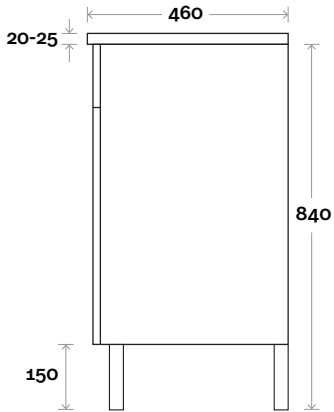

Legs

Wallmount

MARQUIS

Bowral

Bowral 2 750mm centre basin

Top Thickness
 Casa Ceramic Top: 20mm
 Nova Acrylic Moulded Top: 25mm

Note:
 • Casa/Nova waste centre: 375mm std
 • Available Left or Right Hand Drawers

Top Thickness
 Casa Ceramic Top: 20mm
 Nova Acrylic Moulded Top: 25mm

Note:
 • Casa/Nova waste centre: 450mm std
 • Available Left or Right Hand Drawers

Profile

Configuration

Kick

Legs

Wallmount

MARQUIS

Bowral

Bowral 4 900mm off centre basin

Top Thickness
 Casa Ceramic Top: 20mm
 Nova Acrylic Moulded Top: 25mm

Note:

- Casa waste centre: 340mm std
- Nova waste centre: 300mm std
- Available Left or Right Hand Drawers (bowl on opposite side to drawers)

Profile

Configuration

Kick

Legs

Wallmount

MARQUIS

Bowral

Top Thickness
 Casa Ceramic Top: 20mm
 Nova Acrylic Moulded Top: 25mm