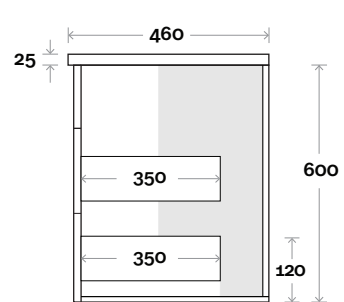

Top Drawer Box

waste centre between drawers

200

All measurements are in 'mm' and are approximate and to be used as a guide only. Installation preparations are not recommended without product onsite.

MARQUIS

Bowral

Top Thickness
Nova Acrylic Moulded Top: 25mm

Note:
• Nova waste centre: 400mm std

Bowral 18 1500mm all drawer double basin

Profile

Configuration

Kick

Legs

Wallmount

Top Drawer Box

MARQUIS

Bowral

Top Thickness
Nova Acrylic Moulded Top: 25mm

Note:
• Nova waste centre: 900mm std

Bowral 19 1800mm all drawer centre basin

Profile

Configuration

Kick

Legs

Wallmount

Top Drawer Box

waste centre between drawers
200

All measurements are in 'mm' and are approximate and to be used as a guide only. Installation preparations are not recommended without product onsite.