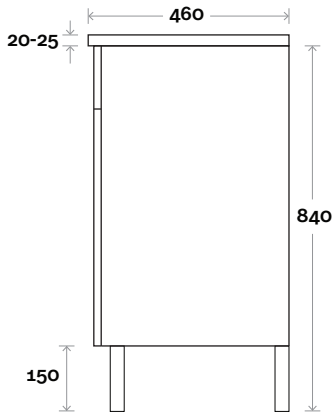

Legs

Wallmount

MARQUIS

Bowral

Top Thickness
Nova Acrylic Moulded Top: 25mm

Note:

- Nova waste centre: 350mm std
- Available Left or Right Hand Drawers (bowl on opposite side to drawers)

Bowral 7 1200mm off centre basin

Profile Configuration

Kick

Legs

Wallmount

MARQUIS

Bowral

Top Thickness
Nova Acrylic Moulded Top: 25mm

Note:
• Nova waste centre: 750mm std

Bowral 8 1500mm centre basin

Plumbing allowance

Profile

Configuration

Kick

Legs

Wallmount

MARQUIS

Bowral

Top Thickness
Nova Acrylic Moulded Top: 25mm

Note:
• Nova waste centre: 400mm std

Bowral 9 1500mm double basin

Profile

Configuration

Kick

Legs