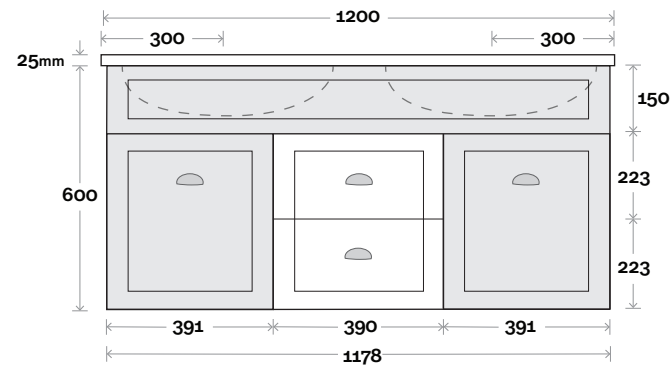

Legs

Wallmount

MARQUIS

Bowral

Top Thickness
Nova Acrylic Moulded Top: 25mm

Note:

- Nova waste centre: 350mm std
- Available Left or Right Hand Drawers (bowl on opposite side to drawers)

Bowral 7 1200mm off centre basin