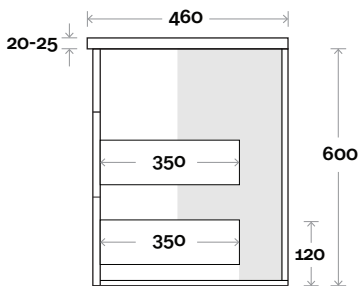

Kick

Legs

Wallmount

Top Drawer Box

MARQUIS

Bowral

Top Thickness
 Casa Ceramic Top: 20mm
 Nova Acrylic Moulded Top: 25mm

Note:
 • Casa/Nova waste centre: 450mm std

Bowral 14 900mm all drawer centre basin

Profile

Configuration

Kick

Legs

Wallmount

Top Drawer Box

MARQUIS

Bowral

Top Thickness
 Casa Ceramic Top: 20mm
 Nova Acrylic Moulded Top: 25mm

Note:
 • Casa/Nova waste centre: 600mm std

Bowral 15 1200mm all drawer centre basin

Profile

Configuration

Kick

Legs

Wallmount

Top Drawer Box

MARQUIS

Bowral

Top Thickness
Nova Acrylic Moulded Top: 25mm

Note:
• Nova waste centre: 300mm std

Bowral 16 1200mm all drawer double basin

Profile