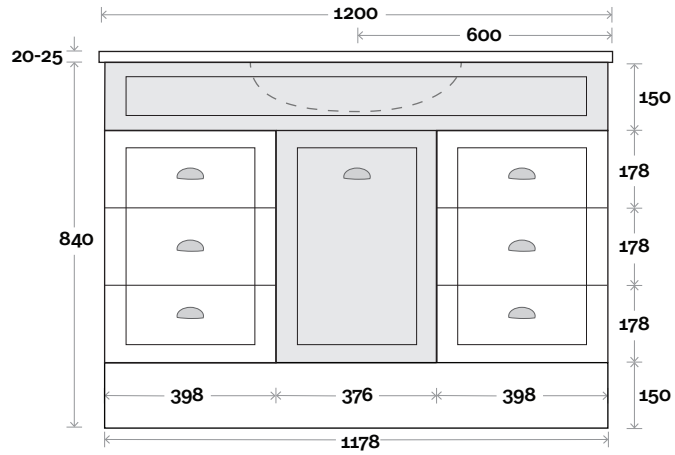

Note:
 • Casa/Nova waste centre: 600mm std

Bowral 5 1200mm centre basin

Profile

Configuration

Kick

Legs

Wallmount

MARQUIS