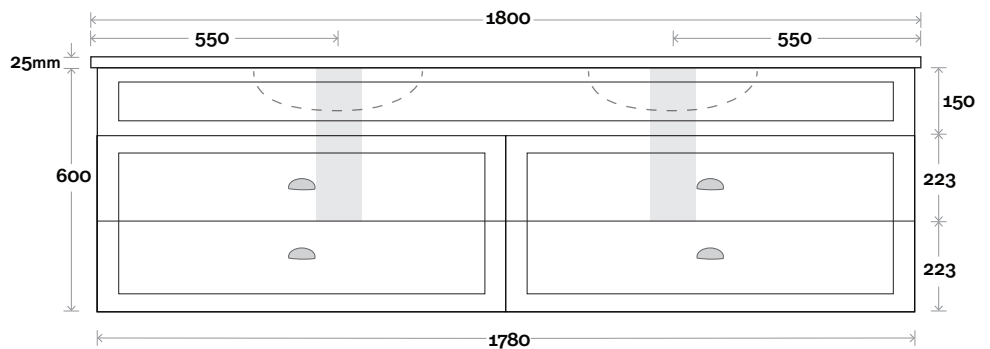

Configuration

Kick

Legs

Wallmount

Top Drawer Box

waste centre between drawers
200

All measurements are in 'mm' and are approximate and to be used as a guide only. Installation preparations are not recommended without product onsite.

MARQUIS

Bowral

Top Thickness
Nova Acrylic Moulded Top: 25mm

Note:
• Nova waste centre: 550 mm std

Bowral 20 1800mm all drawer double basin

Profile

Configuration

Kick

Legs

Wallmount

Top Drawer Box

All measurements are in 'mm' and are approximate and to be used as a guide only. Installation preparations are not recommended without product onsite.