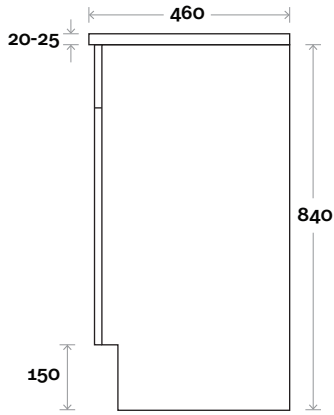

MARQUIS

Bowral

Top Thickness
 Casa Ceramic Top: 20mm
 Nova Acrylic Moulded Top: 25mm

Note:
 • Casa/Nova waste centre: 300mm std

Bowral 1 600mm centre basin

Profile

Configuration

Kick

Legs

Wallmount

MARQUIS

Bowral

Bowral 2 750mm centre basin

Top Thickness
 Casa Ceramic Top: 20mm
 Nova Acrylic Moulded Top: 25mm

Note:
 • Casa/Nova waste centre: 375mm std
 • Available Left or Right Hand Drawers

Top Thickness
 Casa Ceramic Top: 20mm
 Nova Acrylic Moulded Top: 25mm

Note:
 • Casa/Nova waste centre: 450mm std
 • Available Left or Right Hand Drawers

Profile

Configuration

Kick

Legs

Wallmount

MARQUIS

Bowral

Bowral 4 900mm off centre basin

Top Thickness
 Casa Ceramic Top: 20mm
 Nova Acrylic Moulded Top: 25mm

Note:

- Casa waste centre: 340mm std
- Nova waste centre: 300mm std
- Available Left or Right Hand Drawers (bowl on opposite side to drawers)