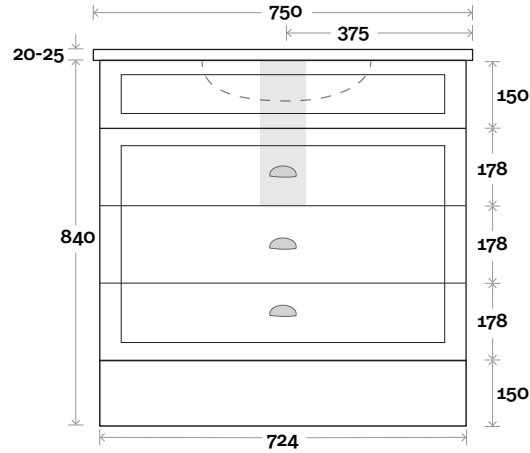

Top Thickness
 Casa Ceramic Top: 20mm
 Nova Acrylic Moulded Top: 25mm

Note:
 • Casa/Nova waste centre: 300mm std

Bowral 12 600mm all drawer centre basin

Profile

Configuration

Kick

Legs

Wallmount

Top Drawer Box

MARQUIS

Bowral

Top Thickness
 Casa Ceramic Top: 20mm
 Nova Acrylic Moulded Top: 25mm

Note:
 • Casa/Nova waste centre: 375mm std

Bowral 13 750mm all drawer centre basin

Profile

Configuration

Kick

Legs

Wallmount

Top Drawer Box

MARQUIS

Bowral

Top Thickness
 Casa Ceramic Top: 20mm
 Nova Acrylic Moulded Top: 25mm

Note:
 • Casa/Nova waste centre: 450mm std