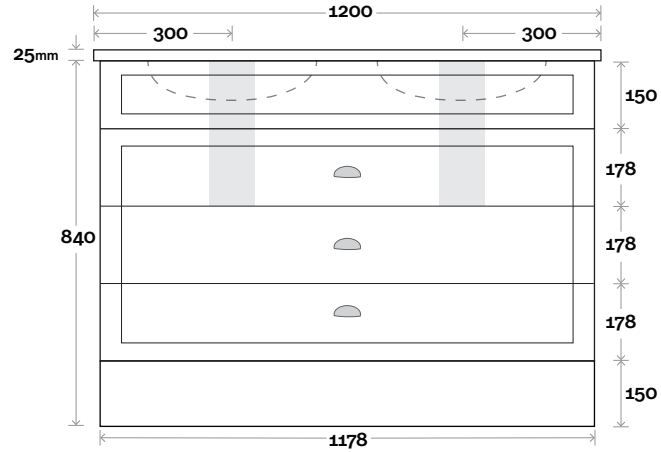

MARQUIS

Bowral

Top Thickness
Nova Acrylic Moulded Top: 25mm

Note:
• Nova waste centre: 300mm std

Bowral 16 1200mm all drawer double basin

Profile

Configuration

Kick