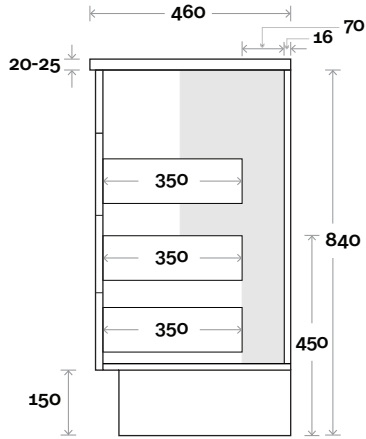

Bowral 11 1800mm double basin

Profile

Configuration

Kick

Legs

Wallmount

MARQUIS

Bowral

Top Thickness
 Casa Ceramic Top: 20mm
 Nova Acrylic Moulded Top: 25mm

Note:
 • Casa/Nova waste centre: 300mm std

Bowral 12 600mm all drawer centre basin

Profile

Configuration

Kick

Legs

Wallmount

Top Drawer Box

MARQUIS

Bowral

Top Thickness
 Casa Ceramic Top: 20mm
 Nova Acrylic Moulded Top: 25mm

Note:
 • Casa/Nova waste centre: 375mm std

Bowral 13 750mm all drawer centre basin

Profile

Configuration

Kick

Legs

Wallmount

Top Drawer Box

MARQUIS

Bowral

Top Thickness
 Casa Ceramic Top: 20mm
 Nova Acrylic Moulded Top: 25mm

Note:
 • Casa/Nova waste centre: 450mm std