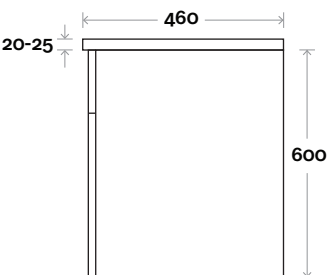

Configuration

Kick

Legs

Wallmount

MARQUIS

Bowral

Top Thickness
Nova Acrylic Moulded Top: 25mm

Note:
• Nova waste centre: 550mm std

Bowral 11 1800mm double basin

Profile

Configuration

Kick

Legs

Wallmount

MARQUIS

Bowral

Top Thickness
 Casa Ceramic Top: 20mm
 Nova Acrylic Moulded Top: 25mm

Note:
 • Casa/Nova waste centre: 300mm std

Bowral 12 600mm all drawer centre basin

Profile

Configuration

Kick

Legs

Wallmount

Top Drawer Box

MARQUIS

Bowral

Top Thickness
 Casa Ceramic Top: 20mm
 Nova Acrylic Moulded Top: 25mm

Note:
 • Casa/Nova waste centre: 375mm std

Bowral 13 750mm all drawer centre basin

Profile

Configuration