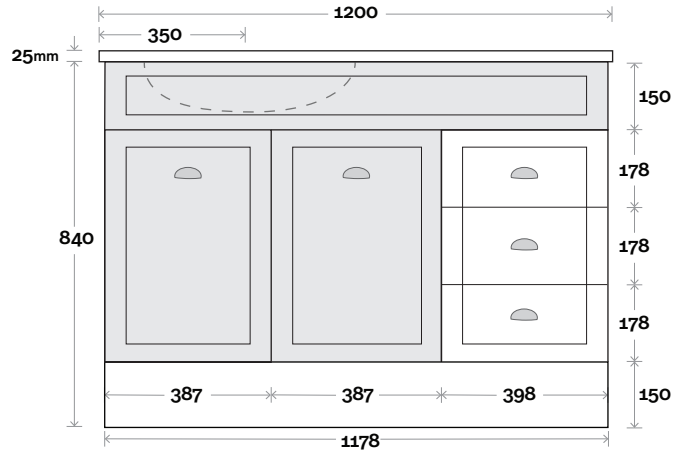

MARQUIS

Bowral

Top Thickness
Nova Acrylic Moulded Top: 25mm

Note:

- Nova waste centre: 350mm std
- Available Left or Right Hand Drawers (bowl on opposite side to drawers)

Bowral 7 1200mm off centre basin

Profile Configuration

Kick

Legs