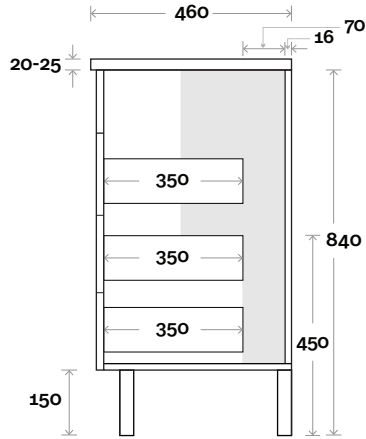

Bowral 11 1800mm double basin

Profile

Configuration

Kick

Legs

Wallmount

MARQUIS

Bowral

Top Thickness
 Casa Ceramic Top: 20mm
 Nova Acrylic Moulded Top: 25mm

Note:
 • Casa/Nova waste centre: 300mm std

Bowral 12 600mm all drawer centre basin

Profile

Configuration

Kick

Legs

Wallmount

Top Drawer Box

MARQUIS

Bowral

Top Thickness
 Casa Ceramic Top: 20mm
 Nova Acrylic Moulded Top: 25mm

Note:
 • Casa/Nova waste centre: 375mm std

Bowral 13 750mm all drawer centre basin

Profile

Configuration

Kick

Legs

Wallmount

Top Drawer Box

MARQUIS

Bowral

Top Thickness
 Casa Ceramic Top: 20mm
 Nova Acrylic Moulded Top: 25mm

Note:
 • Casa/Nova waste centre: 450mm std