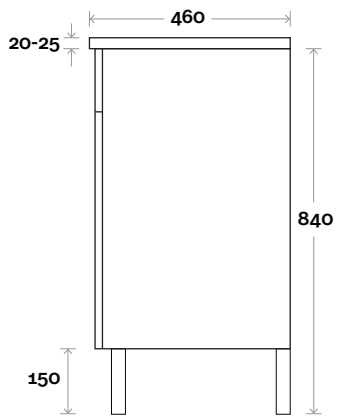

Legs

Wallmount

MARQUIS

Bowral

Top Thickness
Nova Acrylic Moulded Top: 25mm

Note:

- Nova waste centre: 350mm std
- Available Left or Right Hand Drawers (bowl on opposite side to drawers)

Bowral 7 1200mm off centre basin

Bowral

Top Thickness
Nova Acrylic Moulded Top: 25mm

Note:
• Nova waste centre: 400mm std

Bowral 9 1500mm double basin

Profile

Configuration

Kick

Legs

Wallmount

MARQUIS

Bowral

Top Thickness
Nova Acrylic Moulded Top: 25mm

Note:
• Nova waste centre: 900mm std

Bowral 10 1800mm centre basin

Plumbing allowance

Profile

Configuration

Kick

Legs

Wallmount

MARQUIS

Bowral

Top Thickness
Nova Acrylic Moulded Top: 25mm

Note:
• Nova waste centre: 550mm std