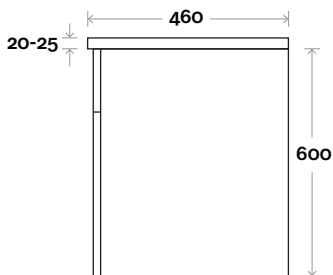

Bowral

Bowral 4 900mm off centre basin

Top Thickness
 Casa Ceramic Top: 20mm
 Nova Acrylic Moulded Top: 25mm

Note:

- Casa waste centre: 340mm std
- Nova waste centre: 300mm std
- Available Left or Right Hand Drawers (bowl on opposite side to drawers)

Profile

Configuration

Kick

Legs

Wallmount

MARQUIS

Bowral

Top Thickness
 Casa Ceramic Top: 20mm
 Nova Acrylic Moulded Top: 25mm

Note:
 • Casa/Nova waste centre: 600mm std

Bowral 5 1200mm centre basin

Profile

Configuration

Kick

Legs

Wallmount

MARQUIS

Legs

Wallmount

MARQUIS

Bowral

Top Thickness
Nova Acrylic Moulded Top: 25mm

Note:

- Nova waste centre: 350mm std
- Available Left or Right Hand Drawers (bowl on opposite side to drawers)

Bowral 7 1200mm off centre basin