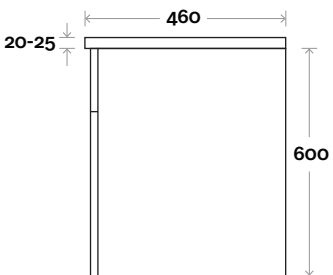

Bowral

Bowral 4 900mm off centre basin

Top Thickness
 Casa Ceramic Top: 20mm
 Nova Acrylic Moulded Top: 25mm

Note:

- Casa waste centre: 340mm std
- Nova waste centre: 300mm std
- Available Left or Right Hand Drawers (bowl on opposite side to drawers)

Note:
 • Casa/Nova waste centre: 600mm std

Bowral 5 1200mm centre basin

Profile

Configuration

Kick

Legs

Wallmount

MARQUIS

Bowral

Top Thickness
Nova Acrylic Moulded Top: 25mm

Note:
• Nova waste centre: 300mm std

Bowral 6 1200mm double basin

Plumbing allowance

Profile

Configuration

Kick

Legs

Wallmount

MARQUIS

Bowral

Top Thickness
Nova Acrylic Moulded Top: 25mm

Note:

- Nova waste centre: 350mm std
- Available Left or Right Hand Drawers (bowl on opposite side to drawers)

Bowral 7 1200mm off centre basin