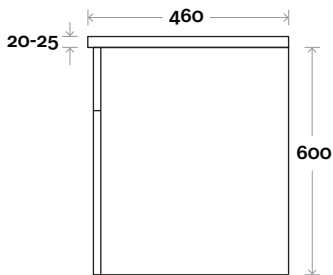

MARQUIS

Bowral

Top Thickness
Nova Acrylic Moulded Top: 25mm

Note:
• Nova waste centre: 400mm std

Bowral 9 1500mm double basin

Profile

Configuration

Kick

Legs

Wallmount