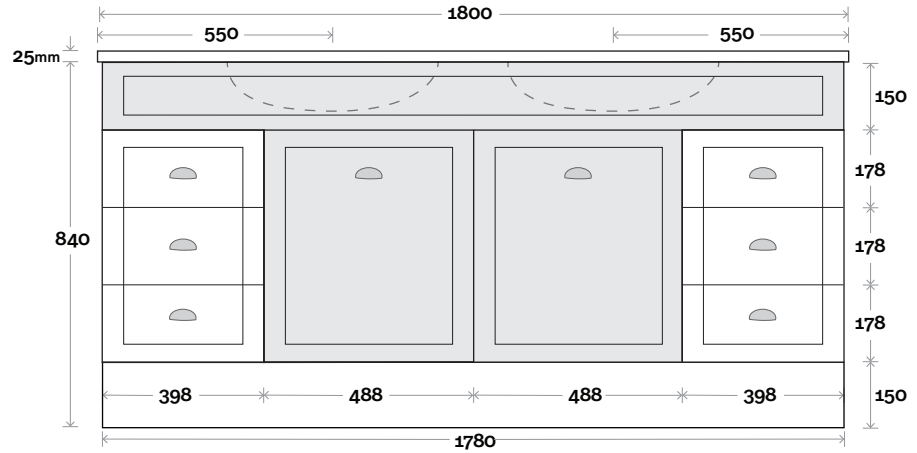

Bowral 11 1800mm double basin

Profile

Configuration

Kick

Legs

Wallmount

MARQUIS

Bowral