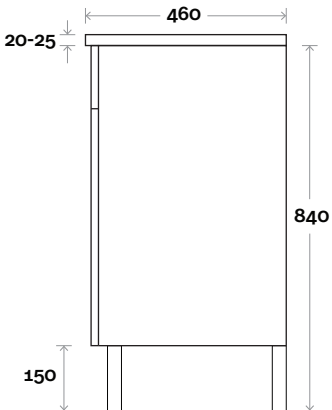

Configuration

Kick

Legs

Wallmount

MARQUIS

Bowral

Top Thickness
Nova Acrylic Moulded Top: 25mm

Note:
• Nova waste centre: 550mm std

Bowral 11 1800mm double basin

Profile

Configuration

Kick

Legs

Wallmount

MARQUIS

Bowral

Top Thickness
 Casa Ceramic Top: 20mm
 Nova Acrylic Moulded Top: 25mm

Note:
 • Casa/Nova waste centre: 300mm std

Bowral 12 600mm all drawer centre basin

Profile

Configuration

Kick

Legs

Wallmount

Top Drawer Box

MARQUIS

Bowral

Top Thickness
 Casa Ceramic Top: 20mm
 Nova Acrylic Moulded Top: 25mm

Note:
 • Casa/Nova waste centre: 375mm std

Bowral 13 750mm all drawer centre basin

Profile

Configuration