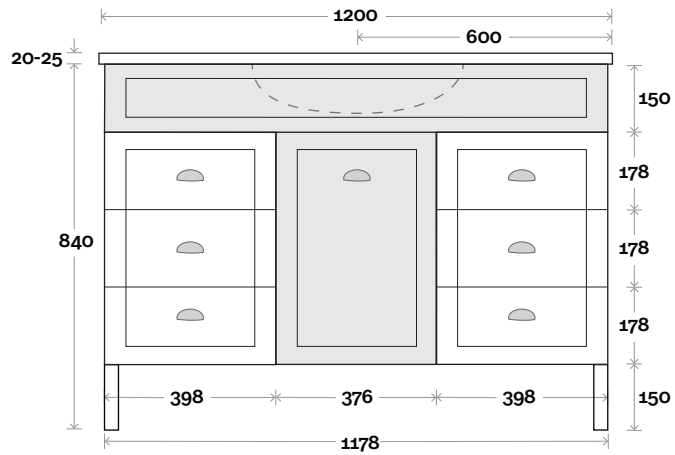

Note:
 • Casa/Nova waste centre: 600mm std

Bowral 5 1200mm centre basin

Profile

Configuration

Kick

Legs

Wallmount

MARQUIS