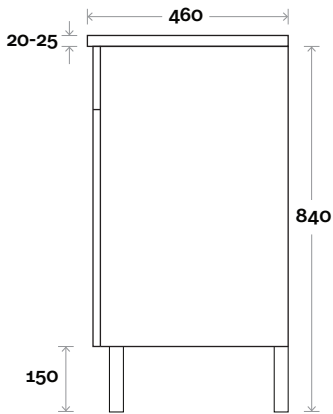

Bowral

Bowral 4 900mm off centre basin

Top Thickness
 Casa Ceramic Top: 20mm
 Nova Acrylic Moulded Top: 25mm

Note:

- Casa waste centre: 340mm std
- Nova waste centre: 300mm std
- Available Left or Right Hand Drawers (bowl on opposite side to drawers)

Note:
 • Casa/Nova waste centre: 600mm std

Bowral 5 1200mm centre basin

Profile

Configuration

Kick

Legs

Wallmount

MARQUIS

Bowral

Top Thickness
Nova Acrylic Moulded Top: 25mm

Note:
• Nova waste centre: 300mm std

Bowral 6 1200mm double basin

Plumbing allowance

Profile

Configuration

Kick

Legs

Wallmount

MARQUIS

Bowral

Top Thickness
Nova Acrylic Moulded Top: 25mm

Note:

- Nova waste centre: 350mm std
- Available Left or Right Hand Drawers (bowl on opposite side to drawers)

Bowral 7 1200mm off centre basin