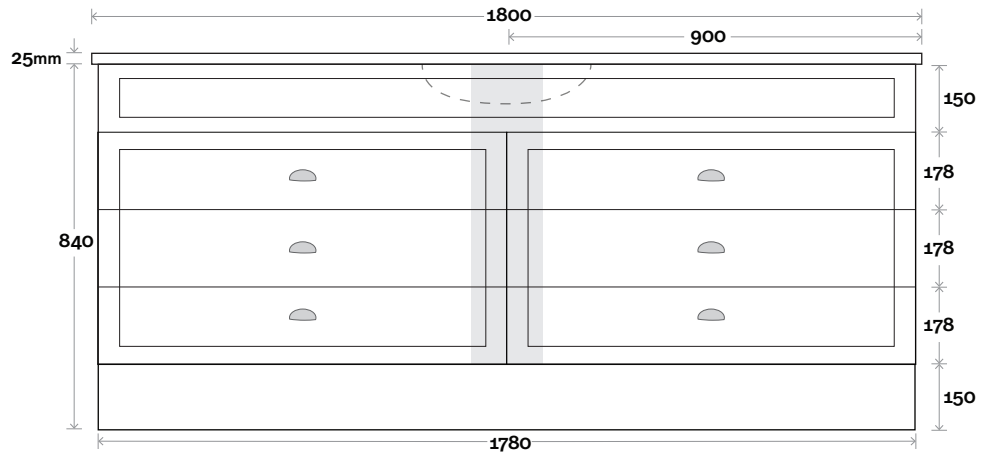

Bowral

Top Thickness
Nova Acrylic Moulded Top: 25mm

Note:
• Nova waste centre: 400mm std

Bowral 18 1500mm all drawer double basin

Profile

Configuration

Kick

Legs

Wallmount

Top Drawer Box

MARQUIS

Bowral

Top Thickness
Nova Acrylic Moulded Top: 25mm

Note:
• Nova waste centre: 900mm std

Bowral 19 1800mm all drawer centre basin

Profile

Configuration

Kick

Legs

Wallmount

Top Drawer Box

waste centre between drawers
200

All measurements are in 'mm' and are approximate and to be used as a guide only. Installation preparations are not recommended without product onsite.

MARQUIS

Bowral

Top Thickness
Nova Acrylic Moulded Top: 25mm

Note:
• Nova waste centre: 550 mm std

Bowral 20 1800mm all drawer double basin

Profile

Configuration

Kick