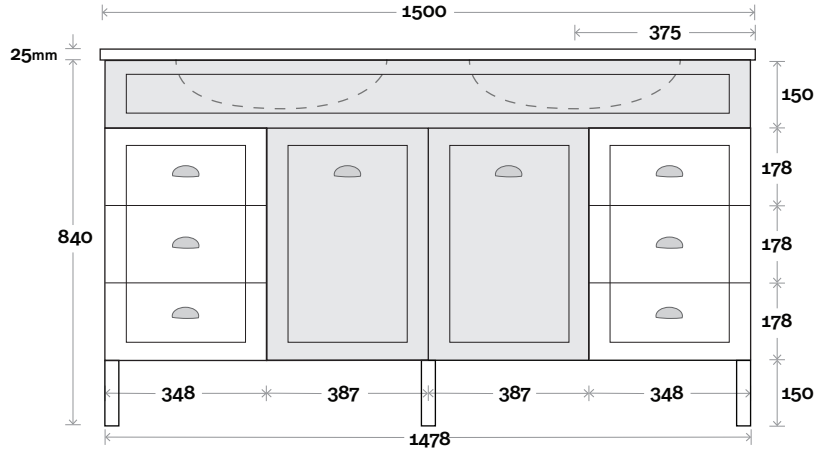

Bowral

Top Thickness
Nova Acrylic Moulded Top: 25mm

Note:
• Nova waste centre: 400mm std

Bowral 9 1500mm double basin

Profile

Configuration

Kick

Legs