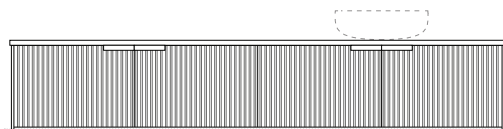

Bay

MAR QUIS

Exclusive to
TheBlueSpace

Bay 3

- 900mm
- Wallmount
- Coastal oak finish
- Symphony Blanco top
- White Matte Paco basin
- Brushed Brass 100mm top pull handle

\$1,745 RRP inc GST
(as shown) ↵

Capsule Mirror ↵
\$485 RRP (as shown)

Blossom matte white

Configurations

Depth: 460mm | Height: 368mm

Bay 1
Length-600mm

Bay 2
Length-750mm

Bay 3
Length-900mm

Bay 4
Length-900mm

Wallmount height
Floor

Bay 5
Length-1200mm

Bay 6
Length-1200mm

Wallmount height
Floor

Bay 7
Length-1500mm

Bay 8
Length-1500mm

Wallmount height
Floor

Bay 9
Length-1800mm

Bay 10
Length-1800mm

Wallmount height
Floor

Price list

Above Counter Basins included

Symphony

Silestone, Caesarstone, Dekton

Bay	Configuration	Price (Symphony)	Price (Silestone, Caesarstone, Dekton)
Bay 1	600mm centre bowl	\$1,529	\$1,759
Bay 2	750mm centre bowl	\$1,683	\$1,935
Bay 3	900mm centre bowl	\$1,745	\$2,006
Bay 4	900mm off centre bowl	\$1,745	\$2,006
Bay 5	1200mm centre bowl	\$1,983	\$2,280
Bay 6	1200mm off centre bowl	\$1,983	\$2,280
Bay 7	1500mm off centre bowl	\$3,059	\$3,517
Bay 8	1500mm double bowl	\$3,211	\$3,693
Bay 9	1800mm off centre bowl	\$3,398	\$3,908
Bay 10	1800mm double bowl	\$3,567	\$4,103