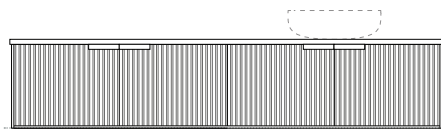

Blossom matte white

Configurations

Depth: 460mm | Height: 368mm

Bay 1
Length-600mm

Bay 2
Length-750mm

Bay 3
Length-900mm

Bay 4
Length-900mm

Wallmount height
Floor

Bay 5
Length-1200mm

Bay 6
Length-1200mm

Wallmount height
Floor

Bay 7
Length-1500mm

Bay 8
Length-1500mm

Wallmount height
Floor

Bay 9
Length-1800mm

Bay 10
Length-1800mm

Wallmount height
Floor

Price list

Above Counter Basins included

Symphony

Silestone, Caesarstone, Dekton

Bay	Configuration	Price (Symphony)	Price (Silestone, Caesarstone, Dekton)
Bay 1	600mm centre bowl	\$1,529	\$1,759
Bay 2	750mm centre bowl	\$1,683	\$1,935
Bay 3	900mm centre bowl	\$1,745	\$2,006
Bay 4	900mm off centre bowl	\$1,745	\$2,006
Bay 5	1200mm centre bowl	\$1,983	\$2,280
Bay 6	1200mm off centre bowl	\$1,983	\$2,280
Bay 7	1500mm off centre bowl	\$3,059	\$3,517
Bay 8	1500mm double bowl	\$3,211	\$3,693
Bay 9	1800mm off centre bowl	\$3,398	\$3,908
Bay 10	1800mm double bowl	\$3,567	\$4,103