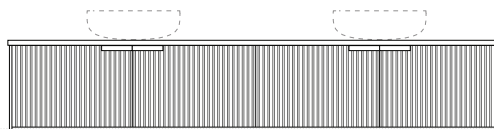

Blossom matte white

Configurations

Depth: 460mm | Height: 368mm

Bay 1
Length-600mm

Bay 2
Length-750mm

Bay 3
Length-900mm

Bay 4
Length-900mm

Wallmount height
Floor

Bay 5
Length-1200mm

Bay 6
Length-1200mm

Wallmount height
Floor

Bay 7
Length-1500mm

Bay 8
Length-1500mm

Wallmount height
Floor

Bay 9
Length-1800mm

Bay 10
Length-1800mm

Wallmount height
Floor

Price list

Above Counter Basins included

Symphony

Silestone, Caesarstone, Dekton

Bay	Configuration	Price (Symphony)	Price (Silestone, Caesarstone, Dekton)
Bay 1	600mm centre bowl	\$1,529	\$1,759
Bay 2	750mm centre bowl	\$1,683	\$1,935
Bay 3	900mm centre bowl	\$1,745	\$2,006
Bay 4	900mm off centre bowl	\$1,745	\$2,006
Bay 5	1200mm centre bowl	\$1,983	\$2,280
Bay 6	1200mm off centre bowl	\$1,983	\$2,280
Bay 7	1500mm off centre bowl	\$3,059	\$3,517
Bay 8	1500mm double bowl	\$3,211	\$3,693
Bay 9	1800mm off centre bowl	\$3,398	\$3,908
Bay 10	1800mm double bowl	\$3,567	\$4,103