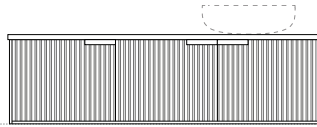

Bay

MAR QUIS

Exclusive to
TheBlueSpace

Bay 3

- 900mm
- Wallmount
- Coastal oak finish
- Symphony Blanco top
- White Matte Paco basin
- Brushed Brass 100mm top pull handle

\$1,745 RRP inc GST
(as shown) ↵

Capsule Mirror ↵
\$485 RRP (as shown)

Blossom matte white

Configurations

Depth: 460mm | Height: 368mm

Bay 1
Length-600mm

Bay 2
Length-750mm

Bay 3
Length-900mm

Bay 4
Length-900mm

Wallmount height
Floor

Bay 5
Length-1200mm

Bay 6
Length-1200mm

Wallmount height
Floor

Bay 7
Length-1500mm

Bay 8
Length-1500mm

Wallmount height
Floor

Bay 9
Length-1800mm

Bay 10
Length-1800mm

Wallmount height
Floor

Price list

Above Counter Basins included

Symphony

Silestone, Caesarstone, Dekton

Bay	Configuration	Price (Symphony)	Price (Silestone, Caesarstone, Dekton)
Bay 1	600mm centre bowl	\$1,529	\$1,759
Bay 2	750mm centre bowl	\$1,683	\$1,935
Bay 3	900mm centre bowl	\$1,745	\$2,006
Bay 4	900mm off centre bowl	\$1,745	\$2,006
Bay 5	1200mm centre bowl	\$1,983	\$2,280
Bay 6	1200mm off centre bowl	\$1,983	\$2,280
Bay 7	1500mm off centre bowl	\$3,059	\$3,517
Bay 8	1500mm double bowl	\$3,211	\$3,693
Bay 9	1800mm off centre bowl	\$3,398	\$3,908
Bay 10	1800mm double bowl	\$3,567	\$4,103