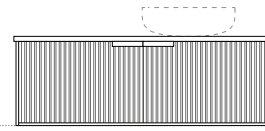

Blossom matte white

Configurations

Depth: 460mm | Height: 368mm

Bay 1
Length-600mm

Bay 2
Length-750mm

Bay 3
Length-900mm

Bay 4
Length-900mm

Wallmount height
Floor

Bay 5
Length-1200mm

Bay 6
Length-1200mm

Wallmount height
Floor

Bay 7
Length-1500mm

Bay 8
Length-1500mm

Wallmount height
Floor

Bay 9
Length-1800mm

Bay 10
Length-1800mm

Wallmount height
Floor

Price list

Above Counter Basins included

Symphony

Silestone, Caesarstone, Dekton

Bay	Configuration	Price (Symphony)	Price (Silestone, Caesarstone, Dekton)
Bay 1	600mm centre bowl	\$1,529	\$1,759
Bay 2	750mm centre bowl	\$1,683	\$1,935
Bay 3	900mm centre bowl	\$1,745	\$2,006
Bay 4	900mm off centre bowl	\$1,745	\$2,006
Bay 5	1200mm centre bowl	\$1,983	\$2,280
Bay 6	1200mm off centre bowl	\$1,983	\$2,280
Bay 7	1500mm off centre bowl	\$3,059	\$3,517
Bay 8	1500mm double bowl	\$3,211	\$3,693
Bay 9	1800mm off centre bowl	\$3,398	\$3,908
Bay 10	1800mm double bowl	\$3,567	\$4,103