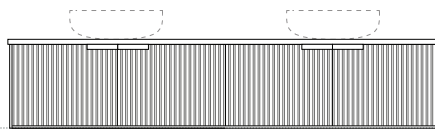

Blossom matte white

Configurations

Depth: 460mm | Height: 368mm

Bay 1
Length-600mm

Bay 2
Length-750mm

Bay 3
Length-900mm

Bay 4
Length-900mm

Wallmount height
Floor

Bay 5
Length-1200mm

Bay 6
Length-1200mm

Wallmount height
Floor

Bay 7
Length-1500mm

Bay 8
Length-1500mm

Wallmount height
Floor

Bay 9
Length-1800mm

Bay 10
Length-1800mm

Wallmount height
Floor

Price list

Above Counter Basins included

Symphony

Silestone, Caesarstone, Dekton

Bay	Configuration	Price (Symphony)	Price (Silestone, Caesarstone, Dekton)
Bay 1	600mm centre bowl	\$1,529	\$1,759
Bay 2	750mm centre bowl	\$1,683	\$1,935
Bay 3	900mm centre bowl	\$1,745	\$2,006
Bay 4	900mm off centre bowl	\$1,745	\$2,006
Bay 5	1200mm centre bowl	\$1,983	\$2,280
Bay 6	1200mm off centre bowl	\$1,983	\$2,280
Bay 7	1500mm off centre bowl	\$3,059	\$3,517
Bay 8	1500mm double bowl	\$3,211	\$3,693
Bay 9	1800mm off centre bowl	\$3,398	\$3,908
Bay 10	1800mm double bowl	\$3,567	\$4,103