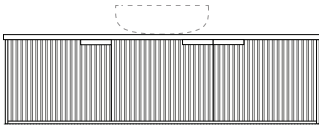

Blossom matte white

Configurations

Depth: 460mm | Height: 368mm

Bay 1
Length-600mm

Bay 2
Length-750mm

Bay 3
Length-900mm

Bay 4
Length-900mm

Wallmount height
Floor

Bay 5
Length-1200mm

Bay 6
Length-1200mm

Wallmount height
Floor

Bay 7
Length-1500mm

Bay 8
Length-1500mm

Wallmount height
Floor

Bay 9
Length-1800mm

Bay 10
Length-1800mm

Wallmount height
Floor

Price list

Above Counter Basins included

Symphony

Silestone, Caesarstone, Dekton

Bay	Configuration	Price (Symphony)	Price (Silestone, Caesarstone, Dekton)
Bay 1	600mm centre bowl	\$1,529	\$1,759
Bay 2	750mm centre bowl	\$1,683	\$1,935
Bay 3	900mm centre bowl	\$1,745	\$2,006
Bay 4	900mm off centre bowl	\$1,745	\$2,006
Bay 5	1200mm centre bowl	\$1,983	\$2,280
Bay 6	1200mm off centre bowl	\$1,983	\$2,280
Bay 7	1500mm off centre bowl	\$3,059	\$3,517
Bay 8	1500mm double bowl	\$3,211	\$3,693
Bay 9	1800mm off centre bowl	\$3,398	\$3,908
Bay 10	1800mm double bowl	\$3,567	\$4,103