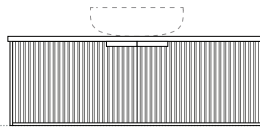

Blossom matte white

Configurations

Depth: 460mm | Height: 368mm

Bay 1
Length-600mm

Bay 2
Length-750mm

Bay 3
Length-900mm

Bay 4
Length-900mm

Wallmount height
Floor

Bay 5
Length-1200mm

Bay 6
Length-1200mm

Wallmount height
Floor

Bay 7
Length-1500mm

Bay 8
Length-1500mm

Wallmount height
Floor

Bay 9
Length-1800mm

Bay 10
Length-1800mm

Wallmount height
Floor

Price list

Above Counter Basins included

Symphony

Silestone, Caesarstone, Dekton

Bay	Configuration	Price (Symphony)	Price (Silestone, Caesarstone, Dekton)
Bay 1	600mm centre bowl	\$1,529	\$1,759
Bay 2	750mm centre bowl	\$1,683	\$1,935
Bay 3	900mm centre bowl	\$1,745	\$2,006
Bay 4	900mm off centre bowl	\$1,745	\$2,006
Bay 5	1200mm centre bowl	\$1,983	\$2,280
Bay 6	1200mm off centre bowl	\$1,983	\$2,280
Bay 7	1500mm off centre bowl	\$3,059	\$3,517
Bay 8	1500mm double bowl	\$3,211	\$3,693
Bay 9	1800mm off centre bowl	\$3,398	\$3,908
Bay 10	1800mm double bowl	\$3,567	\$4,103