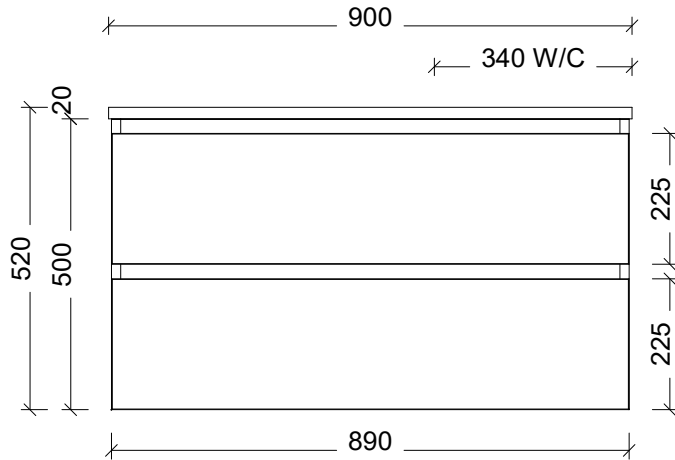

Range	Billie
Mount	Wall Hung
Size	900 Right Bowl
SKU	BIL-VCO-900-R-X-W

TOP DETAILS

Available Tops 1. SilkSurface 20mm

NOTES

Revision 01

Date 04/09/23

DIMENSIONS SHOWN ARE IN MILLIMETERS, ARE NOMINAL ONLY AND SUBJECT TO CHANGE AT ANY TIME.
DO NOT SCALE DRAWINGS.
INSTALLER TO CONFIRM ALL DIMENSIONS ON-SITE PRIOR TO INSTALL.
SIZE VARIATION (+/- 3%) IS TO BE EXPECTED ON CERAMIC TOPS.
E&OE.

©

Timberline

22 Myrtle Drive, Armidale NSW 2350
www.timberline.com.au
02 6773 8500