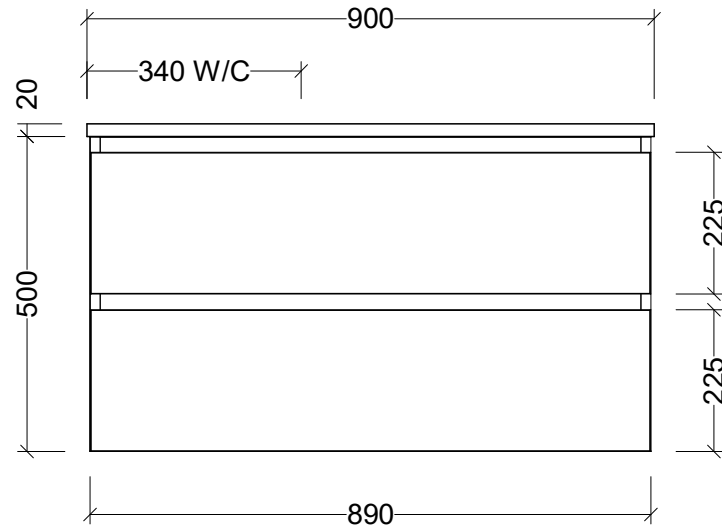

CABINET DETAILS

Range	Billie 900mm
Description	Offset Bowl Wall Hung
Cabinet SKU	BIL-VCO-900-L-X-W
TOP DETAILS	
Available Tops:	Stone
	SilkSurface

Timberline Bathroom Products Pty Ltd
 22 Myrtle Drive, Armidale NSW 2350
 www.timberline.com.au | 02 6773 8500

PLEASE NOTE: Due to the manufacturing process of ceramic tops, size variation (+/- 3%) is to be expected. E&OE. Copyright ©

LH and RH Offset Options Available