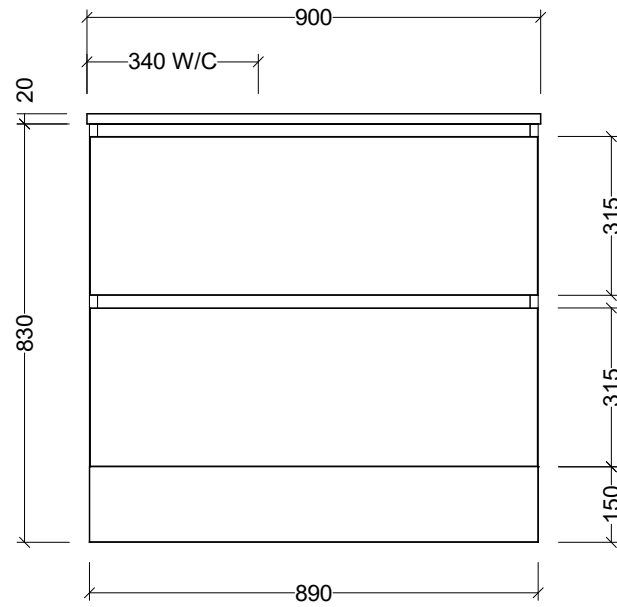

CABINET DETAILS

Range	Billie 900mm
Description	Offset Bowl Floorstanding
Cabinet SKU	BIL-VCO-900-L-X-F

TOP DETAILS

Available Tops:	Stone
	SilkSurface

Timberline Bathroom Products Pty Ltd
 22 Myrtle Drive, Armidale NSW 2350
www.timberline.com.au | 02 6773 8500

PLEASE NOTE: Due to the manufacturing process of ceramic tops, size variation (+/- 3%) is to be expected. E&OE. Copyright ©

LH and RH Offset Options Available