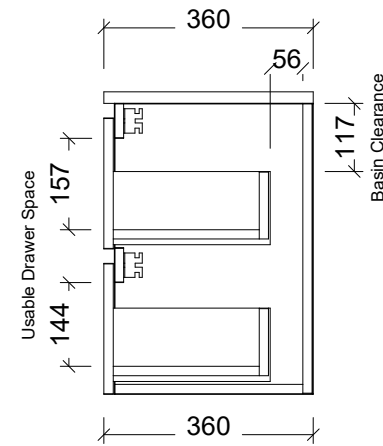

Range	Billie
Mount	Wall Hung
Size	1500 Left Bowl
SKU	BIL-VCO-1500-L-X-W

TOP DETAILS

Available Tops 1. SilkSurface 20mm

NOTES

Revision 01

Date 05/09/23

DIMENSIONS SHOWN ARE IN MILLIMETERS, ARE NOMINAL ONLY AND SUBJECT TO CHANGE AT ANY TIME.
DO NOT SCALE DRAWINGS.
INSTALLER TO CONFIRM ALL DIMENSIONS ON-SITE PRIOR TO INSTALL.
SIZE VARIATION (+/- 3%) IS TO BE EXPECTED ON CERAMIC TOPS.
E&OE.

©

Timberline

22 Myrtle Drive, Armidale NSW 2350
www.timberline.com.au
02 6773 8500