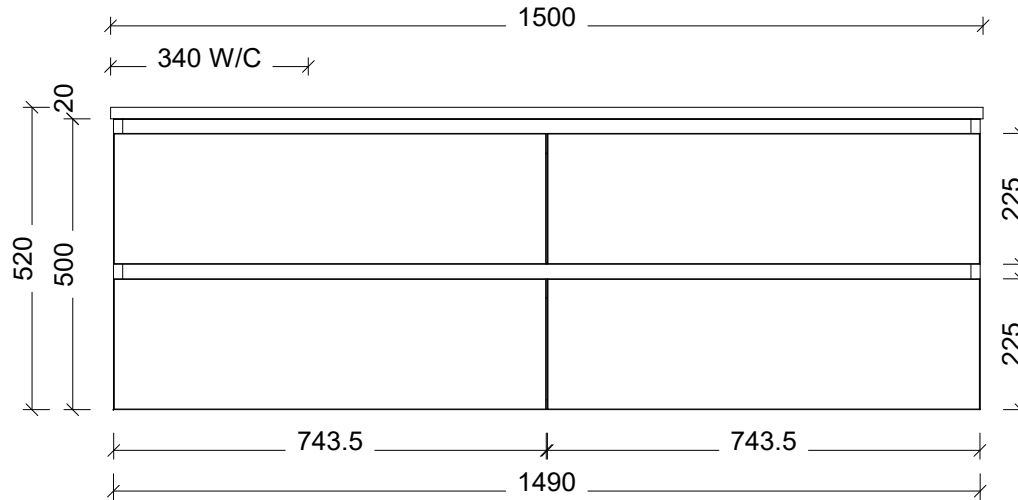

Range	Billie
Mount	Wall Hung
Size	1500 Left Bowl
SKU	BIL-VCO-1500-L-X-W

TOP DETAILS

Available Tops 1. SilkSurface 20mm

NOTES

Revision 01

Date 05/09/23

DIMENSIONS SHOWN ARE IN MILLIMETERS, ARE NOMINAL ONLY AND SUBJECT TO CHANGE AT ANY TIME.
DO NOT SCALE DRAWINGS.
INSTALLER TO CONFIRM ALL DIMENSIONS ON-SITE PRIOR TO INSTALL.
SIZE VARIATION (+/- 3%) IS TO BE EXPECTED ON CERAMIC TOPS.
E&OE.

©

Timberline

22 Myrtle Drive, Armidale NSW 2350
www.timberline.com.au
02 6773 8500