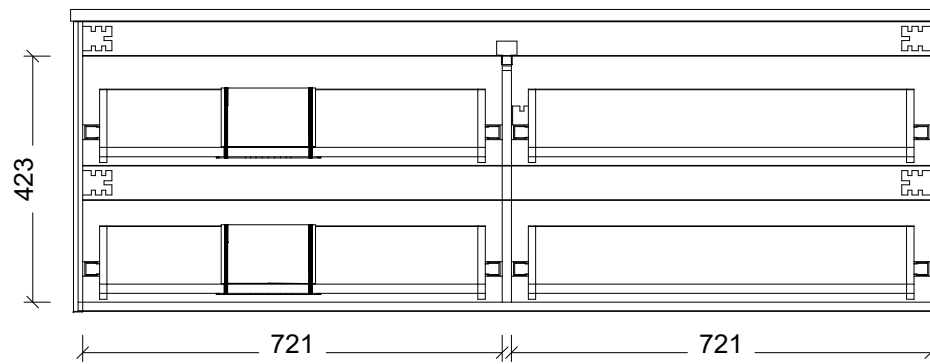

Range	Billie
Mount	Wall Hung
Size	1500 Left Bowl
SKU	BIL-VCO-1500-L-X-W

TOP DETAILS

Available Tops 1. SilkSurface 20mm

NOTES

Revision 01

Date 05/09/23

DIMENSIONS SHOWN ARE IN MILLIMETERS, ARE NOMINAL ONLY AND SUBJECT TO CHANGE AT ANY TIME.
DO NOT SCALE DRAWINGS.
INSTALLER TO CONFIRM ALL DIMENSIONS ON-SITE PRIOR TO INSTALL.
SIZE VARIATION (+/- 3%) IS TO BE EXPECTED ON CERAMIC TOPS.
E&OE.

©

Timberline

22 Myrtle Drive, Armidale NSW 2350
www.timberline.com.au
02 6773 8500