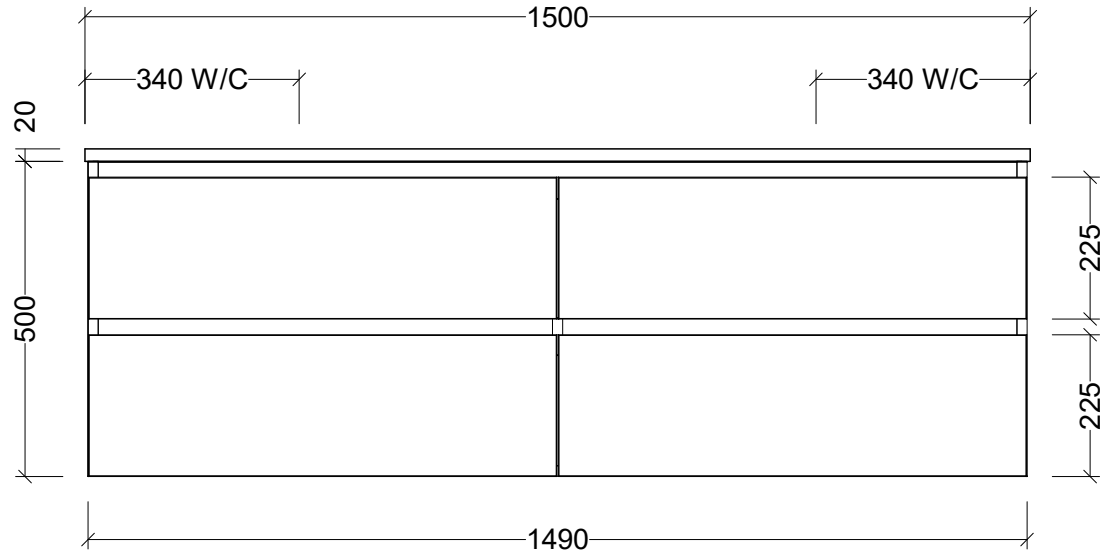

CABINET DETAILS

Range	Billie 1500mm
Description	Double Bowl Wall Hung
Cabinet SKU	BIL-VCO-1500-D-X-W

TOP DETAILS

Available Tops:	Stone
	SilkSurface

Timberline Bathroom Products Pty Ltd
 22 Myrtle Drive, Armidale NSW 2350
www.timberline.com.au | 02 6773 8500

PLEASE NOTE: Due to the manufacturing process of ceramic tops, size variation (+/- 3%) is to be expected. E&OE. Copyright ©

LH and RH Single Bowl Offset Options Available