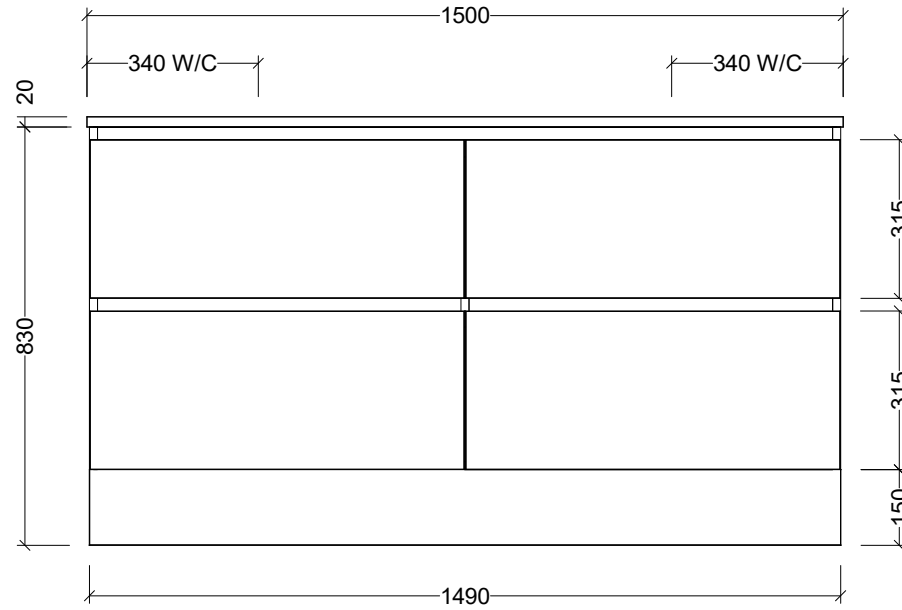

CABINET DETAILS

Range	Billie 1500mm
Description	Double Bowl Floorstanding
Cabinet SKU	BIL-VCO-1500-D-X-F

TOP DETAILS

Available Tops:	Stone
	SilkSurface

Timberline Bathroom Products Pty Ltd
 22 Myrtle Drive, Armidale NSW 2350
www.timberline.com.au | 02 6773 8500

PLEASE NOTE: Due to the manufacturing process of ceramic tops, size variation (+/- 3%) is to be expected. E&OE. Copyright ©

LH and RH Single Bowl Offset Options Available