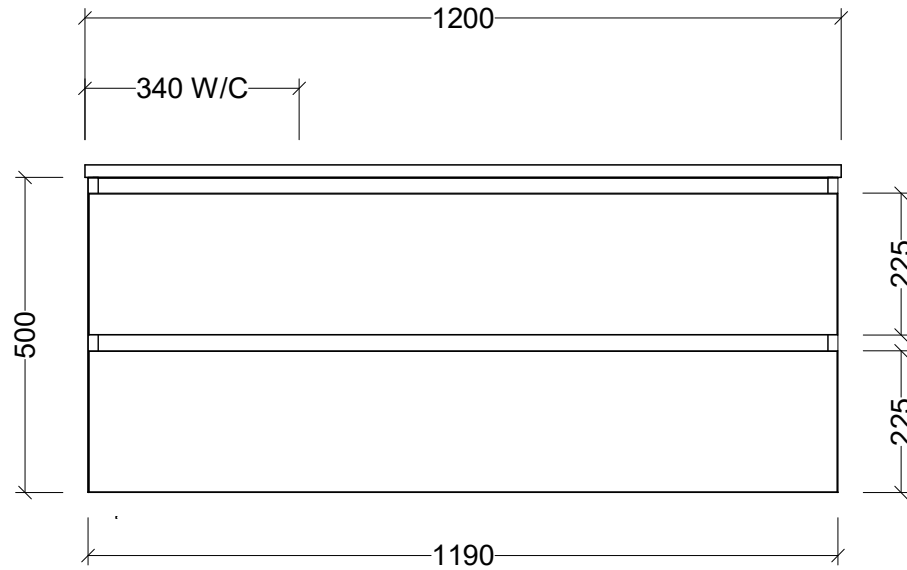

CABINET DETAILS

| | |
|--------------------|-----------------------|
| Range | Billie 1200mm |
| Description | Offset Bowl Wall Hung |
| Cabinet SKU | BIL-VCO-1200-L-X-W |
| TOP DETAILS | |
| Available Tops: | Stone |
| | SilkSurface |

LH and RH Offset Options Available