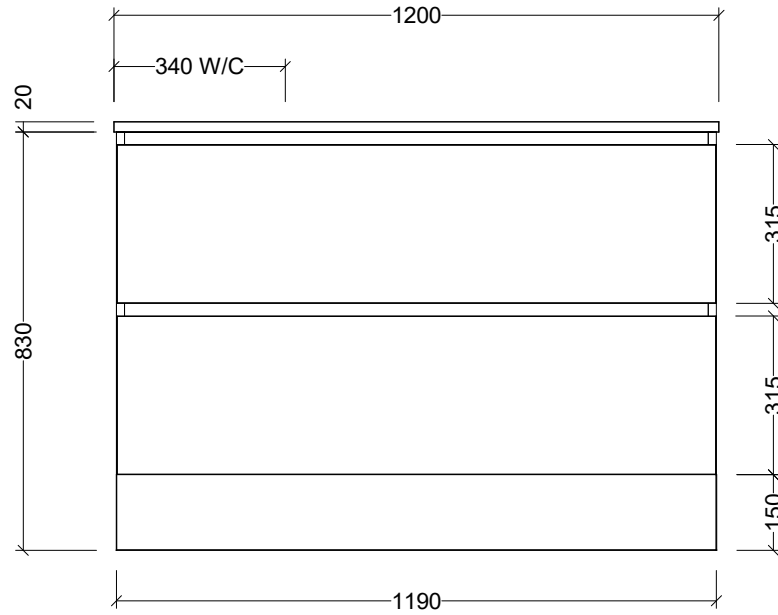

## CABINET DETAILS

Range	Billie 1200mm
Description	Offset Bowl Floorstanding
Cabinet SKU	BIL-VCO-1200-L-X-F

## TOP DETAILS

Available Tops:	Stone
	SilkSurface

**Timberline Bathroom Products Pty Ltd**  
 22 Myrtle Drive, Armidale NSW 2350  
 www.timberline.com.au | 02 6773 8500

PLEASE NOTE: Due to the manufacturing process of ceramic tops, size variation (+/- 3%) is to be expected. E&OE. Copyright ©

LH and RH Offset Options Available