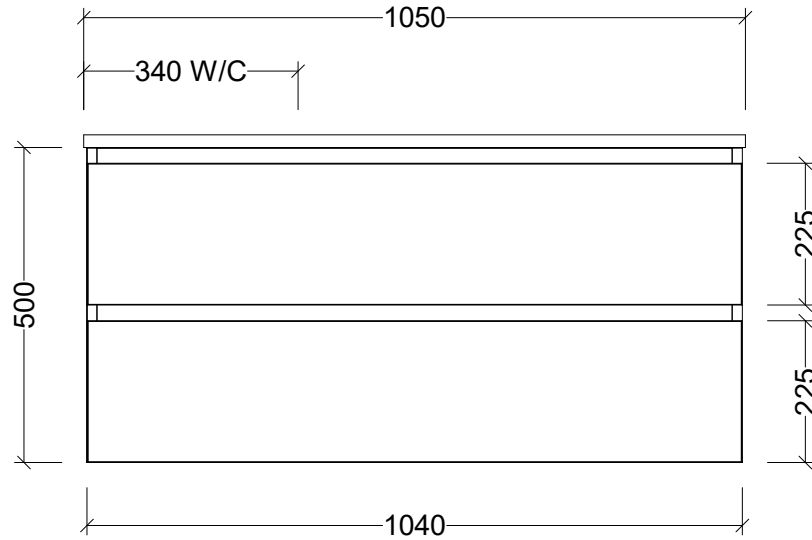

CABINET DETAILS

Range	Billie 1050mm
Description	Offset Bowl Wall Hung
Cabinet SKU	BIL-VCO-1050-L-X-W
TOP DETAILS	
Available Tops:	Stone
	SilkSurface

Timberline Bathroom Products Pty Ltd
 22 Myrtle Drive, Armidale NSW 2350
 www.timberline.com.au | 02 6773 8500

PLEASE NOTE: Due to the manufacturing process of ceramic tops, size variation (+/- 3%) is to be expected. E&OE. Copyright ©

LH and RH Offset Options Available