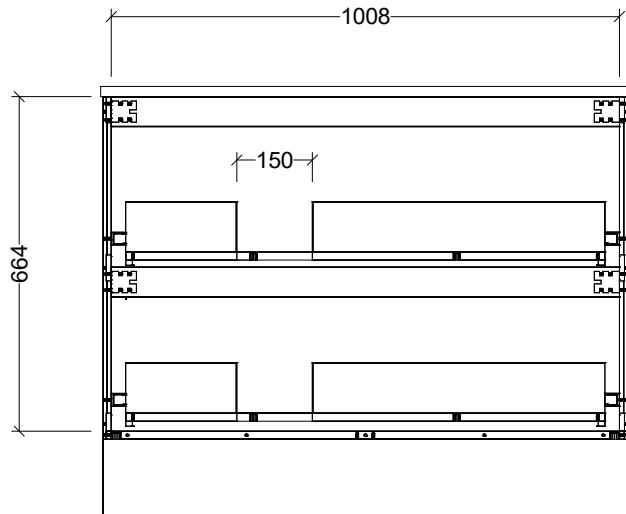

LH and RH Offset Options Available

CABINET DETAILS

Range	Billie 1050mm
Description	Offset Bowl Floorstanding
Cabinet SKU	BIL-VCO-1050-L-X-F

TOP DETAILS

Available Tops:	Stone
	SilkSurface

Timberline Bathroom Products Pty Ltd
 22 Myrtle Drive, Armidale NSW 2350
 www.timberline.com.au | 02 6773 8500

PLEASE NOTE: Due to the manufacturing process of ceramic tops, size variation (+/- 3%) is to be expected. E&OE. Copyright ©