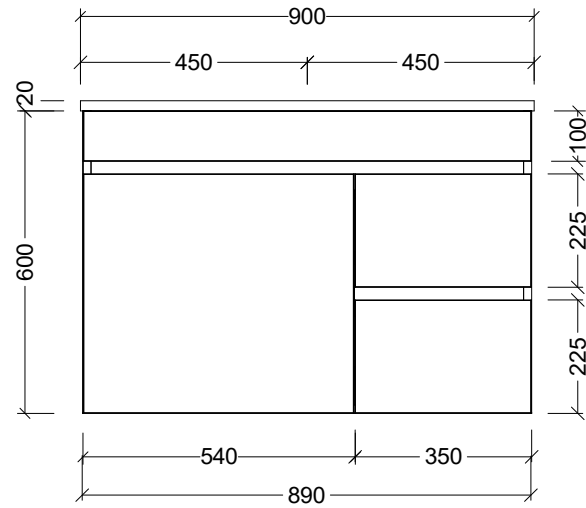

CABINET DETAILS

Range	Bargo 900mm
Description	Single Bowl Wall Hung
Cabinet SKU	BAR-VCO-900-C-X-W

TOP DETAILS

Available Tops:	Alpha Ceramic
	Regal Mineral
	Haven Matt Dolomite
	Quest Gloss Dolomite
	Classic Mineral
	SilkSurface
	Stone

Timberline Bathroom Products Pty Ltd
22 Myrtle Drive, Armidale NSW 2350
www.timberline.com.au | 02 6773 8500

PLEASE NOTE: Due to the manufacturing process of ceramic tops, size variation (+/- 3%) is to be expected. E&OE. Copyright ©

LH and RH Drawer Options Available