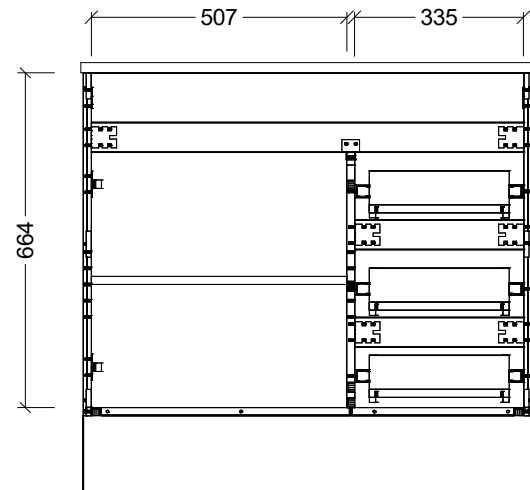

LH and RH Drawer Options Available

T Timberline

CABINET DETAILS

Range	Bargo 900mm
Description	Single Bowl Floorstanding
Cabinet SKU	BAR-VCO-900-C-X-F

TOP DETAILS

Available Tops:	Alpha Ceramic
	Regal Mineral
	Haven Matt Dolomite
	Quest Gloss Dolomite
	Classic Mineral
	SilkSurface
	Stone