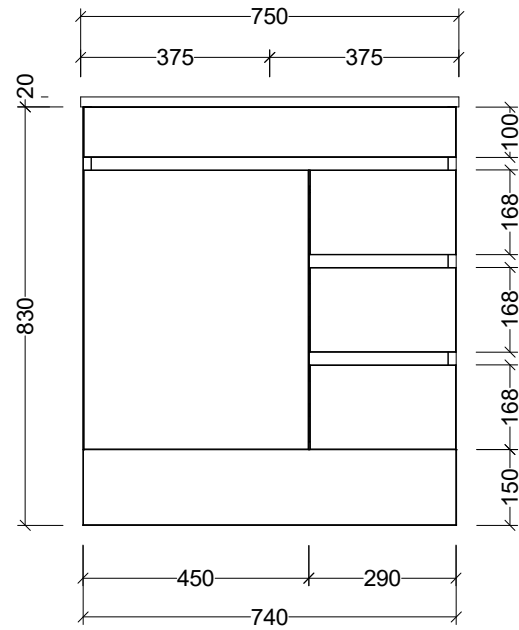

CABINET DETAILS

Range	Bargo 750
Description	Single Bowl Floorstanding
Cabinet SKU	BAR-VCO-750-C-X-F

TOP DETAILS

Available Tops:	Alpha Ceramic
	Regal Mineral
	Haven Matt Dolomite
	Quest Gloss Dolomite
	Classic Mineral
	SilkSurface
	Stone

Timberline Bathroom Products Pty Ltd
 22 Myrtle Drive, Armidale NSW 2350
www.timberline.com.au | 02 6773 8500

PLEASE NOTE: Due to the manufacturing process of ceramic tops, size variation (+/- 3%) is to be expected. E&OE. Copyright ©