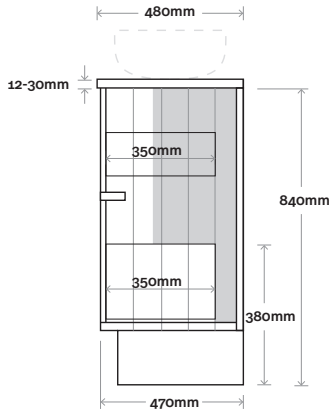

MARQUIS

Anna

Anna 3 750mm off centre basin

Top Thickness
Caesarstone: 20mm
Dekton: 12mm
Symphony: 20mm
Timber: 30-35mm
(Above counter only)

Note:

- Stone & Timber waste centre: 300mm std (may vary depending on basin)
- Left or Right hand basin

■ Plumbing allowance

Plumbing

Configuration

Kick