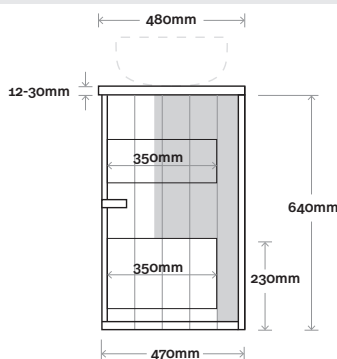

## Configuration

Kick

Legs

Wallmount

Top Drawer Box

All measurements are in 'mm' and are approximate and to be used as a guide only. Installation preparations are not recommended without product onsite.