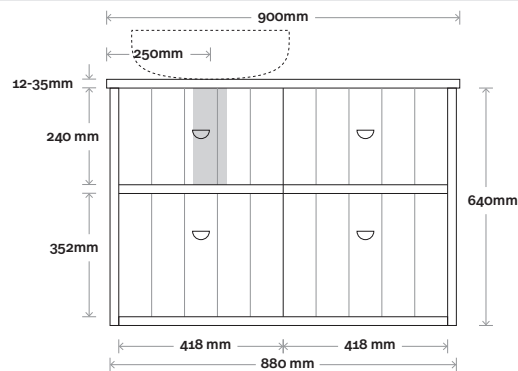

## Configuration

Kick

Legs

Wallmount

Top Drawer Box

All measurements are in 'mm' and are approximate and to be used as a guide only. Installation preparations are not recommended without product onsite.