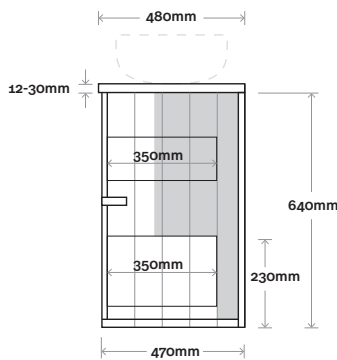

## Configuration

Kick

Legs

Wallmount

Top Drawer Box

All measurements are in 'mm' and are approximate and to be used as a guide only. Installation preparations are not recommended without product onsite.