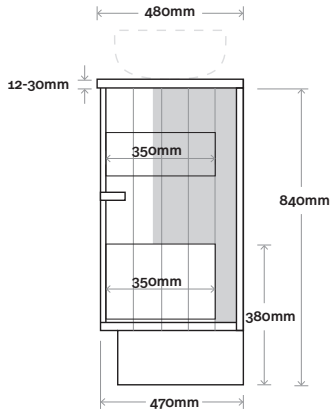

# Anna

Anna 1 600mm centre basin

**Top Thickness**  
Caesarstone: 20mm  
Dekton: 12mm  
Symphony: 20mm  
Timber: 30-35mm  
(Above counter only)

**Note:**  
• Stone & Timber waste centre:  
300mm std (may vary depending on basin)

## Configuration

Kick

Legs

Wallmount

Top Drawer Box

All measurements are in 'mm' and are approximate and to be used as a guide only. Installation preparations are not recommended without product onsite.