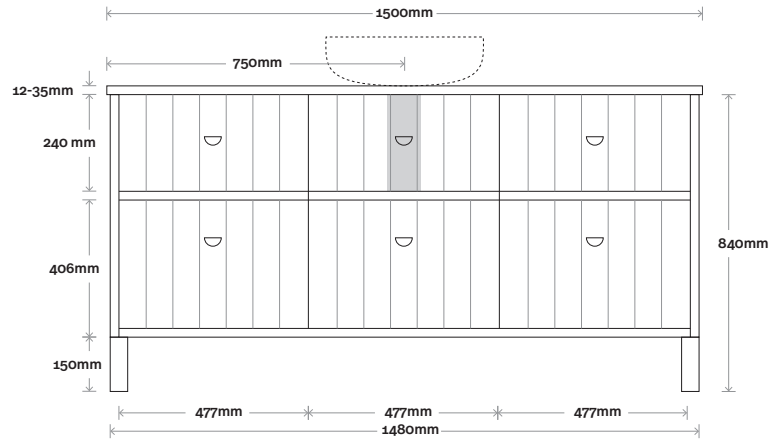

## Configuration

Kick

Legs

Wallmount

Top Drawer Box

All measurements are in 'mm' and are approximate and to be used as a guide only. Installation preparations are not recommended without product onsite.