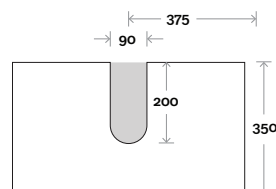

## Configuration

Kick

Legs

Wallmount

Top Drawer Box

All measurements are in 'mm' and are approximate and to be used as a guide only. Installation preparations are not recommended without product onsite.