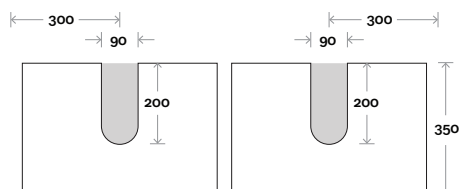

## Configuration

Kick

Legs

Wallmount

Top Drawer Box

All measurements are in 'mm' and are approximate and to be used as a guide only. Installation preparations are not recommended without product onsite.