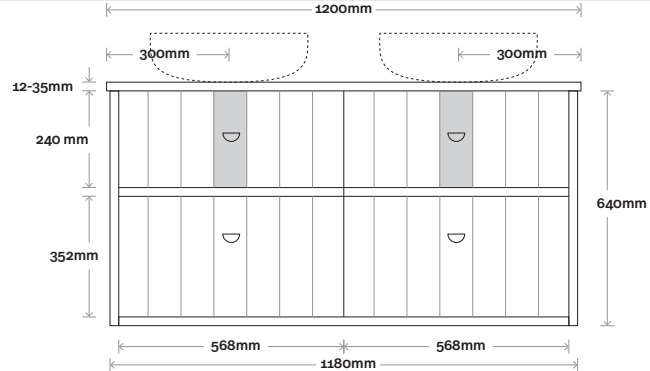

## Configuration

Kick

Legs

Wallmount

Top Drawer Box

All measurements are in 'mm' and are approximate and to be used as a guide only. Installation preparations are not recommended without product onsite.