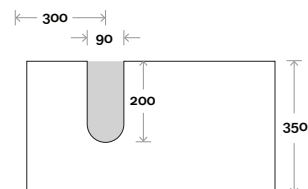

## Configuration

Kick

Legs

Wallmount

Top Drawer Box