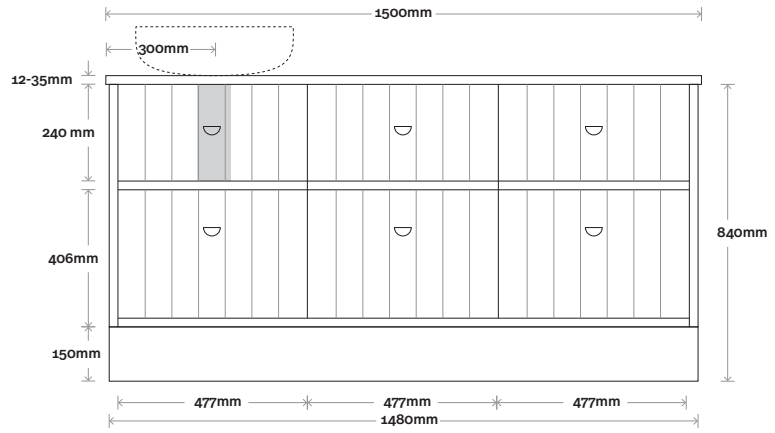

MARQUIS

Anna

Anna 9 1500mm off centre basin

Top Thickness
Caesarstone: 20mm
Dekton: 12mm
Symphony: 20mm
Timber: 30-35mm
(Above counter only)

Note:
• Stone & Timber waste centre:
300 mm std (may vary depending on basin)
• Left or Right hand basin

Plumbing allowance

Plumbing

Configuration

Kick