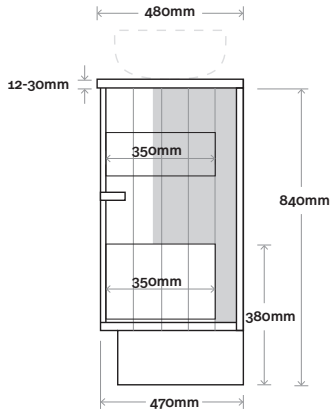

## Configuration

Kick

Legs

Wallmount

Top Drawer Box

All measurements are in 'mm' and are approximate and to be used as a guide only. Installation preparations are not recommended without product onsite.

# Anna

Anna 2 750mm centre basin

**Top Thickness**  
Caesarstone: 20mm  
Dekton: 12mm  
Symphony: 20mm  
Timber: 30-35mm  
(Above counter only)

**Note:**  
• Stone & Timber waste centre:  
375mm std (may vary depending on basin)