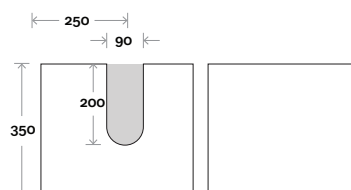

## Configuration

Kick

Legs

Wallmount

Top Drawer Box

All measurements are in 'mm' and are approximate and to be used as a guide only. Installation preparations are not recommended without product onsite.