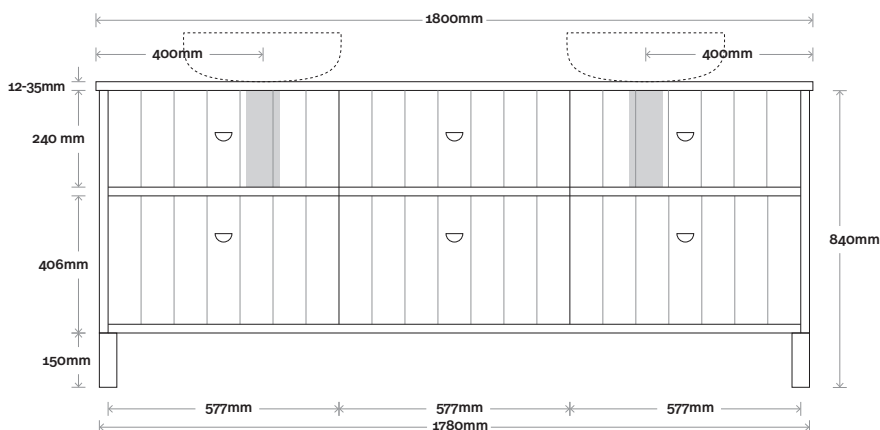

## Configuration

Kick

Legs

Wallmount

Top Drawer Box

All measurements are in 'mm' and are approximate and to be used as a guide only. Installation preparations are not recommended without product onsite.