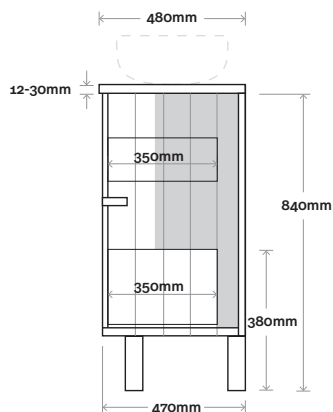

MARQUIS

Anna

Anna 12 1800mm off centre basin

Top Thickness
Caesarstone: 20mm
Dekton: 12mm
Symphony: 20mm
Timber: 30-35mm
(Above counter only)

Note:
• Stone & Timber waste centre:
400mm std (may vary depending on basin)
• Left or Right hand basin
■ Plumbing allowance

Plumbing

Configuration

Kick

Legs

Wallmount

Top Drawer Box

All measurements are in 'mm' and are approximate and to be used as a guide only. Installation preparations are not recommended without product onsite.