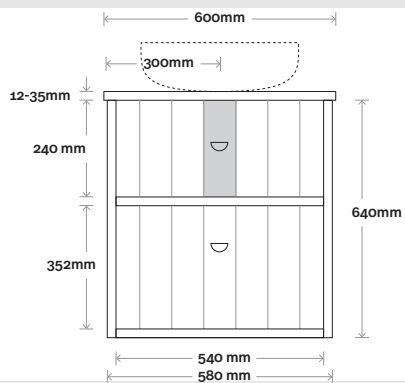

## Configuration

Kick

Legs

Wallmount

Top Drawer Box

All measurements are in 'mm' and are approximate and to be used as a guide only. Installation preparations are not recommended without product onsite.