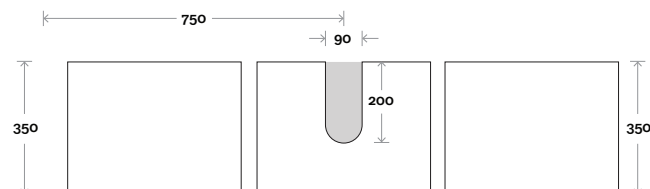

## Configuration

Kick

Legs

Wallmount

Top Drawer Box

All measurements are in 'mm' and are approximate and to be used as a guide only. Installation preparations are not recommended without product onsite.