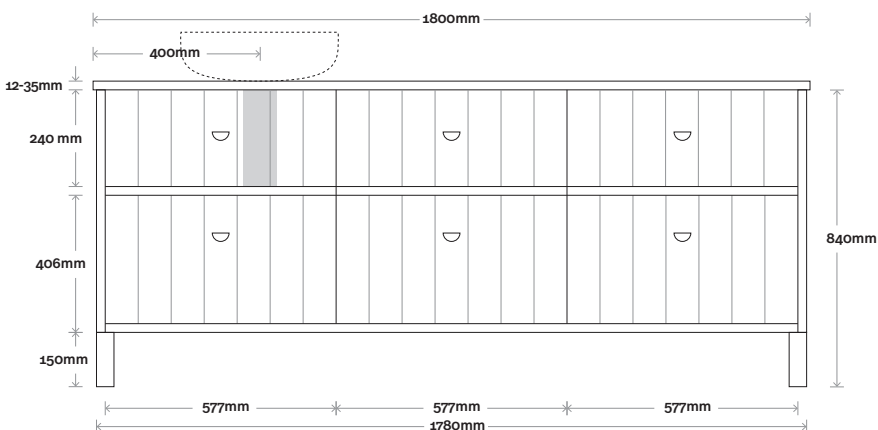

MARQUIS

Anna

Anna 12 1800mm off centre basin

Top Thickness
Caesarstone: 20mm
Dekton: 12mm
Symphony: 20mm
Timber: 30-35mm
(Above counter only)

Note:
• Stone & Timber waste centre:
400mm std (may vary depending on basin)
• Left or Right hand basin
■ Plumbing allowance

Plumbing

Configuration

Kick

Legs

Wallmount

Top Drawer Box

All measurements are in 'mm' and are approximate and to be used as a guide only. Installation preparations are not recommended without product onsite.