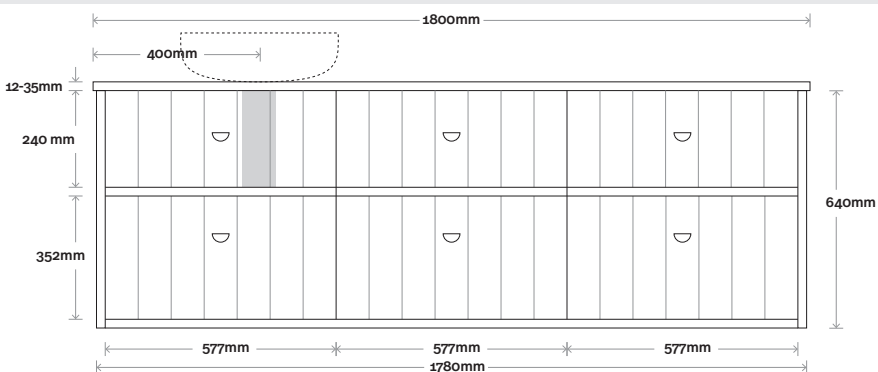

## Configuration

Kick

Legs

Wallmount

Top Drawer Box

All measurements are in 'mm' and are approximate and to be used as a guide only. Installation preparations are not recommended without product onsite.