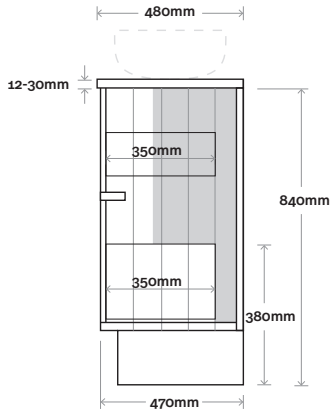

MARQUIS

Anna

Anna 8 1500mm double basin

Top Thickness
Caesarstone: 20mm
Dekton: 12mm
Symphony: 20mm
Timber: 30-35mm
(Above counter only)

Note:
• Stone & Timber waste centre:
300mm std (may vary depending on basin)

Plumbing allowance

Plumbing

Configuration

Kick