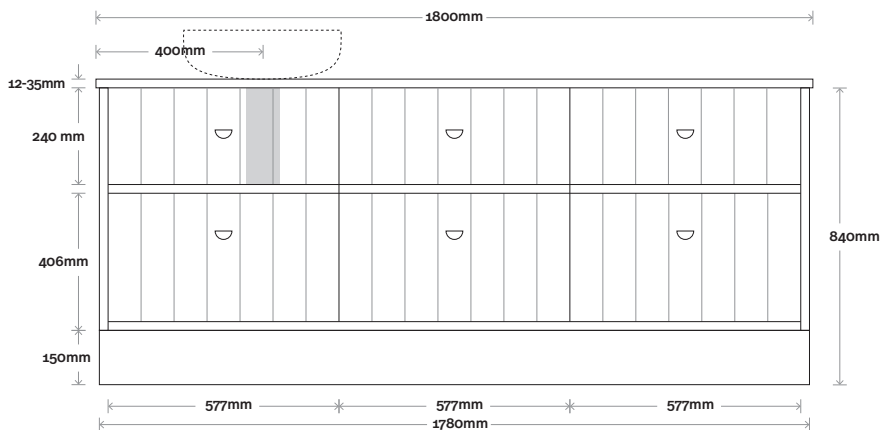

MARQUIS

Anna

Anna 12 1800mm off centre basin

Top Thickness
Caesarstone: 20mm
Dekton: 12mm
Symphony: 20mm
Timber: 30-35mm
(Above counter only)

Note:
• Stone & Timber waste centre:
400mm std (may vary depending on basin)
• Left or Right hand basin
■ Plumbing allowance

Plumbing

Configuration

Kick