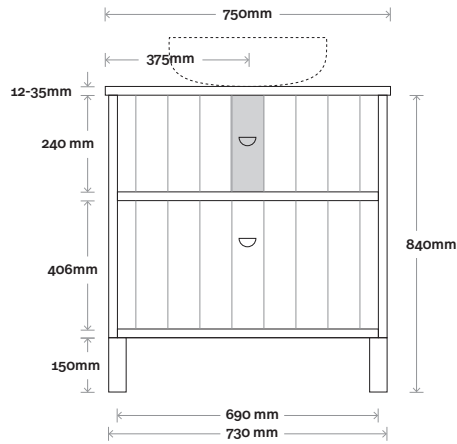

## Configuration

Kick

Legs

Wallmount

Top Drawer Box

All measurements are in 'mm' and are approximate and to be used as a guide only. Installation preparations are not recommended without product onsite.