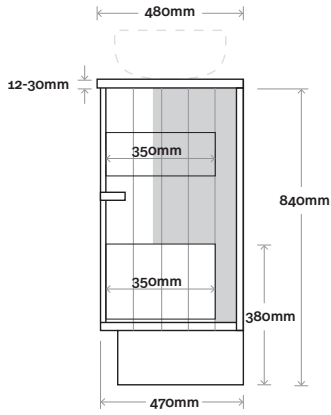

## Configuration

Kick

Legs

Wallmount

Top Drawer Box

All measurements are in 'mm' and are approximate and to be used as a guide only. Installation preparations are not recommended without product onsite.

# Anna

Anna 5 1200mm double basin

**Top Thickness**  
Caesarstone: 20mm  
Dekton: 12mm  
Symphony: 20mm  
Timber: 30-35mm  
(Above counter only)

**Note:**  
• Stone & Timber waste centre:  
300mm std (may vary depending on basin)