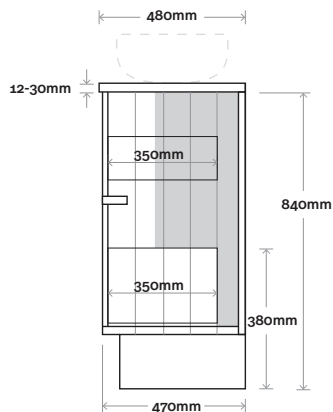

MARQUIS

Anna

Anna 12 1800mm off centre basin

Top Thickness
Caesarstone: 20mm
Dekton: 12mm
Symphony: 20mm
Timber: 30-35mm
(Above counter only)

Note:
• Stone & Timber waste centre:
400mm std (may vary depending on basin)
• Left or Right hand basin
■ Plumbing allowance

Plumbing

Configuration

Kick