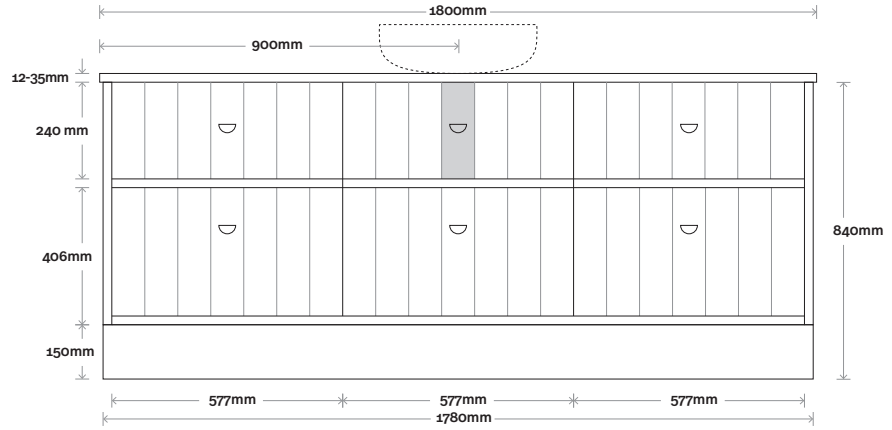

MARQUIS

Anna

Anna 10 1800mm single basin

Top Thickness
Caesarstone: 20mm
Dekton: 12mm
Symphony: 20mm
Timber: 30-35mm
(Above counter only)

Note:
• Stone & Timber waste centre:
900mm std (may vary depending on basin)

Plumbing allowance

Plumbing

Configuration

Kick