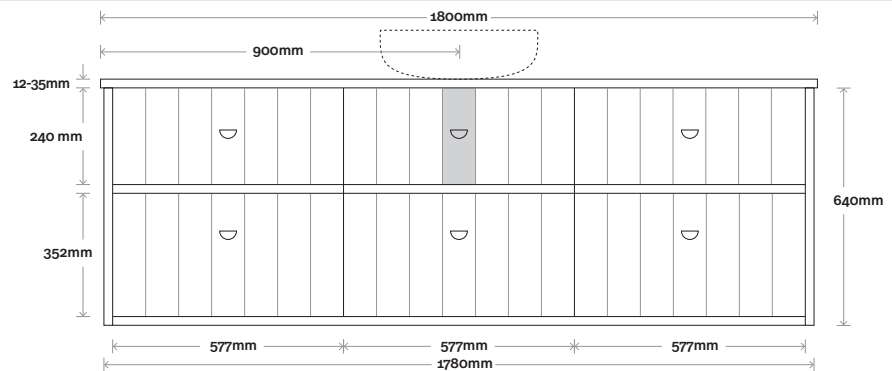

## Configuration

Kick

Legs

Wallmount

Top Drawer Box

All measurements are in 'mm' and are approximate and to be used as a guide only. Installation preparations are not recommended without product onsite.