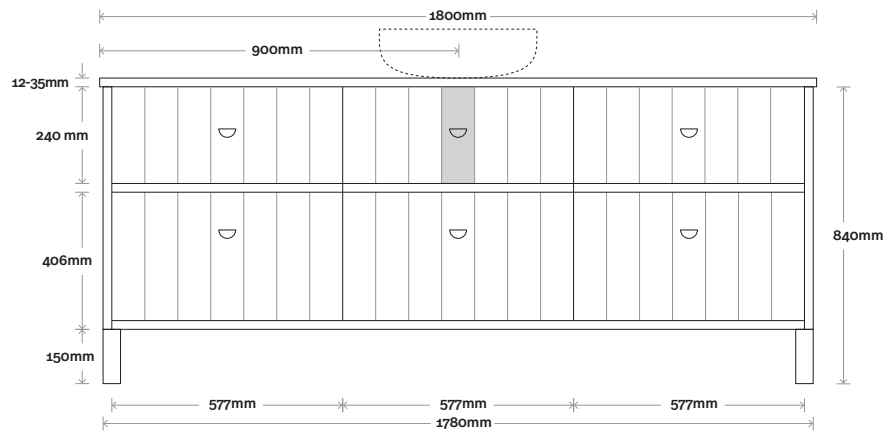

## Configuration

Kick

Legs

Wallmount

Top Drawer Box

All measurements are in 'mm' and are approximate and to be used as a guide only. Installation preparations are not recommended without product onsite.