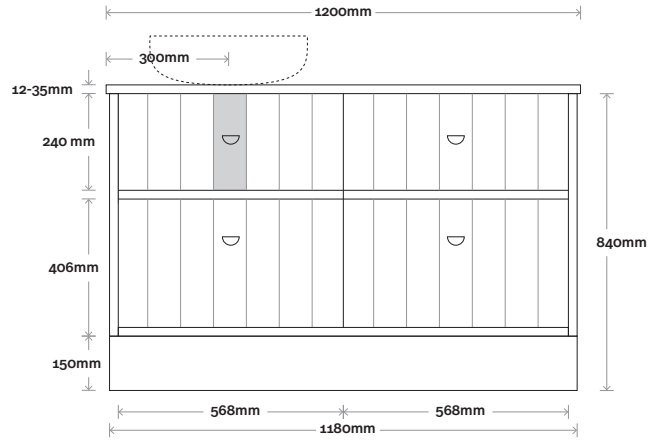

MARQUIS

Anna

Anna 6 1200mm off centre basin

Top Thickness
Caesarstone: 20mm
Dekton: 12mm
Symphony: 20mm
Timber: 30-35mm
(Above counter only)

Note:
• Stone & Timber waste centre:
300mm std (may vary depending on basin)
• Left or Right hand basin

Plumbing allowance

Plumbing

Configuration

Kick