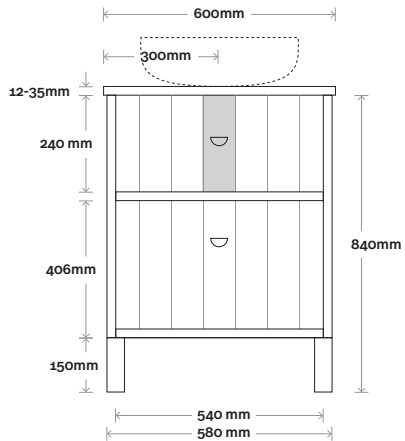

# Anna

Anna 1 600mm centre basin

**Top Thickness**  
Caesarstone: 20mm  
Dekton: 12mm  
Symphony: 20mm  
Timber: 30-35mm  
(Above counter only)

**Note:**  
• Stone & Timber waste centre:  
300mm std (may vary depending on basin)

## Configuration

Kick

Legs

Wallmount

Top Drawer Box

All measurements are in 'mm' and are approximate and to be used as a guide only. Installation preparations are not recommended without product onsite.