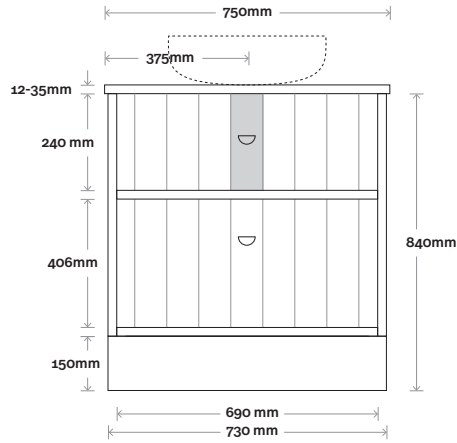

MARQUIS

Anna

Anna 2 750mm centre basin

Top Thickness
Caesarstone: 20mm
Dekton: 12mm
Symphony: 20mm
Timber: 30-35mm
(Above counter only)

Note:
• Stone & Timber waste centre:
375mm std (may vary depending on basin)

Plumbing allowance

Plumbing

Configuration

Kick