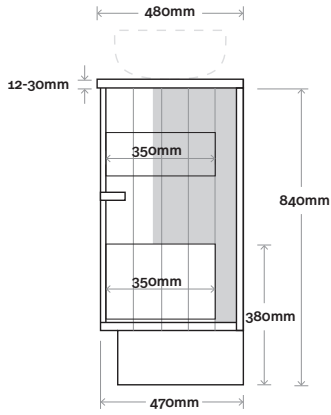

## Configuration

Kick

Legs

Wallmount

Top Drawer Box

All measurements are in 'mm' and are approximate and to be used as a guide only. Installation preparations are not recommended without product onsite.

# Anna

Anna 9 1500mm off centre basin

**Top Thickness**  
Caesarstone: 20mm  
Dekton: 12mm  
Symphony: 20mm  
Timber: 30-35mm  
(Above counter only)

**Note:**  
• Stone & Timber waste centre:  
300 mm std (may vary depending on basin)  
• Left or Right hand basin  
  
**Plumbing allowance**