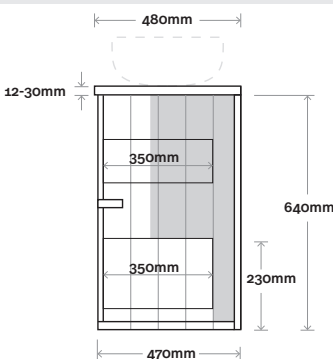

## Configuration

Kick

Legs

Wallmount

Top Drawer Box

All measurements are in 'mm' and are approximate and to be used as a guide only. Installation preparations are not recommended without product onsite.