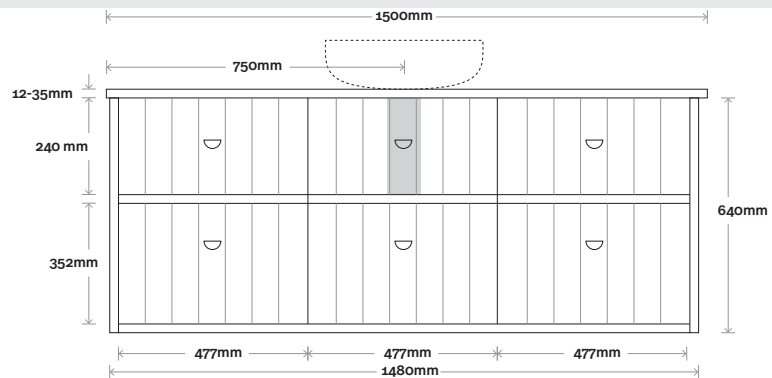

## Configuration

Kick

Legs

Wallmount

Top Drawer Box

All measurements are in 'mm' and are approximate and to be used as a guide only. Installation preparations are not recommended without product onsite.