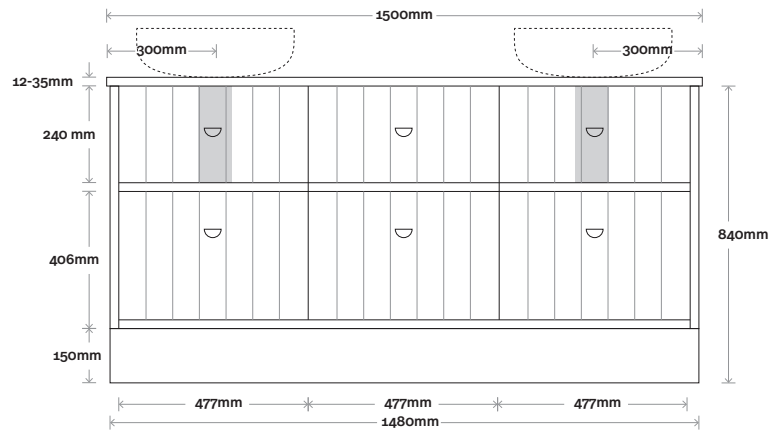

MARQUIS

Anna

Anna 8 1500mm double basin

Top Thickness
Caesarstone: 20mm
Dekton: 12mm
Symphony: 20mm
Timber: 30-35mm
(Above counter only)

Note:
• Stone & Timber waste centre:
300mm std (may vary depending on basin)

Plumbing allowance

Plumbing

Configuration

Kick