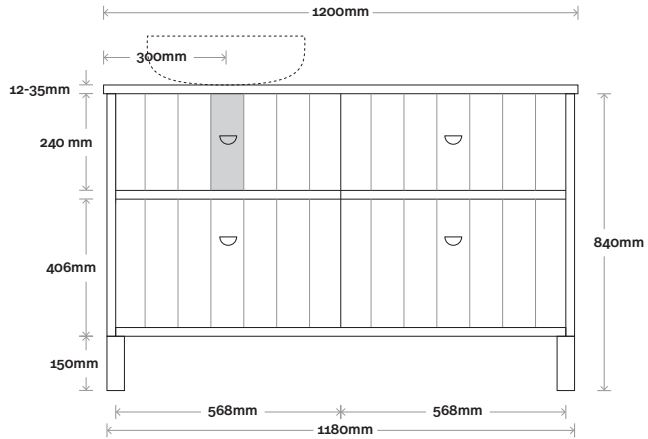

## Configuration

Kick

Legs

Wallmount

Top Drawer Box

All measurements are in 'mm' and are approximate and to be used as a guide only. Installation preparations are not recommended without product onsite.