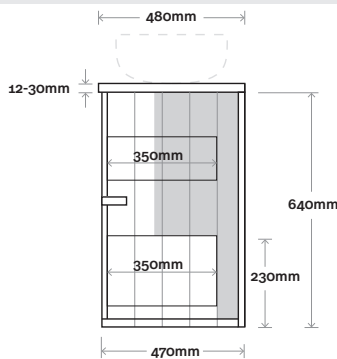

## Configuration

Kick

Legs

Wallmount

Top Drawer Box

All measurements are in 'mm' and are approximate and to be used as a guide only. Installation preparations are not recommended without product onsite.