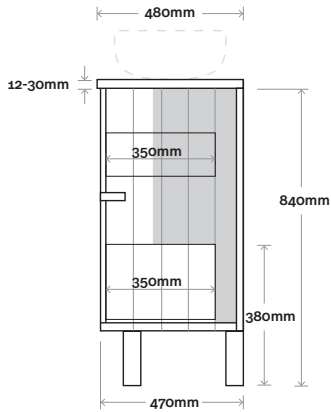

## Configuration

Kick

Legs

Wallmount

Top Drawer Box

All measurements are in 'mm' and are approximate and to be used as a guide only. Installation preparations are not recommended without product onsite.

# Anna

Anna 9 1500mm off centre basin

**Top Thickness**  
Caesarstone: 20mm  
Dekton: 12mm  
Symphony: 20mm  
Timber: 30-35mm  
(Above counter only)

**Note:**  
• Stone & Timber waste centre:  
300 mm std (may vary depending on basin)  
• Left or Right hand basin  
  
**Plumbing allowance**