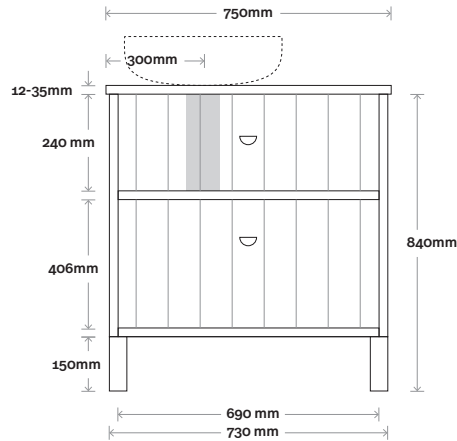

MARQUIS

Anna

Anna 3 750mm off centre basin

Top Thickness
Caesarstone: 20mm
Dekton: 12mm
Symphony: 20mm
Timber: 30-35mm
(Above counter only)

Note:

- Stone & Timber waste centre: 300mm std (may vary depending on basin)
- Left or Right hand basin

■ Plumbing allowance

Plumbing

Configuration

Kick

Legs

Wallmount

Top Drawer Box