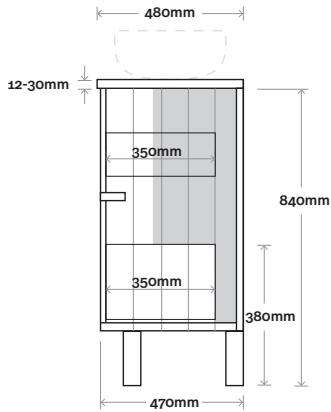

## Configuration

Kick

Legs

Wallmount

Top Drawer Box

All measurements are in 'mm' and are approximate and to be used as a guide only. Installation preparations are not recommended without product onsite.