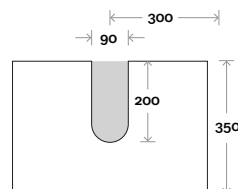

## Configuration

Kick

Legs

Wallmount

Top Drawer Box

All measurements are in 'mm' and are approximate and to be used as a guide only. Installation preparations are not recommended without product onsite.

# Anna

Anna 2 750mm centre basin

**Top Thickness**  
Caesarstone: 20mm  
Dekton: 12mm  
Symphony: 20mm  
Timber: 30-35mm  
(Above counter only)

**Note:**  
• Stone & Timber waste centre:  
375mm std (may vary depending on basin)