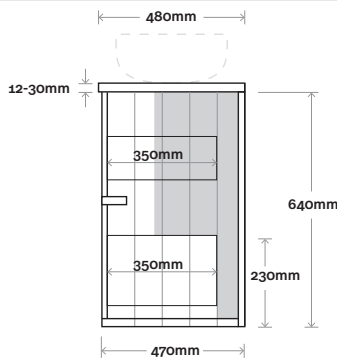

## Configuration

Kick

Legs

Wallmount

Top Drawer Box

All measurements are in 'mm' and are approximate and to be used as a guide only. Installation preparations are not recommended without product onsite.