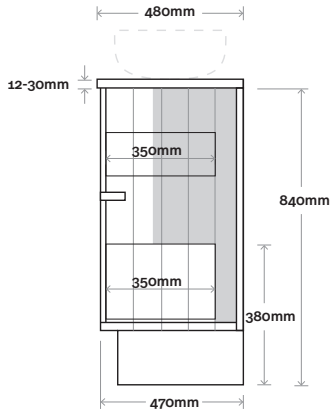

### Note:

• Stone & Timber waste centre:  
250mm std (may vary depending on basin)

• Left or Right hand basin

Plumbing allowance

## Configuration

Kick

Legs

Wallmount

Top Drawer Box

All measurements are in 'mm' and are approximate and to be used as a guide only. Installation preparations are not recommended without product onsite.