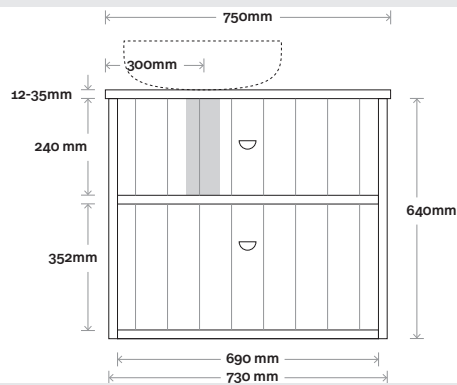

## Configuration

Kick

Legs

Wallmount

Top Drawer Box