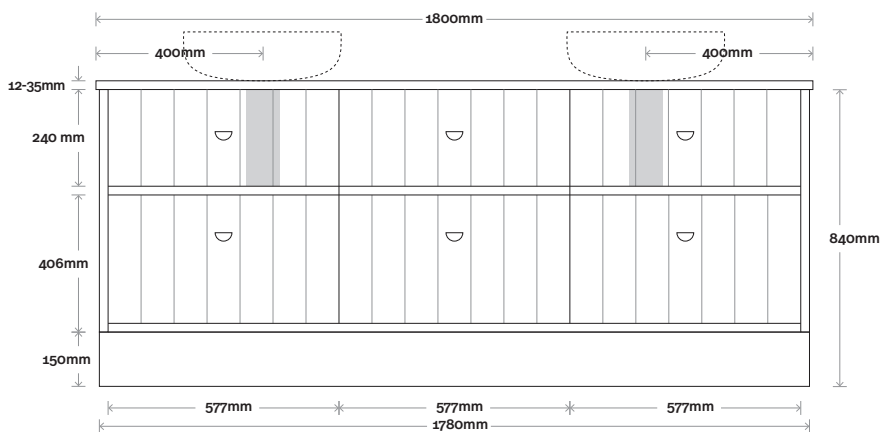

MARQUIS

Anna

Anna 11 1800mm double basin

Top Thickness
Caesarstone: 20mm
Dekton: 12mm
Symphony: 20mm
Timber: 30-35mm
(Above counter only)

Note:
• Stone & Timber waste centre:
400mm std (may vary depending on basin)

Plumbing allowance

Plumbing

Configuration

Kick