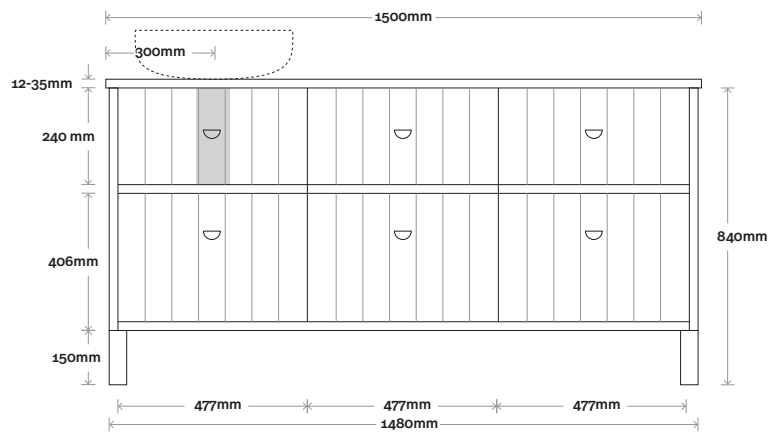

MARQUIS

Anna

Anna 9 1500mm off centre basin

Top Thickness
Caesarstone: 20mm
Dekton: 12mm
Symphony: 20mm
Timber: 30-35mm
(Above counter only)

Note:
• Stone & Timber waste centre:
300 mm std (may vary depending on basin)
• Left or Right hand basin

Plumbing allowance

Plumbing

Configuration

Kick

Legs

Wallmount

Top Drawer Box

All measurements are in 'mm' and are approximate and to be used as a guide only. Installation preparations are not recommended without product onsite.