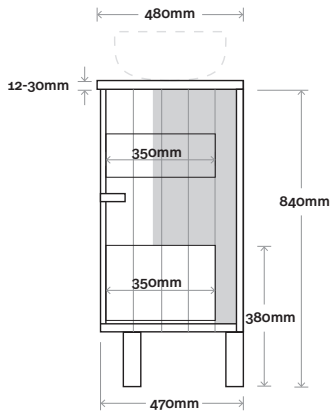

### Note:

• Stone & Timber waste centre:  
250mm std (may vary depending on basin)

• Left or Right hand basin

Plumbing allowance

## Configuration

Kick

Legs

Wallmount

Top Drawer Box

All measurements are in 'mm' and are approximate and to be used as a guide only. Installation preparations are not recommended without product onsite.