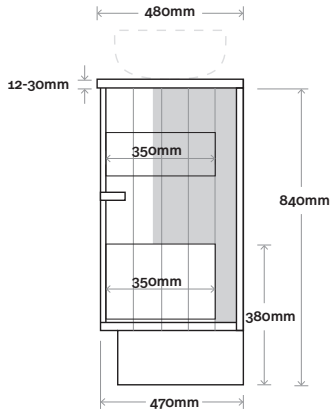

MARQUIS

Anna

Anna 10 1800mm single basin

Top Thickness
Caesarstone: 20mm
Dekton: 12mm
Symphony: 20mm
Timber: 30-35mm
(Above counter only)

Note:
• Stone & Timber waste centre:
900mm std (may vary depending on basin)

Plumbing allowance

Plumbing

Configuration

Kick