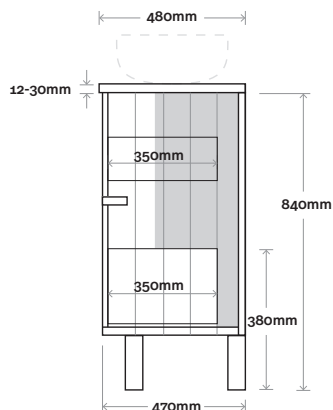

## Configuration

Kick

Legs

Wallmount

Top Drawer Box

All measurements are in 'mm' and are approximate and to be used as a guide only. Installation preparations are not recommended without product onsite.