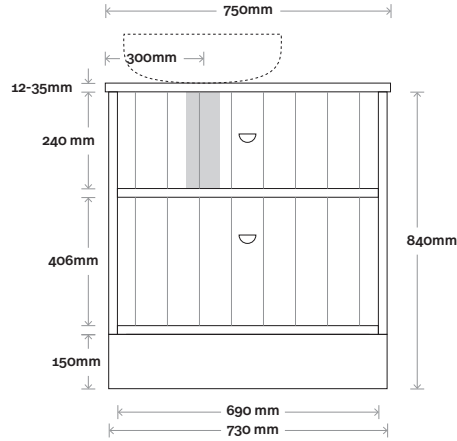

MARQUIS

Anna

Anna 3 750mm off centre basin

Top Thickness
Caesarstone: 20mm
Dekton: 12mm
Symphony: 20mm
Timber: 30-35mm
(Above counter only)

Note:

- Stone & Timber waste centre: 300mm std (may vary depending on basin)
- Left or Right hand basin

■ Plumbing allowance

Plumbing

Configuration

Kick