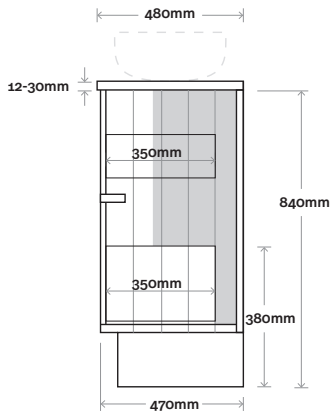

MARQUIS

Anna

Anna 6 1200mm off centre basin

Top Thickness
Caesarstone: 20mm
Dekton: 12mm
Symphony: 20mm
Timber: 30-35mm
(Above counter only)

Note:
• Stone & Timber waste centre:
300mm std (may vary depending on basin)
• Left or Right hand basin

Plumbing allowance

Plumbing

Configuration

Kick