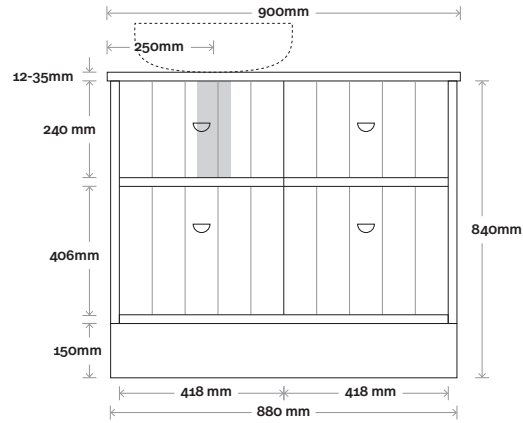

### Note:

• Stone & Timber waste centre:  
250mm std (may vary depending on basin)

• Left or Right hand basin

Plumbing allowance

## Configuration

Kick

Legs

Wallmount

Top Drawer Box

All measurements are in 'mm' and are approximate and to be used as a guide only. Installation preparations are not recommended without product onsite.