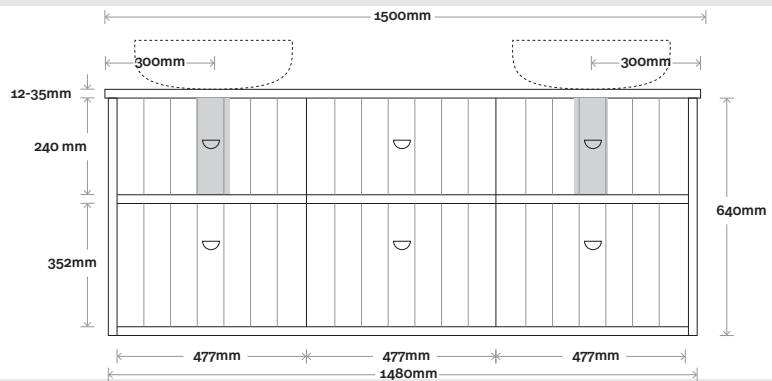

## Configuration

Kick

Legs

Wallmount

Top Drawer Box

All measurements are in 'mm' and are approximate and to be used as a guide only. Installation preparations are not recommended without product onsite.