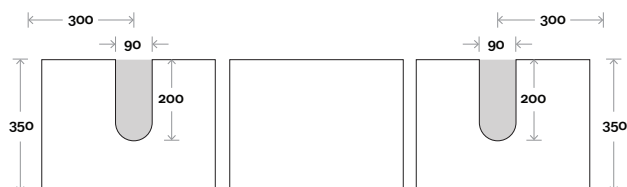

## Configuration

Kick

Legs

Wallmount

Top Drawer Box

All measurements are in 'mm' and are approximate and to be used as a guide only. Installation preparations are not recommended without product onsite.