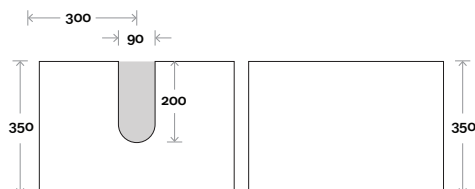

## Configuration

Kick

Legs

Wallmount

Top Drawer Box

All measurements are in 'mm' and are approximate and to be used as a guide only. Installation preparations are not recommended without product onsite.