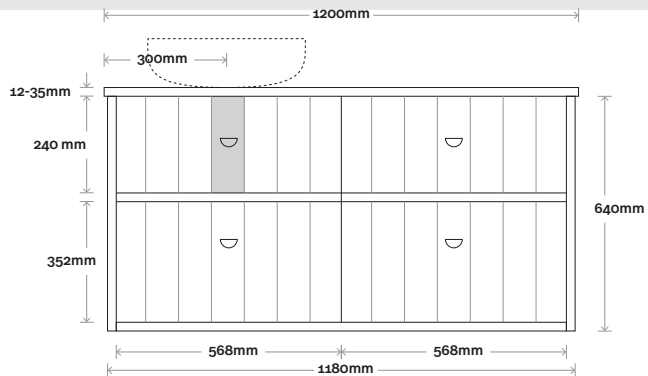

## Configuration

Kick

Legs

Wallmount

Top Drawer Box

All measurements are in 'mm' and are approximate and to be used as a guide only. Installation preparations are not recommended without product onsite.