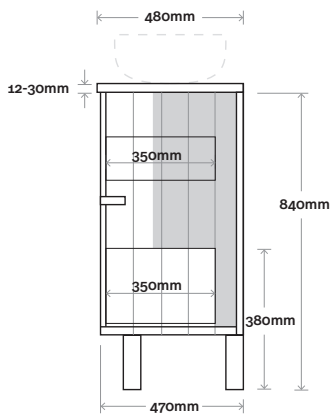

## Configuration

Kick

Legs

Wallmount

Top Drawer Box

All measurements are in 'mm' and are approximate and to be used as a guide only. Installation preparations are not recommended without product onsite.