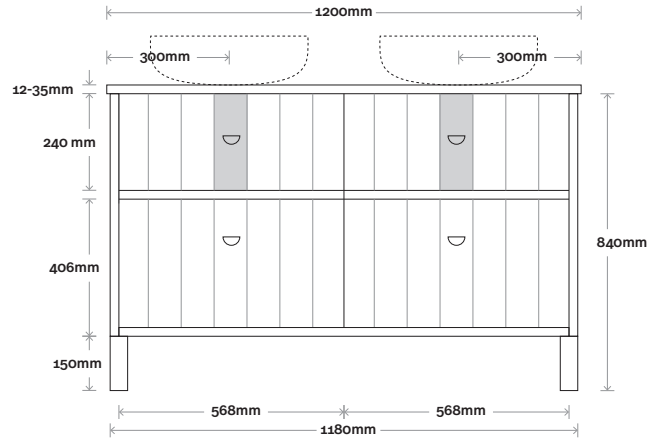

## Configuration

Kick

Legs

Wallmount

Top Drawer Box

All measurements are in 'mm' and are approximate and to be used as a guide only. Installation preparations are not recommended without product onsite.