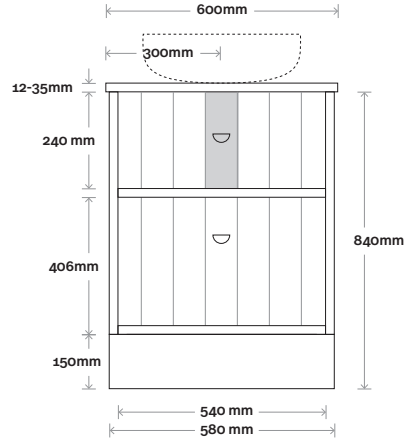

MARQUIS

Anna

Anna 1 600mm centre basin

Top Thickness
Caesarstone: 20mm
Dekton: 12mm
Symphony: 20mm
Timber: 30-35mm
(Above counter only)

Note:
• Stone & Timber waste centre:
300mm std (may vary depending on basin)

Plumbing allowance

Plumbing

Configuration

Kick