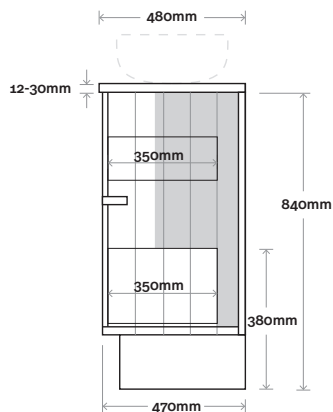

MARQUIS

Anna

Anna 11 1800mm double basin

Top Thickness
Caesarstone: 20mm
Dekton: 12mm
Symphony: 20mm
Timber: 30-35mm
(Above counter only)

Note:
• Stone & Timber waste centre:
400mm std (may vary depending on basin)

Plumbing allowance

Plumbing

Configuration

Kick