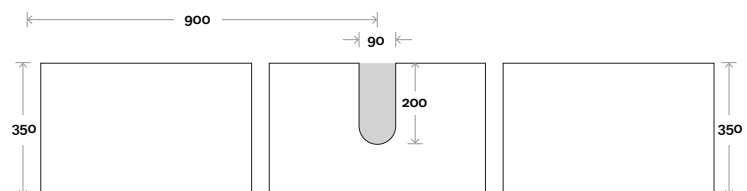

## Configuration

Kick

Legs

Wallmount

Top Drawer Box

All measurements are in 'mm' and are approximate and to be used as a guide only. Installation preparations are not recommended without product onsite.