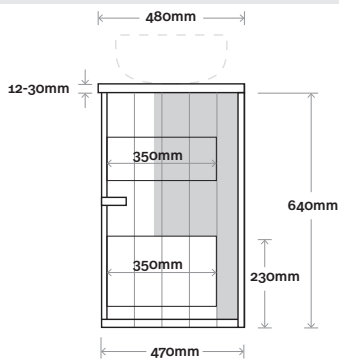

## Configuration

Kick

Legs

Wallmount

Top Drawer Box

All measurements are in 'mm' and are approximate and to be used as a guide only. Installation preparations are not recommended without product onsite.