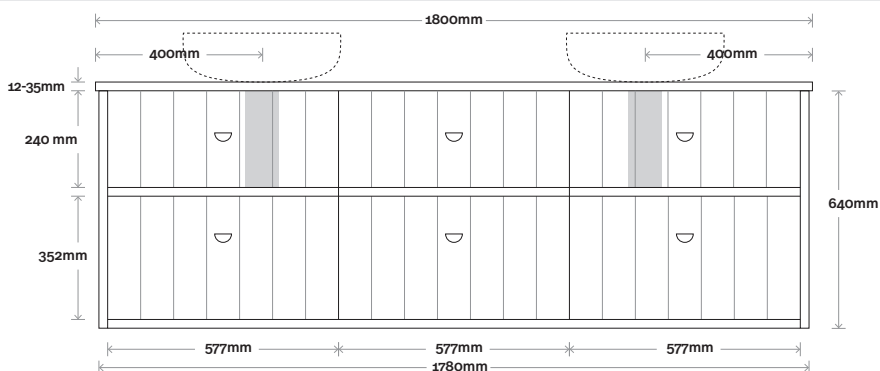

## Configuration

Kick

Legs

Wallmount

Top Drawer Box

All measurements are in 'mm' and are approximate and to be used as a guide only. Installation preparations are not recommended without product onsite.