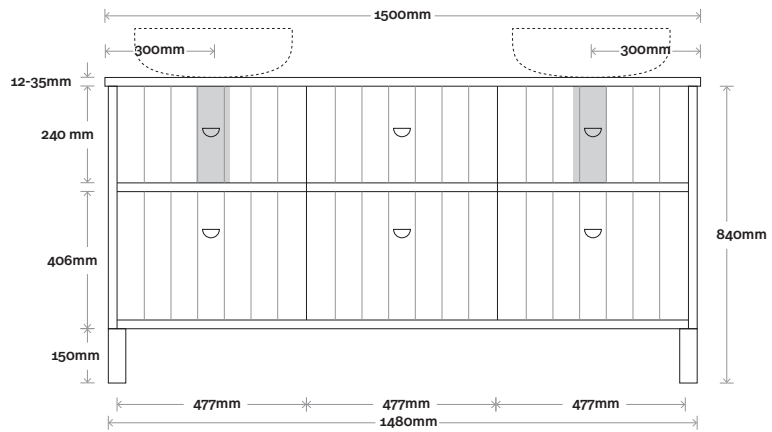

## Configuration

Kick

Legs

Wallmount

Top Drawer Box

All measurements are in 'mm' and are approximate and to be used as a guide only. Installation preparations are not recommended without product onsite.