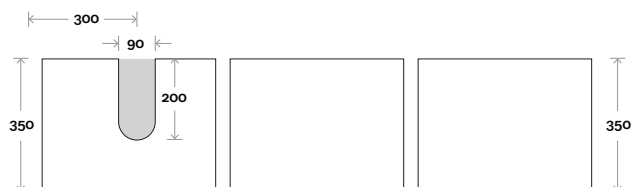

## Configuration

Kick

Legs

Wallmount

Top Drawer Box

All measurements are in 'mm' and are approximate and to be used as a guide only. Installation preparations are not recommended without product onsite.