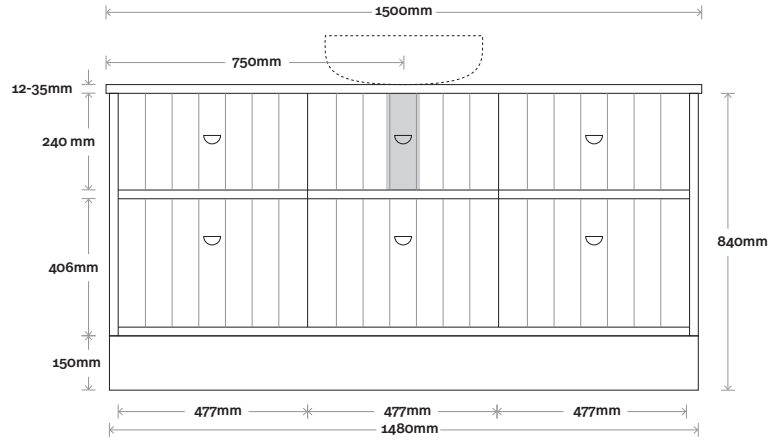

MARQUIS

Anna

Anna 7 1500mm centre basin

Top Thickness
Caesarstone: 20mm
Dekton: 12mm
Symphony: 20mm
Timber: 30-35mm
(Above counter only)

Note:
• Stone & Timber waste centre:
750mm std (may vary depending on basin)

Plumbing allowance

Plumbing

Configuration

Kick