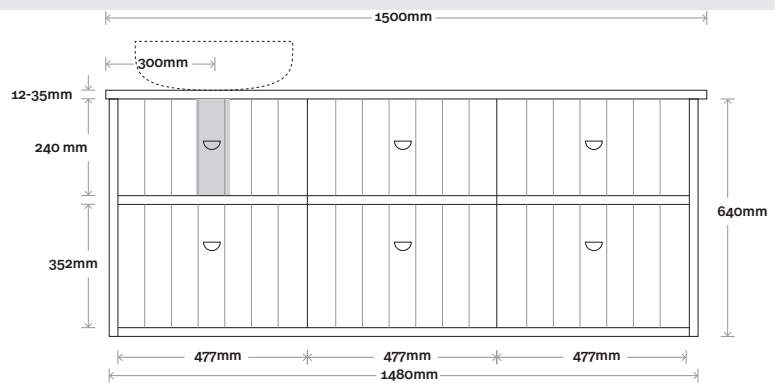

## Configuration

Kick

Legs

Wallmount

Top Drawer Box

All measurements are in 'mm' and are approximate and to be used as a guide only. Installation preparations are not recommended without product onsite.