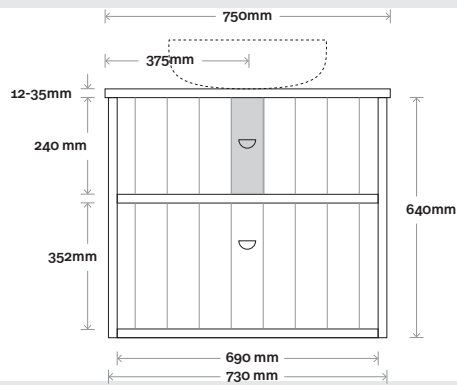

## Configuration

Kick

Legs

Wallmount

Top Drawer Box

All measurements are in 'mm' and are approximate and to be used as a guide only. Installation preparations are not recommended without product onsite.