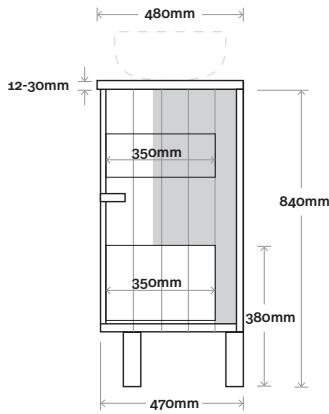

MARQUIS

Anna

Anna 3 750mm off centre basin

Top Thickness
Caesarstone: 20mm
Dekton: 12mm
Symphony: 20mm
Timber: 30-35mm
(Above counter only)

Note:

- Stone & Timber waste centre: 300mm std (may vary depending on basin)
- Left or Right hand basin

■ Plumbing allowance

Plumbing

Configuration

Kick

Legs

Wallmount

Top Drawer Box