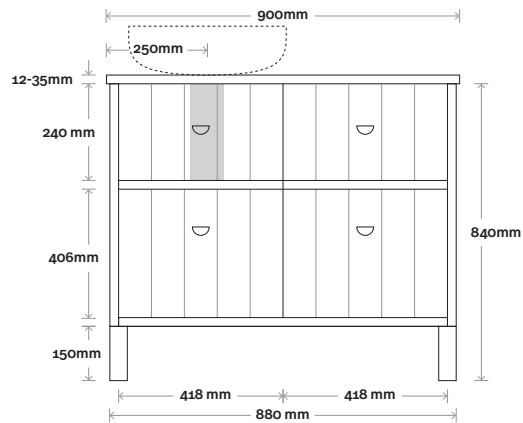

### Note:

• Stone & Timber waste centre:  
250mm std (may vary depending on basin)

• Left or Right hand basin

Plumbing allowance

## Configuration

Kick

Legs

Wallmount

Top Drawer Box

All measurements are in 'mm' and are approximate and to be used as a guide only. Installation preparations are not recommended without product onsite.