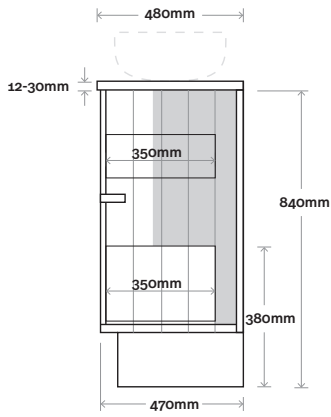

MARQUIS

Anna

Anna 7 1500mm centre basin

Top Thickness
Caesarstone: 20mm
Dekton: 12mm
Symphony: 20mm
Timber: 30-35mm
(Above counter only)

Note:
• Stone & Timber waste centre:
750mm std (may vary depending on basin)

Plumbing allowance

Plumbing

Configuration

Kick