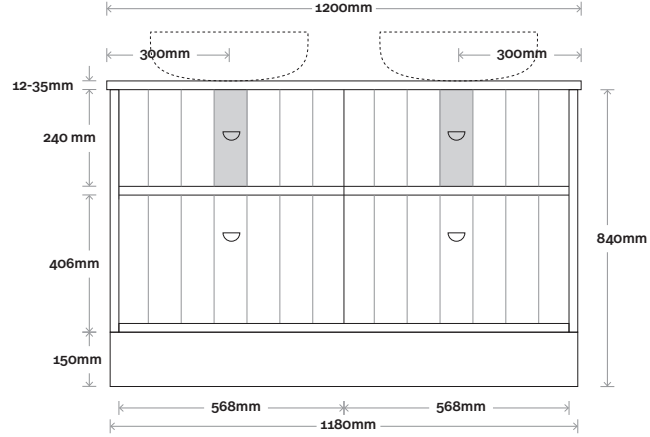

MARQUIS

Anna

Anna 5 1200mm double basin

Top Thickness
Caesarstone: 20mm
Dekton: 12mm
Symphony: 20mm
Timber: 30-35mm
(Above counter only)

Note:
• Stone & Timber waste centre:
300mm std (may vary depending on basin)

Plumbing allowance

Plumbing

Configuration

Kick