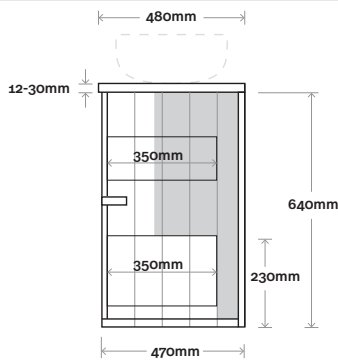

## Configuration

Kick

Legs

Wallmount

Top Drawer Box