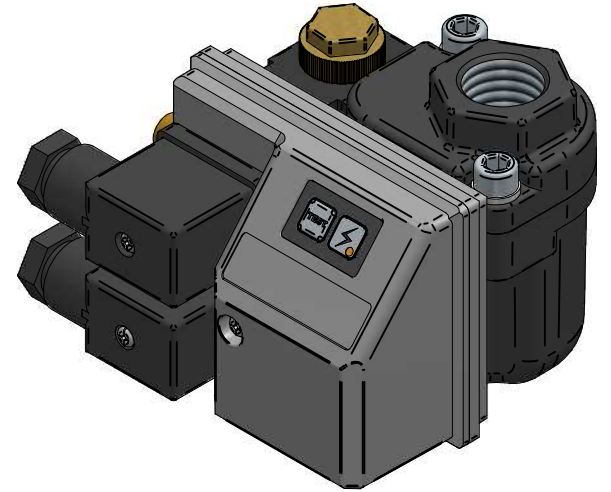

COMPRESSED
AIR ADVISORS
Inc.

Compressed Air Advisors, Inc.

Phone: 877.247.2381

info@compressedairadvisors.com

www.compressedairadvisors.com

	NAME	DATE			
DRAWN	FK	29-11-2019	SMART-GUARD-MINI-AL	ARTIKEL NUMBER:	
CHECKED					
JORC Industrial LLC 1146 River Road New Castle, DE 19720 USA			SIZE A4	Material:	REV A
National Tel: 302 395 0310 International Tel: +1 302 395 0310			ALL dimensions are in inches unless otherwise stated		
				SHEET: 1/1	