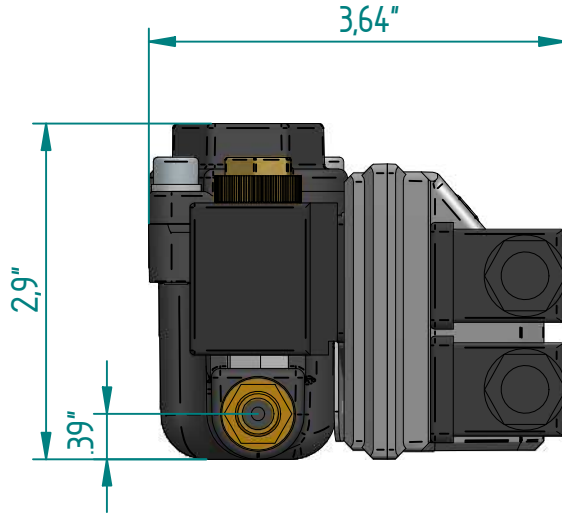

COMPRESSED
AIR ADVISORS
Inc.

Compressed Air Advisors, Inc.

Phone: 877.247.2381

info@compressedairadvisors.com

www.compressedairadvisors.com

	NAME	DATE			
DRAWN	FK	29-11-2019	SMART-GUARD-MINI-AL	ARTIKEL NUMBER:	
CHECKED					
JORC Industrial LLC 1146 River Road New Castle, DE 19720 USA			SIZE A4	Material:	REV A
National Tel: 302 395 0310 International Tel: +1 302 395 0310			ALL dimensions are in inches unless otherwise stated		
				SHEET: 1/1	