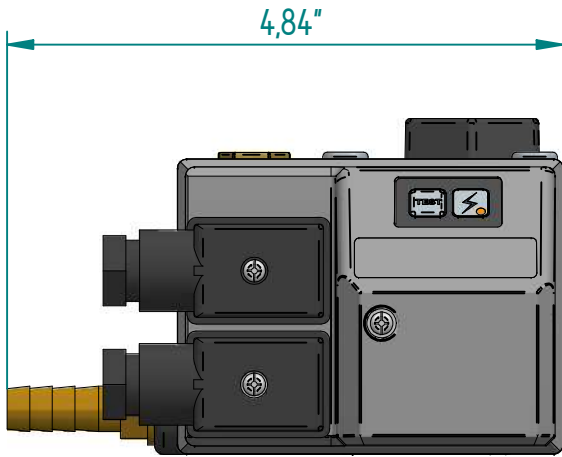

COMPRESSED
AIR ADVISORS
Inc.

Compressed Air Advisors, Inc.

Phone: 877.247.2381

info@compressedairadvisors.com

www.compressedairadvisors.com

	NAME	DATE			
DRAWN	FK	29-11-2019	SMART-GUARD-MINI-AL	ARTIKEL NUMBER:	
CHECKED					
JORC Industrial LLC 1146 River Road New Castle, DE 19720 USA			SIZE A4	Material:	REV A
National Tel: 302 395 0310 International Tel: +1 302 395 0310			ALL dimensions are in inches unless otherwise stated		
				SHEET: 1/1	