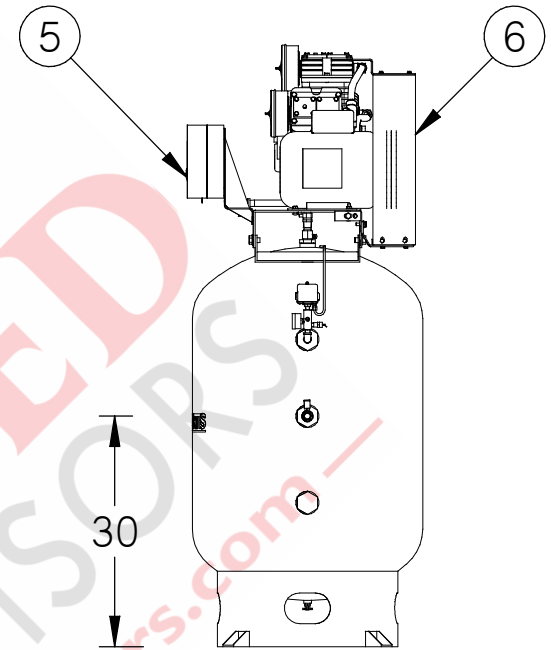

78 1/2

30

Ø 26 3/8  
Bottom View  
Bolt Pattern

**COMPRESSED**  
AIR ADVISORS

Inc.  
Compressed Air Advisors, Inc.

Phone: 877.247.2381

info@compressedairadvisors.com

www.compressedairadvisors.com

1	E71 Compressor	6	Belt Guard
2	10hp Electric Motor	7	1/4" NPT Tank Drain Cock
3	Pressure Switch	8	120 Gallon Tank
4	3/4" NPT Discharge Valve	9	
5	Starter Panel	10	

05/01/2012  
Revision B

NEW REVISION

EJL	BS
BY	APP

MODEL NAME

**CA10 Simplex**

Dimensions in inches  
Scale 1:25

NO. CA1826