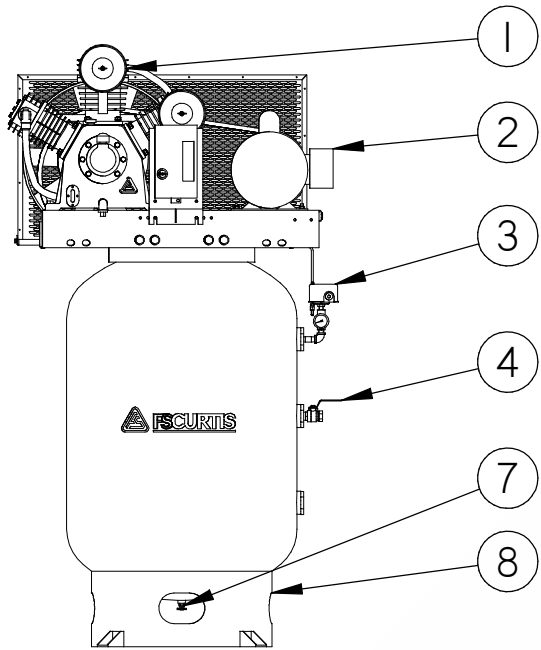

78 1/2

30

Ø 26 3/8  
Bottom View  
Bolt Pattern

**COMPRESSED**  
AIR ADVISORS

Inc.  
Compressed Air Advisors, Inc.

Phone: 877.247.2381

info@compressedairadvisors.com

www.compressedairadvisors.com

1	E71 Compressor	6	Belt Guard
2	10hp Electric Motor	7	1/4" NPT Tank Drain Cock
3	Pressure Switch	8	120 Gallon Tank
4	3/4" NPT Discharge Valve	9	
5	Starter Panel	10	

05/01/2012  
Revision B

NEW REVISION

EJL	BS
BY	APP

MODEL NAME

**CA10 Simplex**

Dimensions in inches  
Scale 1:25

NO. CA1826