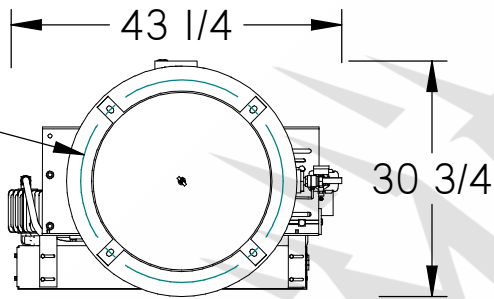

78 1/2

30

Ø 26 3/8  
Bottom View  
Bolt Pattern

**COMPRESSED**  
AIR ADVISORS

Inc.  
Compressed Air Advisors, Inc.

Phone: 877.247.2381

info@compressedairadvisors.com

www.compressedairadvisors.com

1	E71 Compressor	6	Belt Guard
2	10hp Electric Motor	7	1/4" NPT Tank Drain Cock
3	Pressure Switch	8	120 Gallon Tank
4	3/4" NPT Discharge Valve	9	
5	Starter Panel	10	

05/01/2012  
Revision B

NEW REVISION

EJL	BS
BY	APP

MODEL NAME

**CA10 Simplex**

Dimensions in inches  
Scale 1:25

NO. CA1826