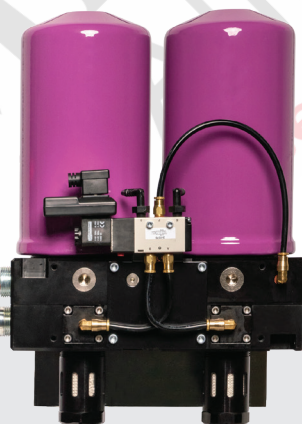

WORLD CLASS CLEAN AIR TECHNOLOGY

PURE 5 & PURE 10 TANK MOUNTED DRYING SYSTEMS

Whether supplying air to your entire operating or isolating a specific tool or application, Tsunami's "Pure" series regenerative dryers provide the same world class level of air cleanliness at an affordable price.

Pure dryers are designed as complete packages and include inline pre-filtration to remove bulk liquids and fine particulates. Tank-mounted systems allow your compressed air system to increase capacity by storing pre-treated, ready-to-use air.

PURE-5 & PURE-10 BENEFITS

- Tsunami pre-filtration
- Compact, wall-mountable design reduces footprint
- Dew points down to -80°F
- Relative Humidity down to .01% RH

• Manual Change Desiccant Dryer

• Recommended Max Humidity

• Tsunami Membrane Dryer

• Tsunami Regenerative Dryer

Compressed Air Advisors, Inc.

Phone: 877.247.2381

info@compressedairadvisors.com

www.compressedairadvisors.com