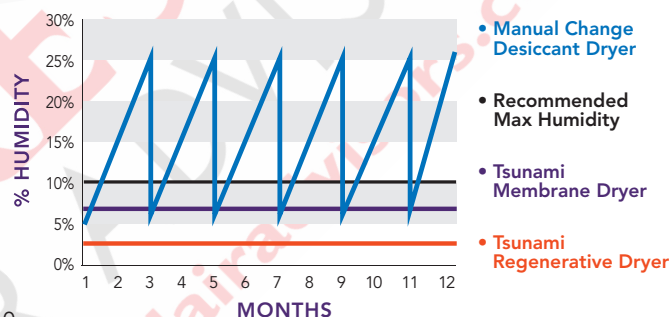

21999-1010

WORLD CLASS CLEAN AIR TECHNOLOGY

PURE 5 & PURE 10 TANK MOUNTED DRYING SYSTEMS

Whether supplying air to your entire operating or isolating a specific tool or application, Tsunami's "Pure" series regenerative dryers provide the same world class level of air cleanliness at an affordable price.

Pure dryers are designed as complete packages and include inline pre-filtration to remove bulk liquids and fine particulates. Tank-mounted systems allow your compressed air system to increase capacity by storing pre-treated, ready-to-use air.

PURE-5 & PURE-10 BENEFITS

- Tsunami pre-filtration
- Compact, wall-mountable design reduces footprint
- Dew points down to -80°F
- Relative Humidity down to .01% RH

• Manual Change Desiccant Dryer

• Recommended Max Humidity

• Tsunami Membrane Dryer

• Tsunami Regenerative Dryer