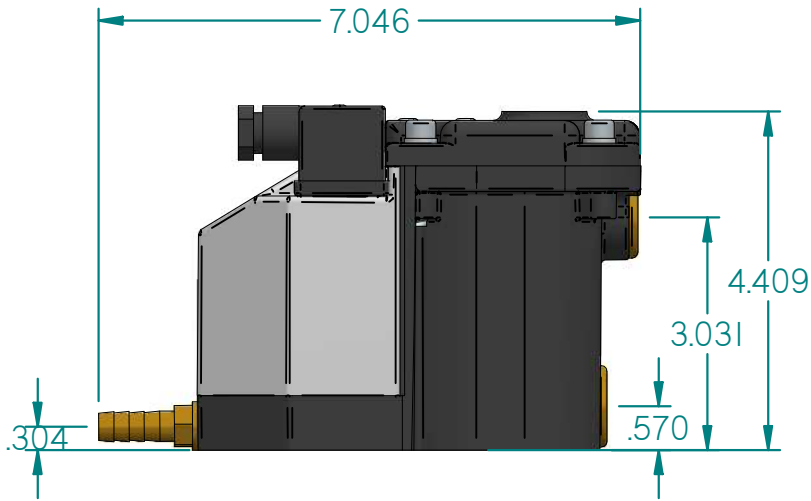

COMPRESSED
AIR ADVISORS

Inc.

Compressed Air Advisors, Inc.

Phone: 877.247.2381

info@compressedairadvisors.com

www.compressedairadvisors.com

					
	NAME	DATE			
DRAWN	FK	02-12-2016	SMART GUARD		
CHECKED			ARTIKEL NUMBER:		
JORC Industrial LLC 1146 River Road New Castle, DE 19720 USA			SIZE A4	Material:	REV A
National Tel: 302 395 0310 Fax: 302 395 0312 International Tel: +1 302 395 0310 Fax: +1 302 395 0312			All dimensions are in inches unless otherwise stated		
			SHEET: 1/1		