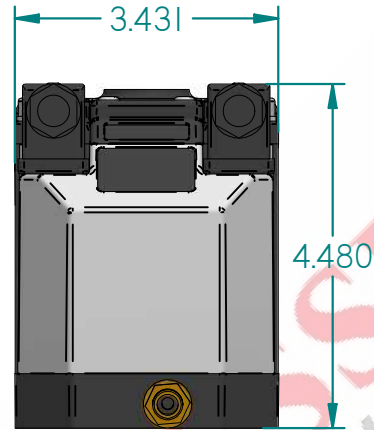

COMPRESSED
AIR ADVISORS

Inc.

Compressed Air Advisors, Inc.

Phone: 877.247.2381

info@compressedairadvisors.com

www.compressedairadvisors.com

					
	NAME	DATE			
DRAWN	FK	02-12-2016	SMART GUARD		
CHECKED			ARTIKEL NUMBER:		
JORC Industrial LLC 1146 River Road New Castle, DE 19720 USA			SIZE A4	Material:	REV A
National Tel: 302 395 0310 Fax: 302 395 0312 International Tel: +1 302 395 0310 Fax: +1 302 395 0312			All dimensions are in inches unless otherwise stated		
			SHEET: 1/1		