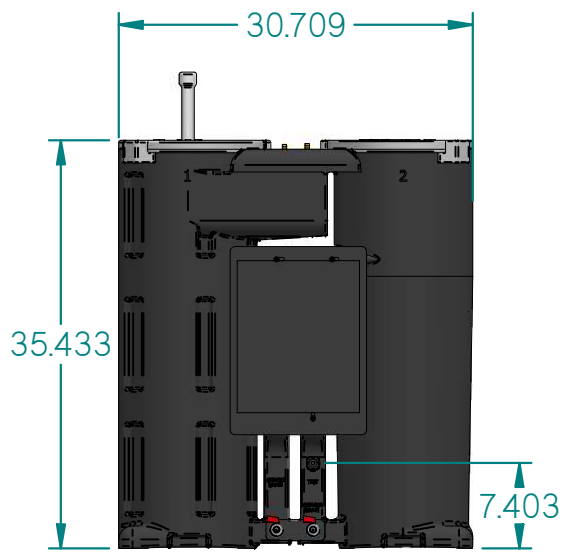

COMPRESSED AIR ADVISORS

COMPRESSED
AIR ADVISORS

Inc.
Compressed Air Advisors, Inc.

Phone: 877.247.2381

info@compressedairadvisors.com

www.compressedairadvisors.com

	NAME	DATE			
DRAWN	FK	04-11-2016	SEPREMIUM 750		ARTIKEL NUMBER:
CHECKED					
JORC Industrial LLC 1146 River Road New Castle, DE 19720 USA			SIZE A4	Material:	REV A
National Tel: 302 395 0310 Fax: 302 395 0312 International Tel: +1 302 395 0310 Fax: +1 302 395 0312			All dimensions are in inches unless otherwise stated		
					SHEET: 1/1