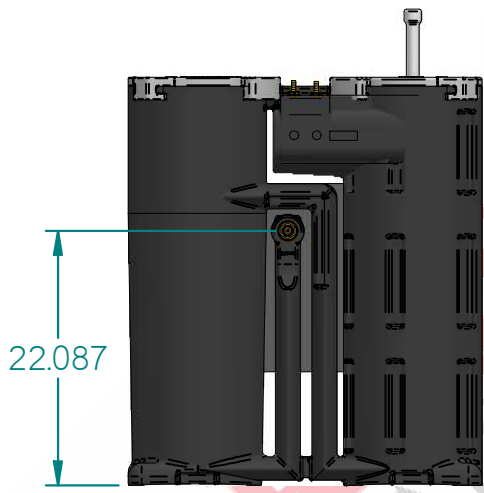

COMPRESSED AIR ADVISORS

COMPRESSED
AIR ADVISORS

Inc.
Compressed Air Advisors, Inc.

Phone: 877.247.2381

info@compressedairadvisors.com

www.compressedairadvisors.com

	NAME	DATE			
DRAWN	FK	04-11-2016	SEPREMIUM 750		ARTIKEL NUMBER:
CHECKED					
JORC Industrial LLC 1146 River Road New Castle, DE 19720 USA			SIZE A4	Material:	REV A
National Tel: 302 395 0310 Fax: 302 395 0312 International Tel: +1 302 395 0310 Fax: +1 302 395 0312			All dimensions are in inches unless otherwise stated		
					SHEET: 1/1