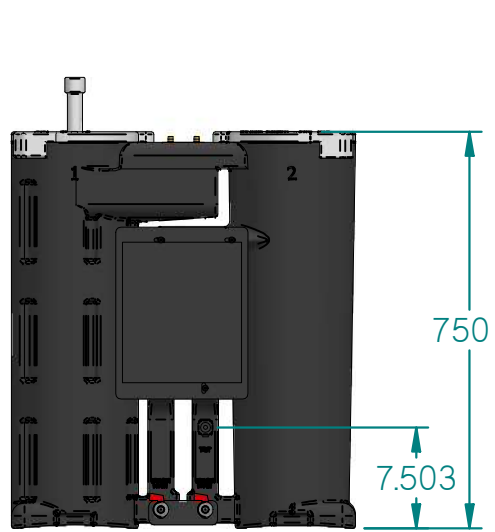

**COMPRESSED**  
AIR ADVISORS  
Inc.  
Compressed Air Advisors, Inc.  
Phone: 877.247.2381  
info@compressedairadvisors.com  
www.compressedairadvisors.com

				
	NAME	DATE		
DRAWN	FK	02-11-2016	SEPREMIUM 350	
CHECKED			ARTIKEL NUMBER:	
JORC Industrial LLC 1146 River Road New Castle, DE 19720 USA			SIZE A4	REV A
National Tel: 302 395 0310 Fax: 302 395 0312 International Tel: +1 302 395 0310 Fax: +1 302 395 0312			All dimensions are in inches unless otherwise stated	
			SHEET: 1/1	