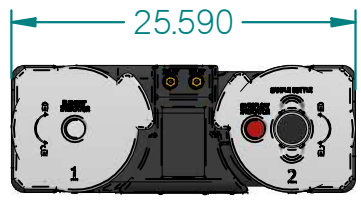

**COMPRESSED**  
AIR ADVISORS  
Inc.  
Compressed Air Advisors, Inc.  
Phone: 877.247.2381  
info@compressedairadvisors.com  
www.compressedairadvisors.com

				
	NAME	DATE		
DRAWN	FK	02-11-2016	SEPREMIUM 350	
CHECKED			ARTIKEL NUMBER:	
JORC Industrial LLC 1146 River Road New Castle, DE 19720 USA			SIZE A4	REV A
National Tel: 302 395 0310 Fax: 302 395 0312 International Tel: +1 302 395 0310 Fax: +1 302 395 0312			All dimensions are in inches unless otherwise stated	
			SHEET: 1/1	