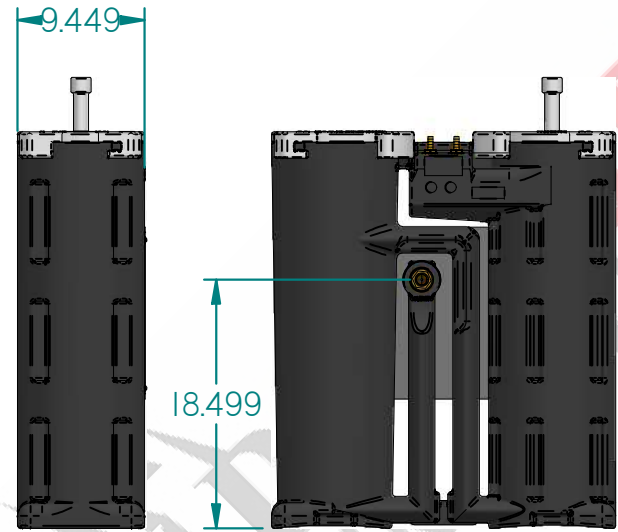

**COMPRESSED**  
AIR ADVISORS  
Inc.  
Compressed Air Advisors, Inc.  
Phone: 877.247.2381  
info@compressedairadvisors.com  
www.compressedairadvisors.com

				
	NAME	DATE		
DRAWN	FK	02-11-2016	SEPREMIUM 350	
CHECKED			ARTIKEL NUMBER:	
JORC Industrial LLC 1146 River Road New Castle, DE 19720 USA			SIZE A4	REV A
National Tel: 302 395 0310 Fax: 302 395 0312 International Tel: +1 302 395 0310 Fax: +1 302 395 0312			All dimensions are in inches unless otherwise stated	
			SHEET: 1/1	