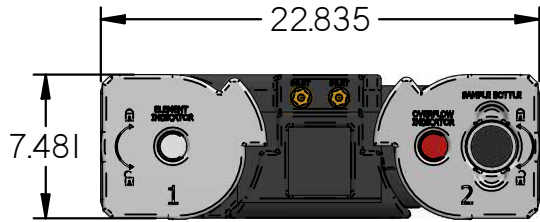

COMPRESSED
AIR ADVISORS

Inc.

Compressed Air Advisors, Inc.

Phone: 877.247.2381

info@compressedairadvisors.com

www.compressedairadvisors.com

					
	NAME	DATE			
DRAWN	FK	01-11-2016	SEPREMIUM 175 ARTIKEL NUMBER:		
CHECKED					
JORC Industrial LLC 1146 River Road New Castle, DE 19720 USA			SIZE A4	Material:	REV A
National Tel: 302 395 0310 Fax: 302 395 0312 International Tel: +1 302 395 0310 Fax: +1 302 395 0312			All dimensions are in inches unless otherwise stated		
			SHEET: 1/1		