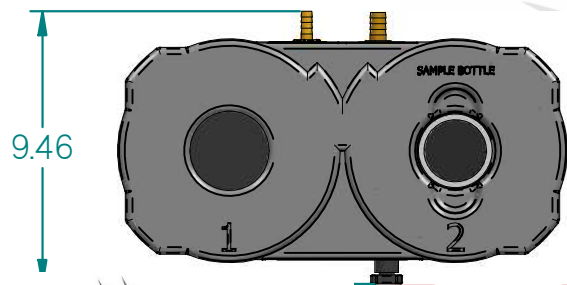

COMPRESSED
AIR ADVISORS
Inc.

Compressed Air Advisors, Inc.

Phone: 877.247.2381

info@compressedairadvisors.com

www.compressedairadvisors.com

	NAME	DATE			
DRAWN	FK	10-09-2018			
CHECKED			SEPREMIUM 130	ARTIKEL NUMBER	
JORC Industrial LLC 1146 River Road New Castle, DE 19720 USA National Tel: 302 395 0310 Fax: 302 395 0312 International Tel: +1 302 395 0310 Fax: +1 302 395 0312			SIZE A4	Material:	REV A
			All dimensions are in inches unless otherwise stated		