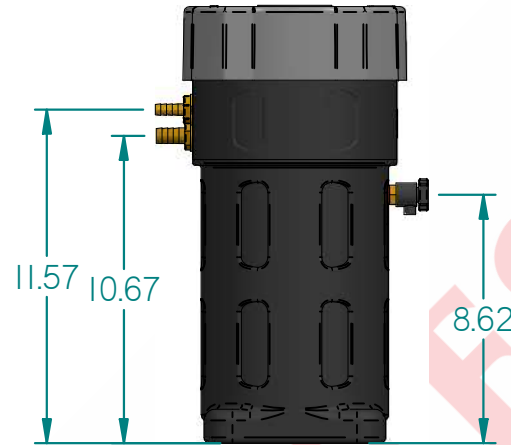

COMPRESSED
AIR ADVISORS
Inc.

Compressed Air Advisors, Inc.

Phone: 877.247.2381

info@compressedairadvisors.com

www.compressedairadvisors.com

	NAME	DATE			
DRAWN	FK	10-09-2018			
CHECKED			SEPREMIUM 130	ARTIKEL NUMBER	
JORC Industrial LLC 1146 River Road New Castle, DE 19720 USA National Tel: 302 395 0310 Fax: 302 395 0312 International Tel: +1 302 395 0310 Fax: +1 302 395 0312			SIZE A4	Material:	REV A
			All dimensions are in inches unless otherwise stated		