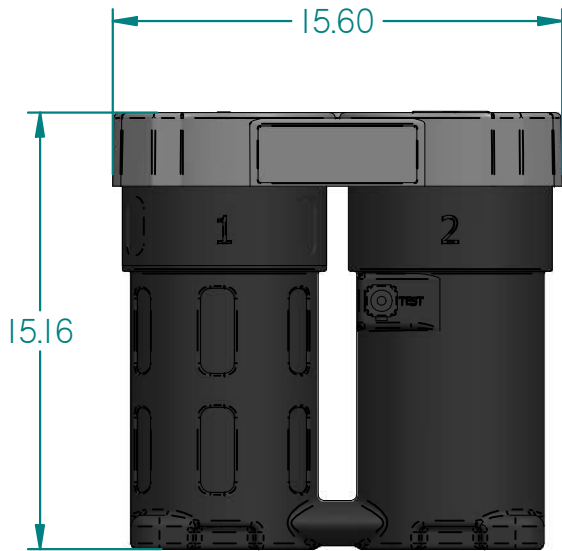

COMPRESSED
AIR ADVISORS
Inc.

Compressed Air Advisors, Inc.

Phone: 877.247.2381

info@compressedairadvisors.com

www.compressedairadvisors.com

	NAME	DATE			
DRAWN	FK	10-09-2018			
CHECKED			SEPREMIUM 130	ARTIKEL NUMBER	
JORC Industrial LLC 1146 River Road New Castle, DE 19720 USA National Tel: 302 395 0310 Fax: 302 395 0312 International Tel: +1 302 395 0310 Fax: +1 302 395 0312			SIZE A4	Material:	REV A
			All dimensions are in inches unless otherwise stated		