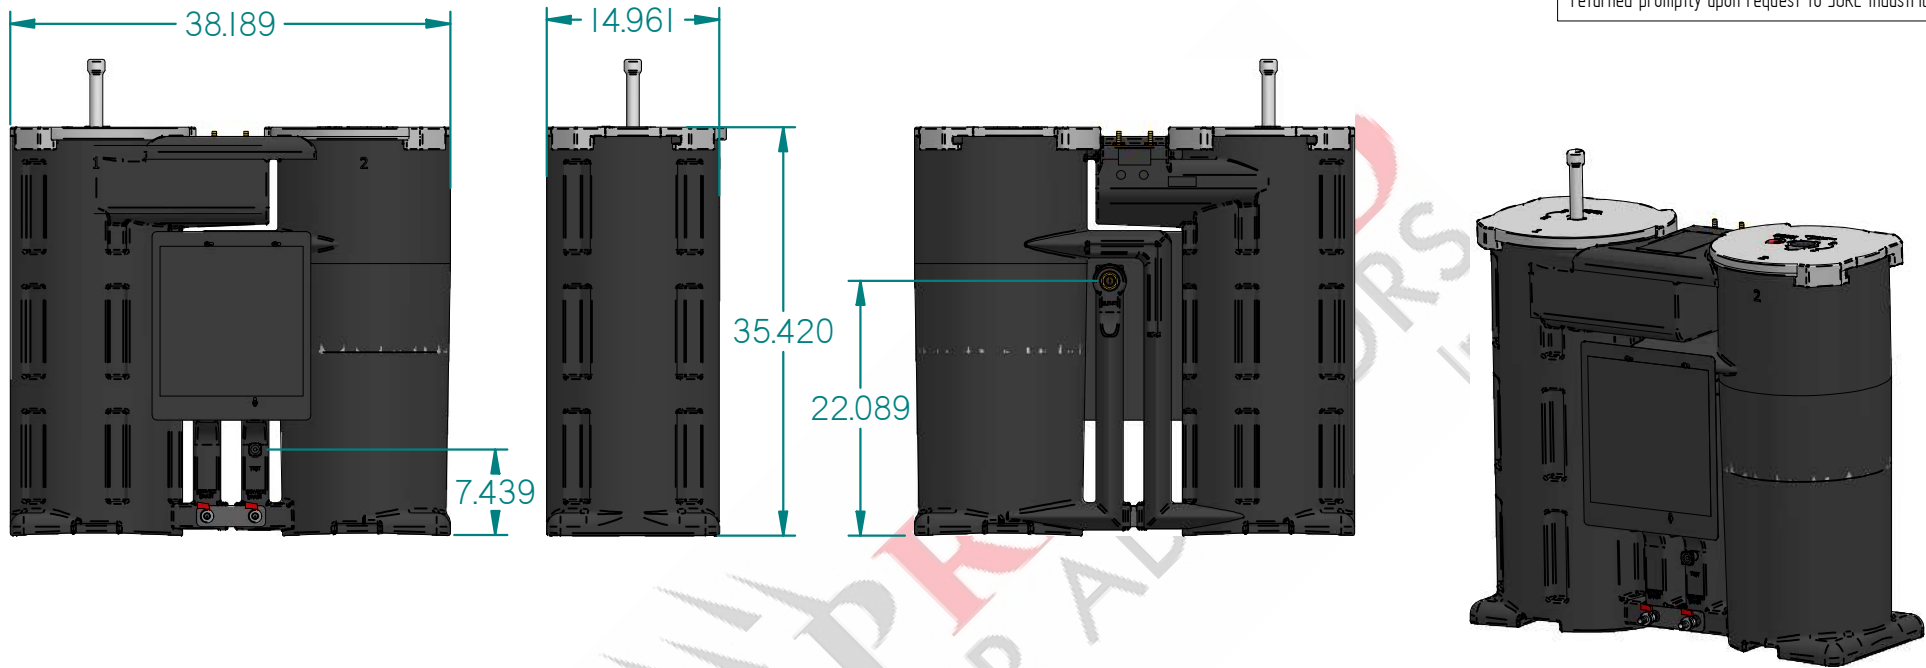

**COMPRESSED**  
AIR ADVISORS  
Inc.  
Compressed Air Advisors, Inc.  
Phone: 877.247.2381  
info@compressedairadvisors.com  
www.compressedairadvisors.com

COMPRESSED AIR ADVISORS

	NAME	DATE			
DRAWN	FK	04-11-2016	SEPREMIUM 1250		ARTIKEL NUMBER:
CHECKED					
JORC Industrial LLC 1146 River Road New Castle, DE 19720 USA			SIZE A4		REV A
National Tel: 302 395 0310 Fax: 302 395 0312 International Tel: +1 302 395 0310 Fax: +1 302 395 0312			All dimensions are in inches unless otherwise stated		
					SHEET: 1/1