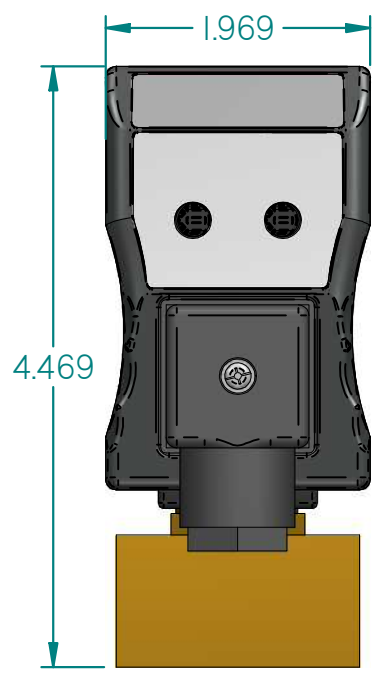

**COMPRESSED**  
AIR ADVISORS  
Inc.  
Compressed Air Advisors, Inc.  
Phone: 877.247.2381  
info@compressedairadvisors.com  
www.compressedairadvisors.com

COMPRESSED AIR ADVISORS

				
	NAME	DATE		
DRAWN	FK	21-10-2016	OPTIMUM	
CHECKED			ARTIKEL NUMBER:	
JORC Industrial LLC 1146 River Road New Castle, DE 19720 USA National Tel: 302 395 0310 Fax: 302 395 0312 International Tel: +1 302 395 0310 Fax: +1 302 395 0312			SIZE A4	Material:
			REV A	
			All dimensions are in inches unless otherwise stated	
			SHEET: 1/1	