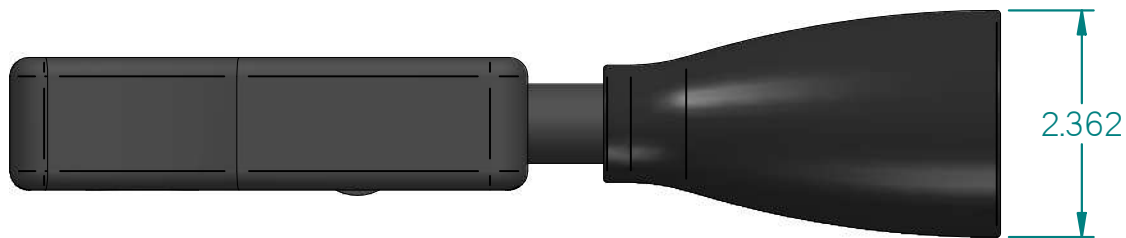

COMPRESSED AIR ADVISORS

Inc.
Compressed Air Advisors, Inc.
 Phone: 877.247.2381
info@compressedairadvisors.com
www.compressedairadvisors.com

					
	NAME	DATE			
DRAWN	FK	13-12-2016	LOCATOR-EV		
CHECKED					ARTIKEL NUMBER:
JORC Industrial LLC 1146 River Road New Castle, DE 19720 USA			SIZE A4	Material:	REV A
National Tel: 302 395 0310 Fax: 302 395 0312 International Tel: +1 302 395 0310 Fax: +1 302 395 0312			All dimensions are in inches unless otherwise stated		
			SHEET: 1/1		