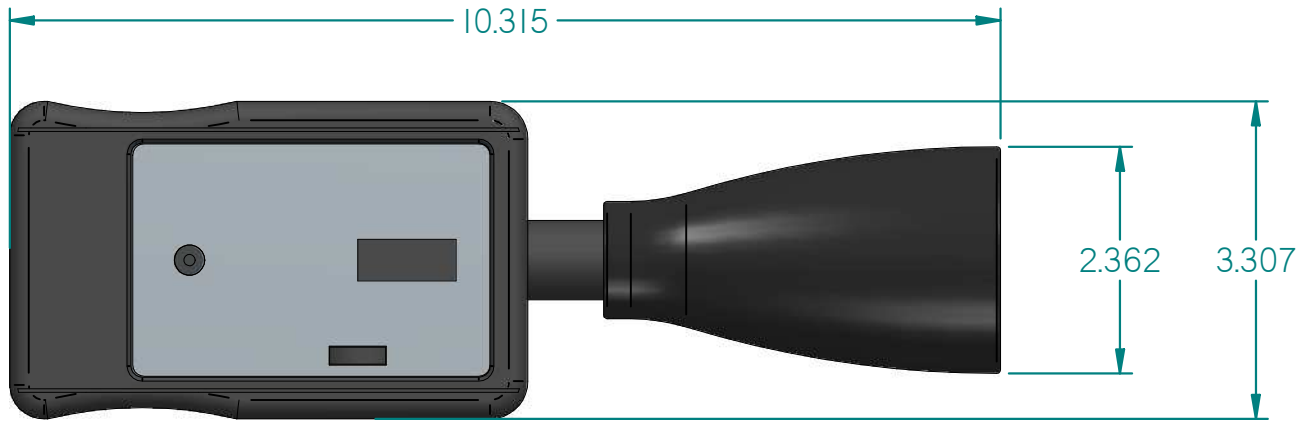

COMPRESSED AIR ADVISORS

Inc.
Compressed Air Advisors, Inc.
 Phone: 877.247.2381
info@compressedairadvisors.com
www.compressedairadvisors.com

					
	NAME	DATE			
DRAWN	FK	13-12-2016	LOCATOR-EV		
CHECKED					ARTIKEL NUMBER:
JORC Industrial LLC 1146 River Road New Castle, DE 19720 USA			SIZE A4	Material:	REV A
National Tel: 302 395 0310 Fax: 302 395 0312 International Tel: +1 302 395 0310 Fax: +1 302 395 0312			All dimensions are in inches unless otherwise stated		
			SHEET: 1/1		