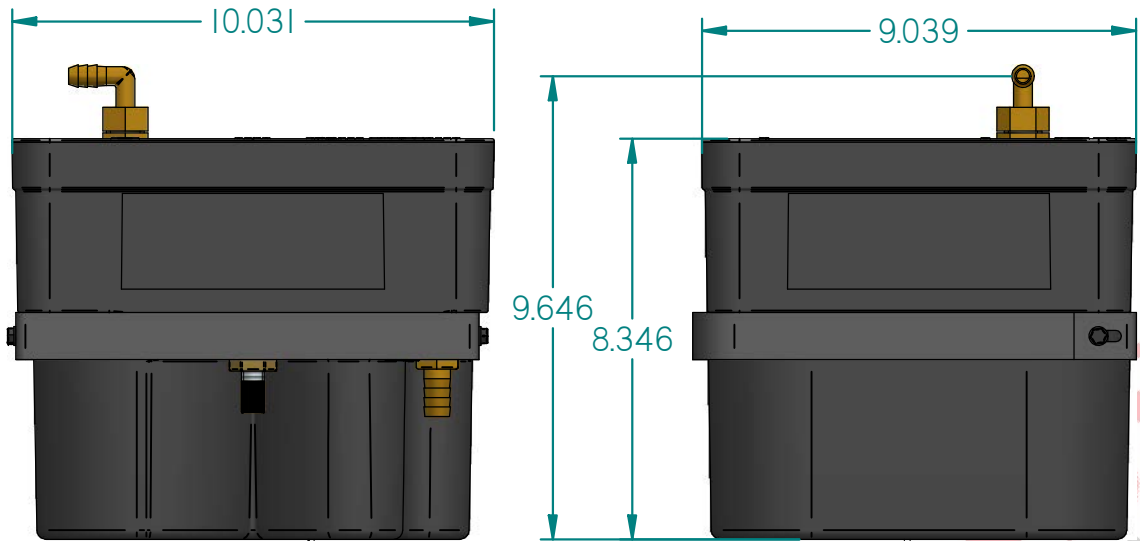

COMPRESSED AIR ADVISORS

COMPRESSED AIR ADVISORS
 Inc.
 Compressed Air Advisors, Inc.
 Phone: 877.247.2381
info@compressedairadvisors.com
www.compressedairadvisors.com

	NAME	DATE			
DRAWN	FK	31-10-2016	SEPREMIUM 70		
CHECKED					ARTIKEL NUMBER:
JORC Industrial LLC 1146 River Road New Castle, DE 19720 USA			SIZE A4	Material:	REV A
National Tel: 302 395 0310 Fax: 302 395 0312			All dimensions are in inches unless otherwise stated		
International Tel: +1 302 395 0310 Fax: +1 302 395 0312			SHEET: 1/1		