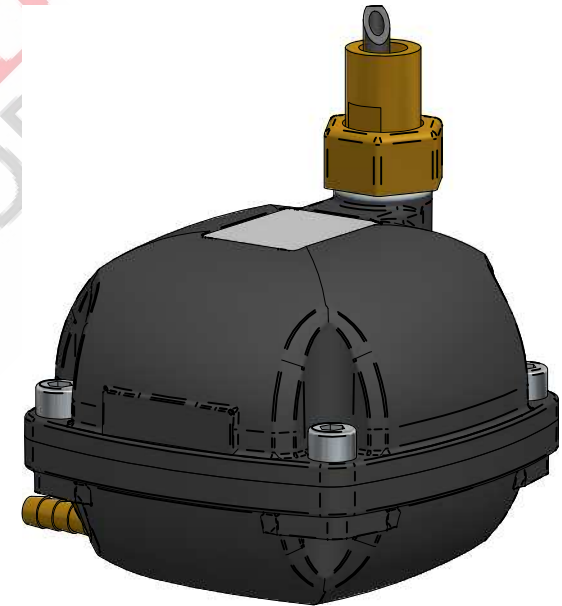

	NAME	DATE			
DRAWN	FK	22-11-2016	MINI MAG		
CHECKED					ARTIKEL NUMBER:
JORC Industrial LLC 1146 River Road New Castle, DE 19720 USA National Tel: 302 395 0310 Fax: 302 395 0312 International Tel: +1 302 395 0310 Fax: +1 302 395 0312			SIZE A4	Material:	REV A
			All dimensions are in inches unless otherwise stated		