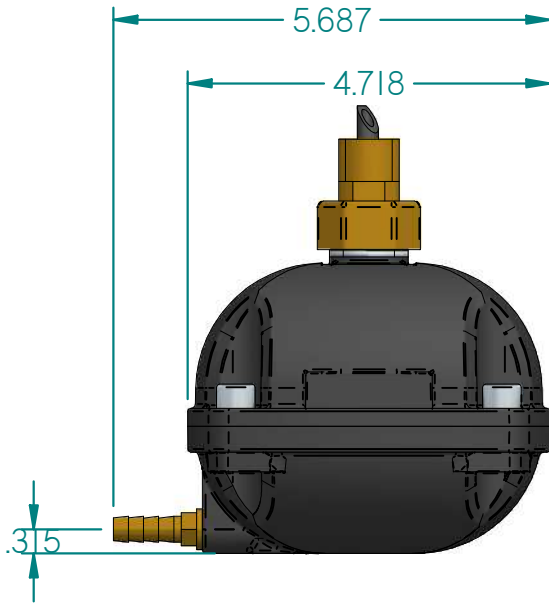

	NAME	DATE			
DRAWN	FK	22-11-2016	MINI MAG		
CHECKED					ARTIKEL NUMBER:
JORC Industrial LLC 1146 River Road New Castle, DE 19720 USA National Tel: 302 395 0310 Fax: 302 395 0312 International Tel: +1 302 395 0310 Fax: +1 302 395 0312			SIZE A4	Material:	REV A
			All dimensions are in inches unless otherwise stated		