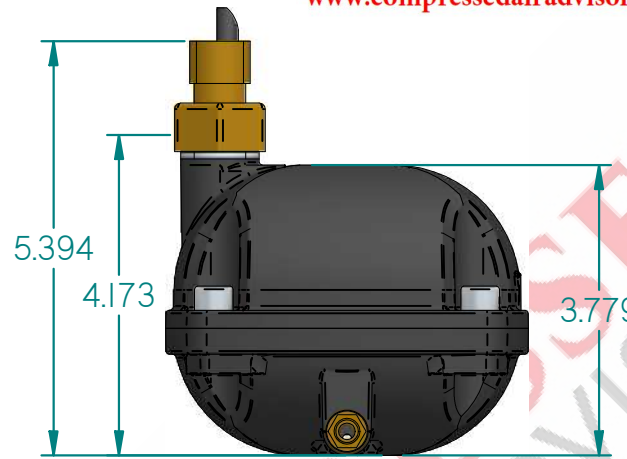

	NAME	DATE			
DRAWN	FK	22-11-2016	MINI MAG		
CHECKED					ARTIKEL NUMBER:
JORC Industrial LLC 1146 River Road New Castle, DE 19720 USA National Tel: 302 395 0310 Fax: 302 395 0312 International Tel: +1 302 395 0310 Fax: +1 302 395 0312			SIZE A4	Material:	REV A
			All dimensions are in inches unless otherwise stated		