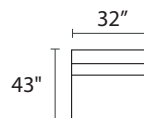

S010426LFX CONDO SOFA

S010426RFX CONDO SOFA

S010415XXX CORNER UNIT

S010403XXX ARMLESS CONDO

S010410XXX ARMLESS CHAIR

S010411XXX SEATING WEDGE

S010482LFX LAF CHAISE

S010482RFX RAF CHAISE

S010484LFX LAF CUDDLER

S010484RFX RAF CUDDLER

Configurations

*ILLUSTRATION ONLY. NOT TO SCALE.