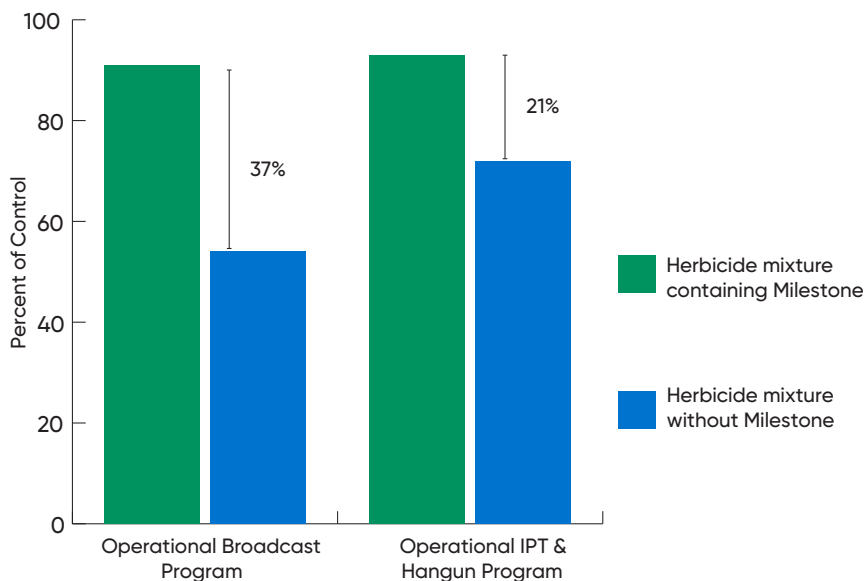

About Milestone

- Approved as a Reduced Risk Pesticide by the EPA
- Low use rates - maximum 7 fl oz/A broadcast rate
  - Maximum spot treatment rate of 14 fl oz/A as long as less than 50% of the acre is treated
  - Common low volume backpack rates range from 0.25 to 0.50% v/v
- Compatible with all standard brush control herbicides
- Available in multiple packages sizes—quart, 2.5 gallon, and returnable, refillable containers through the Continuum™ System

Impact on Brush Control with Milestone

Years of operational experience has shown that adding Milestone herbicide as a tank mix partner helps you achieve the consistent, long-term results you want. Just one year after treatment, areas treated with a mixture containing Milestone showed 20 to 37 percent better control of woody brush species in general than a mix without Milestone, depending on the application method.

Works Across Various Brush Species

Mix Milestone with either selective or non-selective herbicides for brush control mixes to improve control of:

- Legume species including Black Locust, Honey Locust, Mimosa and Mesquite
- Southern pine species including Loblolly, Slash and Shortleaf
- Multiple hardwood species including Cherry, Poplar, Elm, Oak and Sweetgum

Brush Control Comparison Rated at 1 YAT