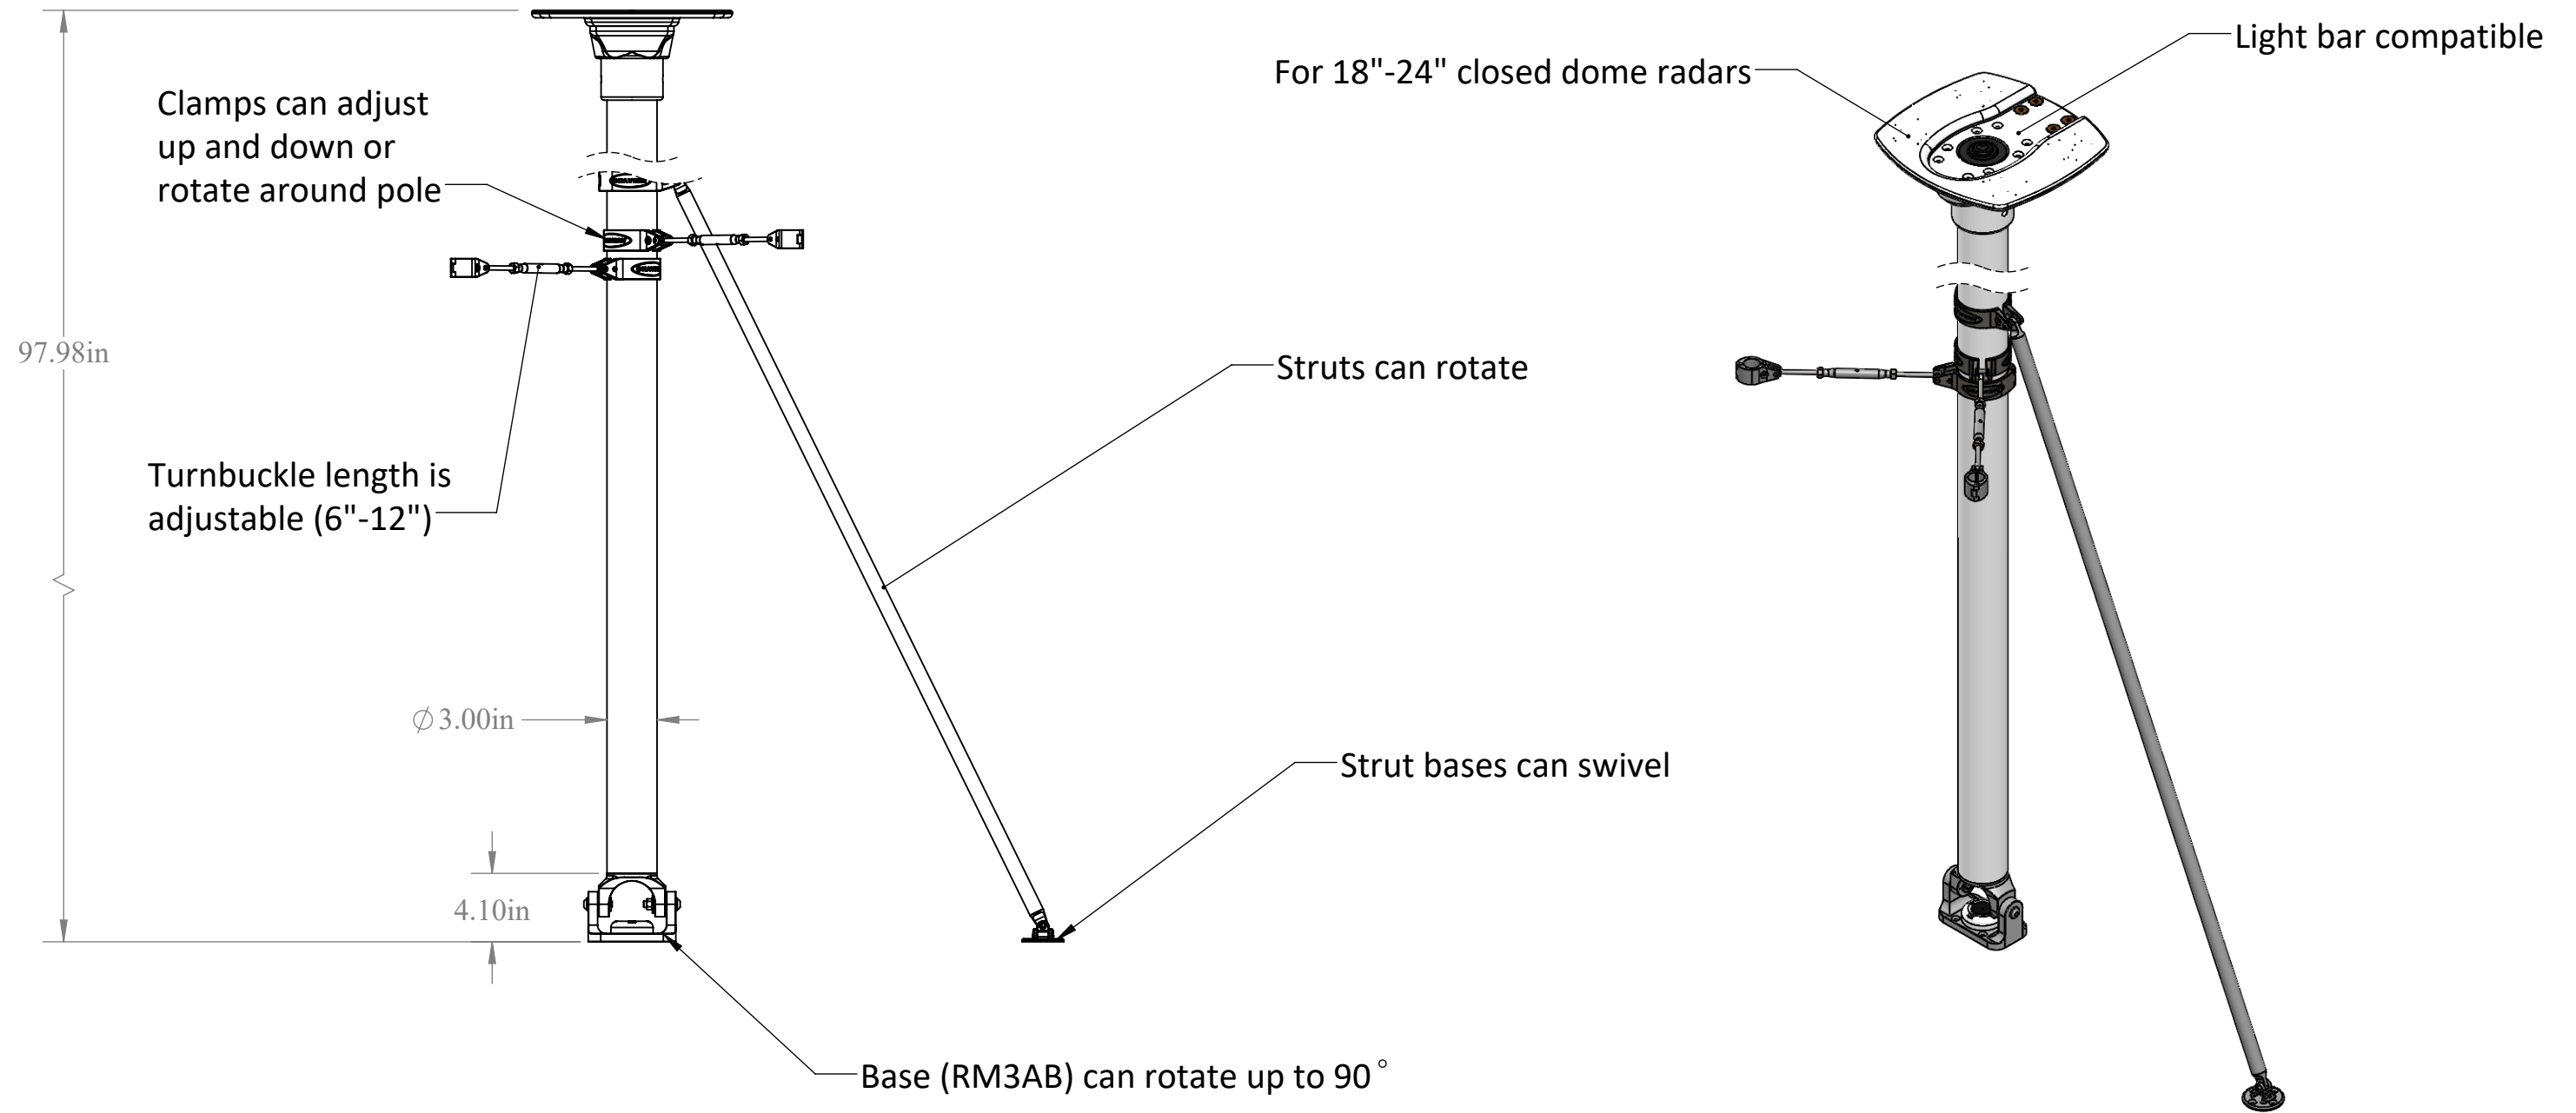

Notes:

1. Limited dimension drawing (applies to all sheets)
2. Some drawing views may be broken in order to improve clarity
3. Sheet 1 scale 1:10

Notes:

1. Sheet 2 scale 1:2

Cable seal included

Sheet 2 of 2

RM3AB (Included with RM8148 Pole Kit)

For help e-mail
info@seaviewglobal.com
ph. 1-800-655-7922