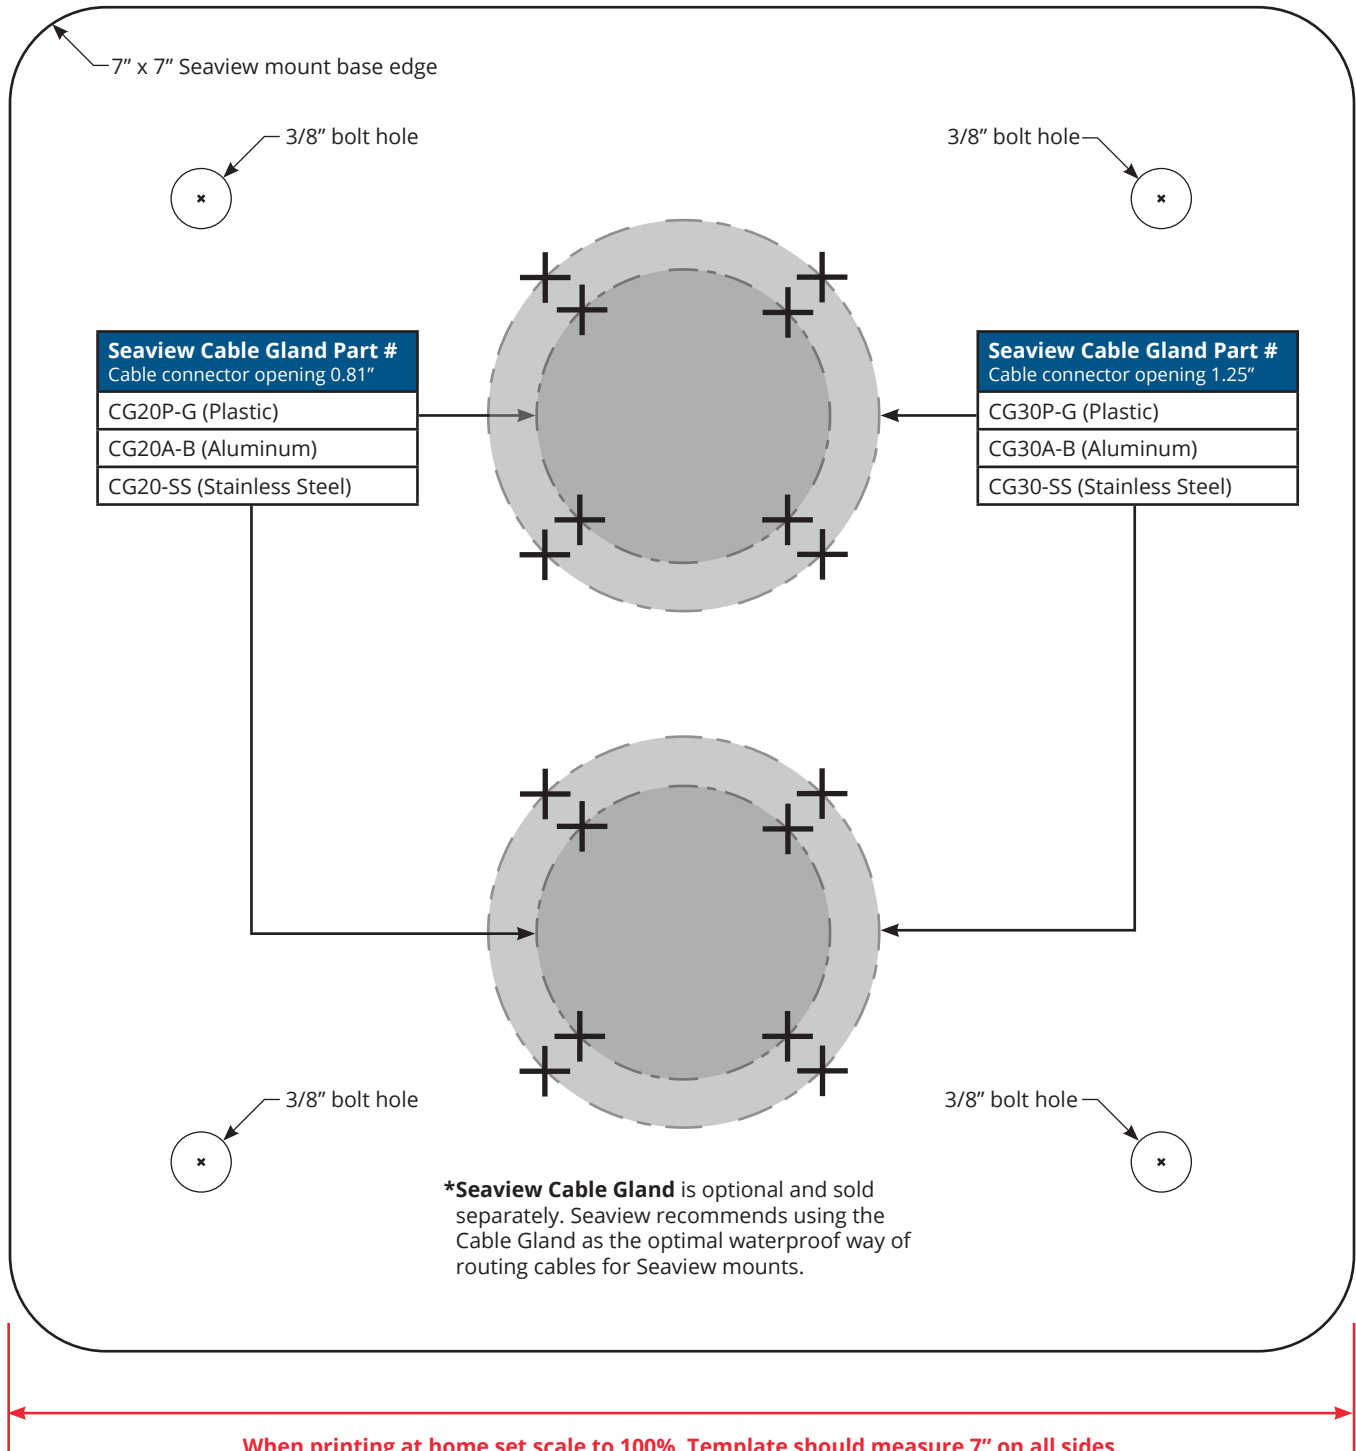

7" x 7" Base Drill Template

Use the templates on this side for these Seaview mounts:

- PMA-57-M1
- PMF-57-M1

7" x 7" Base Drill Template

Use the templates on this side for these Seaview mounts:

- PMA-57-M1
- PMF-57-M1

7" x 7" Base Drill Template

Use the templates on this side for these Seaview mounts:

- PMA-107-M1
- PMA-167-M1
- PMA-247-M1
- PMF-107-M1

7" x 7" Base Drill Template

Use the templates on this side for these Seaview mounts: