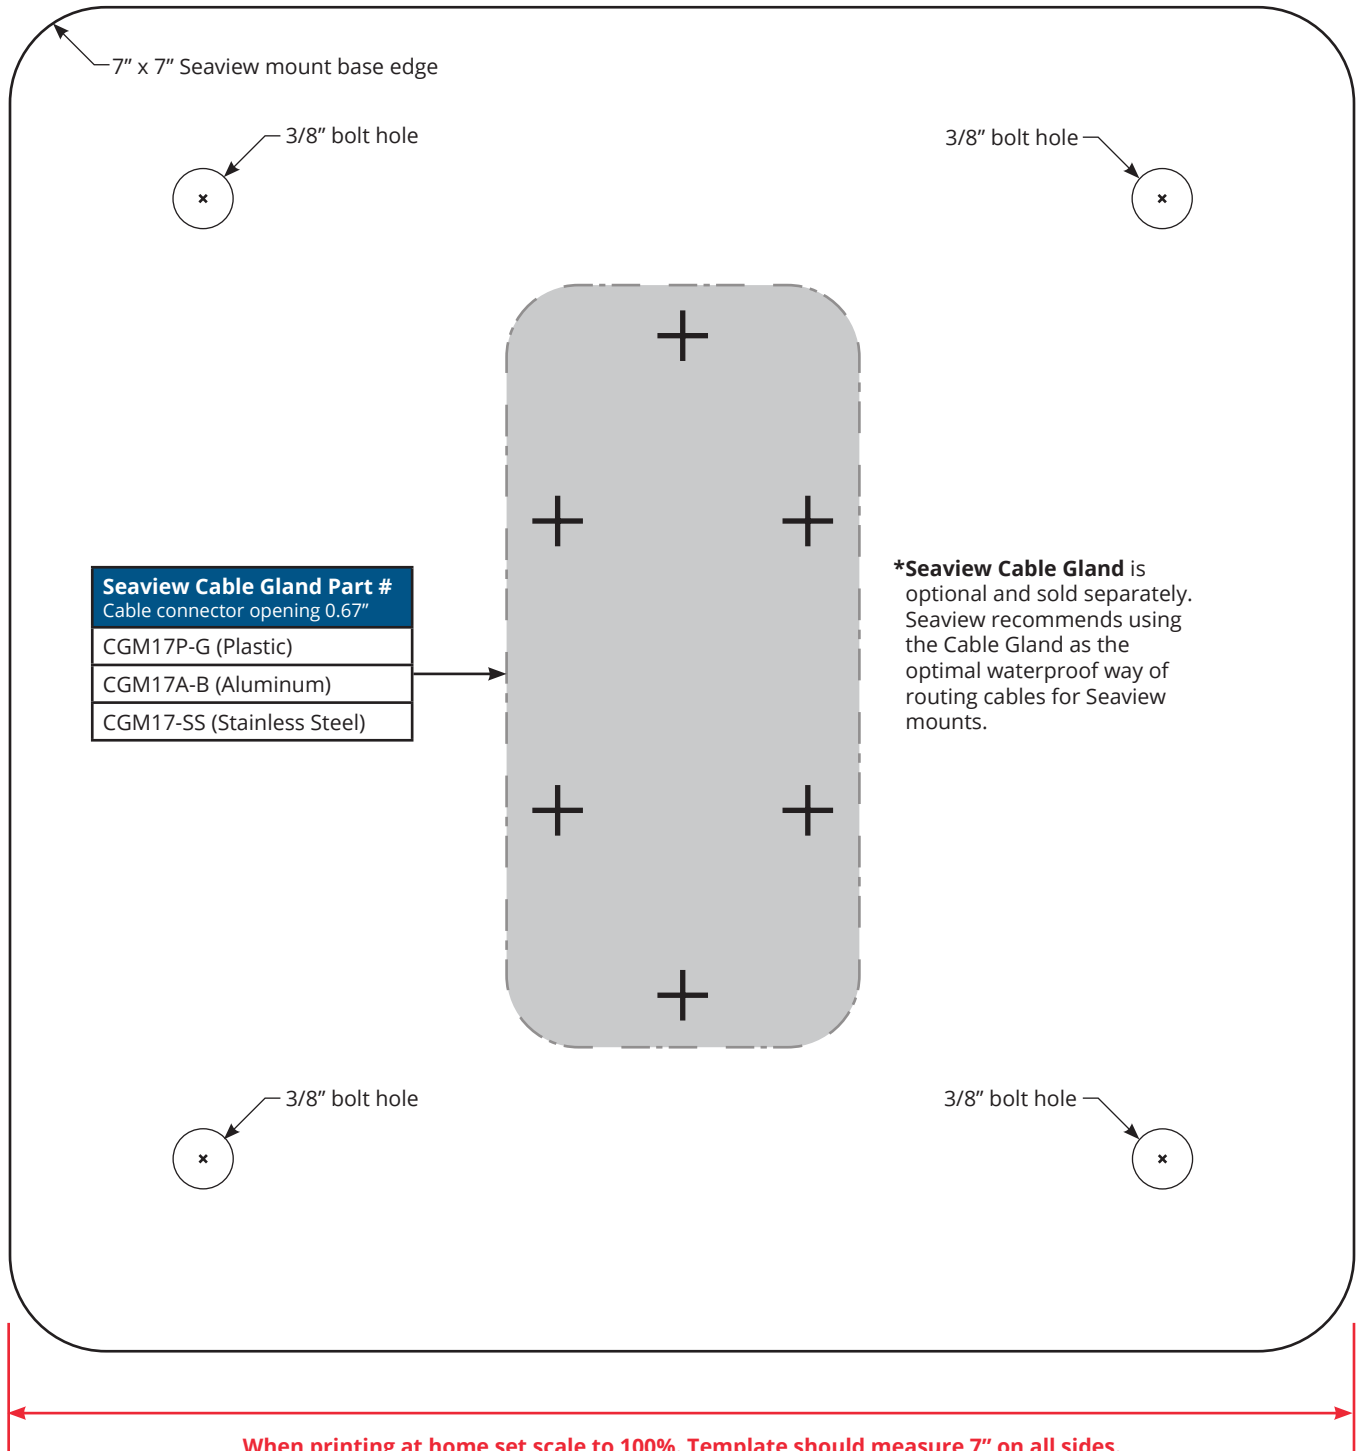

7" x 7" Base Drill Template

Use the templates on this side for these Seaview mounts:

- PMA-57-M1
- PMF-57-M1

7" x 7" Base Drill Template

Use the templates on this side for these Seaview mounts:

- PMA-57-M1
- PMF-57-M1

7" x 7" Base Drill Template

Use the templates on this side for these Seaview mounts:

- PMA-107-M1
- PMA-167-M1
- PMA-247-M1
- PMF-107-M1

7" x 7" Base Drill Template

Use the templates on this side for these Seaview mounts: