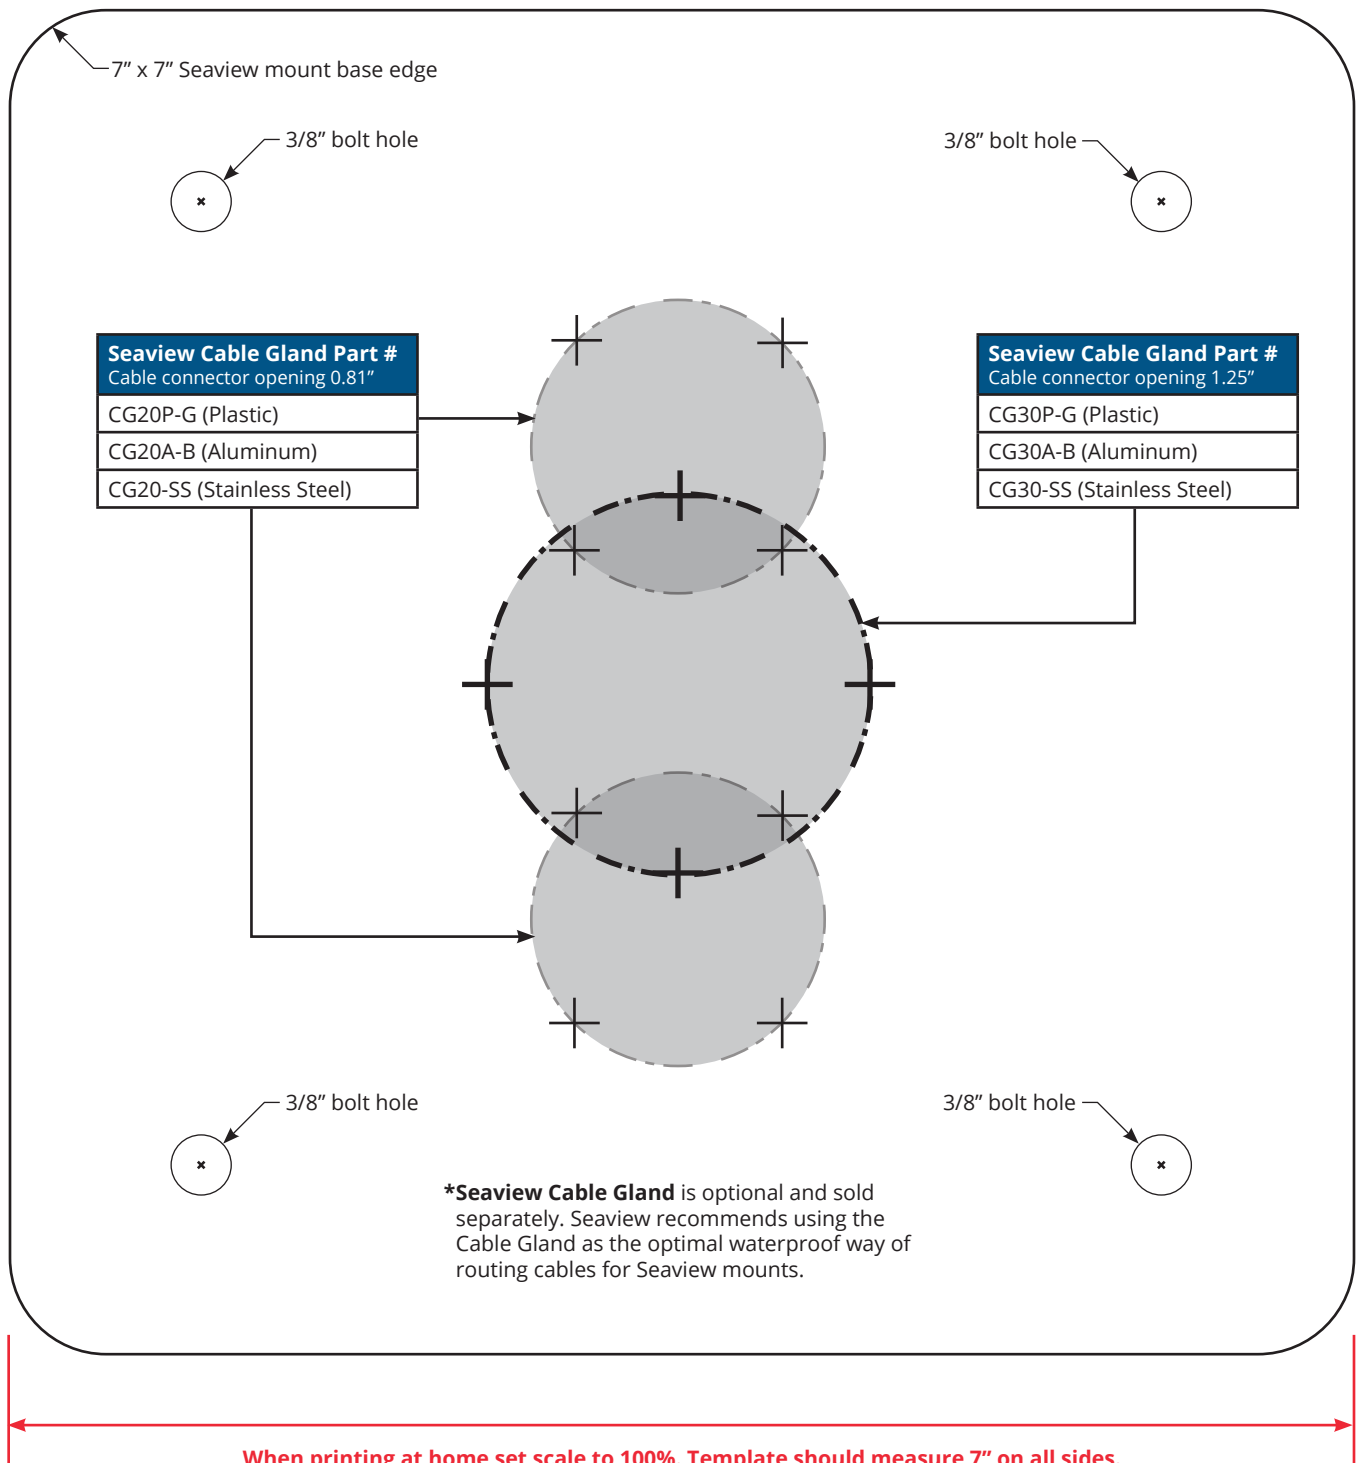

7" x 7" Base Drill Template

Use the templates on this side for these Seaview mounts:

- PMA-57-M1
- PMF-57-M1

7" x 7" Base Drill Template

Use the templates on this side for these Seaview mounts:

- PMA-57-M1
- PMF-57-M1

7" x 7" Base Drill Template

Use the templates on this side for these Seaview mounts:

- PMA-107-M1
- PMA-167-M1
- PMA-247-M1
- PMF-107-M1

7" x 7" Base Drill Template

Use the templates on this side for these Seaview mounts: