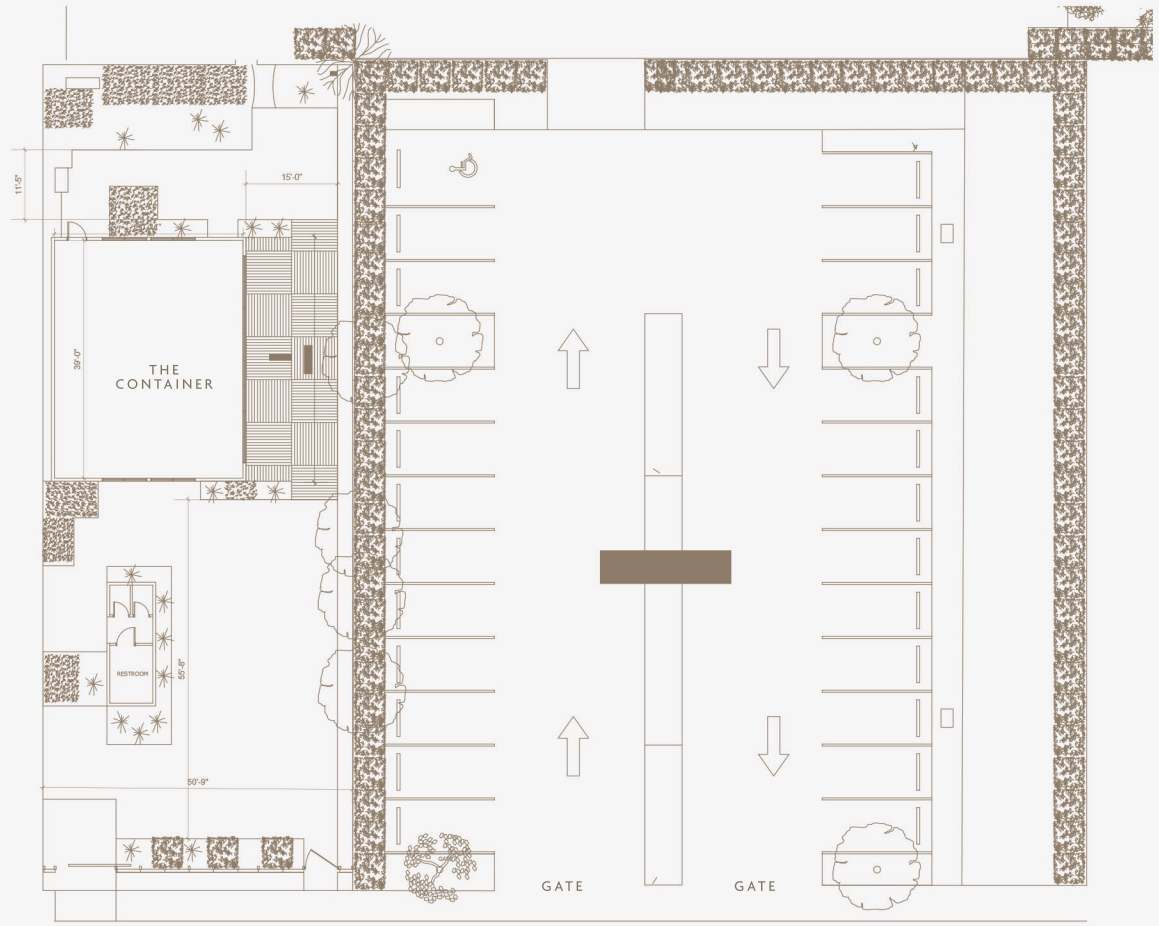

the
**SACRED
SPACE**
miami

YOGA GARDEN FLOORPLAN

N.E. 24TH STREET

the SACRED SPACE *miami*

YOGA INTERIOR FLOORPLAN