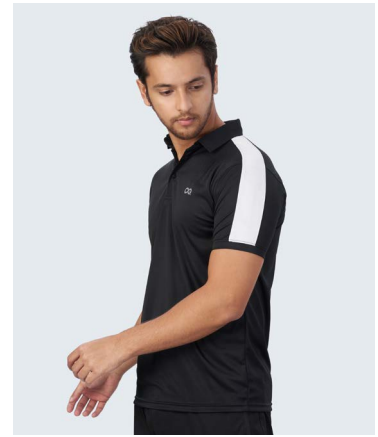

SKU 1883BK

SIZE XS to 3XL