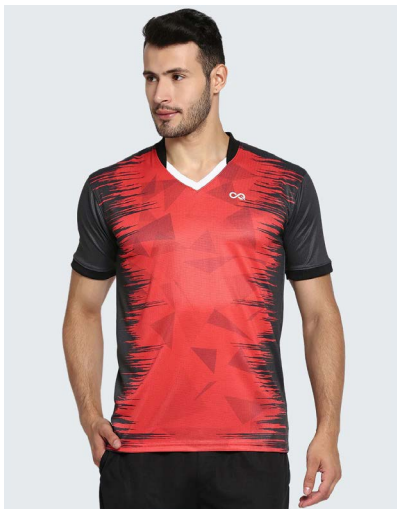

SKU A10032 C SET

SIZE XS to 3XL

SKU A10038 C SET

SIZE XS to 3XL

SKU A10033 C SET

SIZE XS to 3XL

SKU A10037 C SET

SIZE XS to 3XL

SKU A10022 C SET

SIZE XS to 3XL

SKU A10024 C SET

SIZE XS to 3XL

SKU A10023 C SET

SIZE XS to 3XL

Football Jerseys & Sets

SKU	FBT1001
SIZE	XS to 3XL

SKU	FBT1002
SIZE	XS to 3XL

SKU	FBT1003
SIZE	XS to 3XL

SKU	FBT1004
SIZE	XS to 3XL

SKU FS1005

SIZE XS to 3XL

SKU FS1013

SIZE XS to 3XL

SKU FS1002