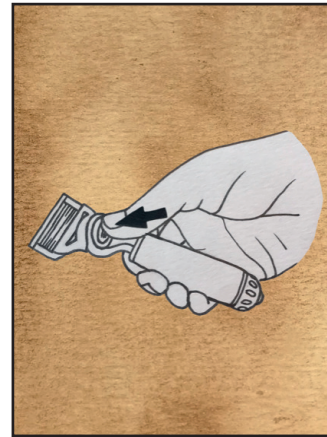

LM

To remove, slide off the razor cover.

LM

To replace, push the razor cover.

LM

To remove the blades, push the botton.

LM

To replace the new blades push until you hear a click.