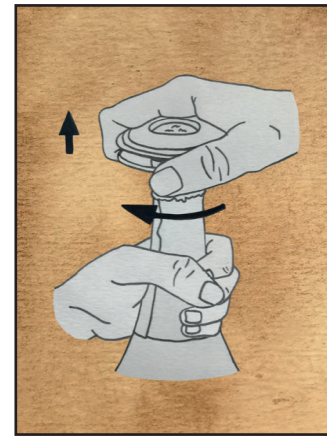

LM

Push the lever outward.

LM

Place the champagne puller on the cork and push the lever inward.

LM

Rotate the puller with an upward movement to remove the cork.