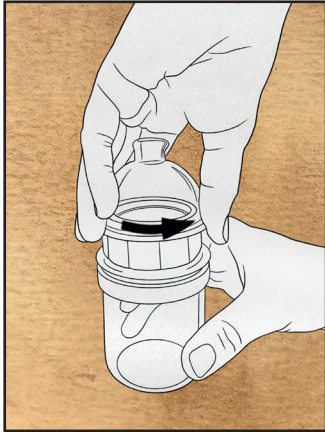

LM

Unscrew the top glass dome in order to remove it.

LM

Fill the bottle with oil or vinegar. Then screw the lid in order to close the bottle.

LM