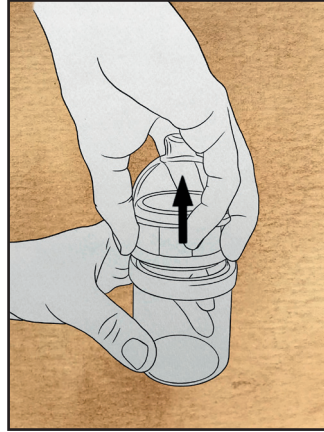

LM

Unscrew the top glass dome in order to remove it.

LM

Fill the bottle with oil or vinegar. Then screw the lid in order to close the bottle.

LM