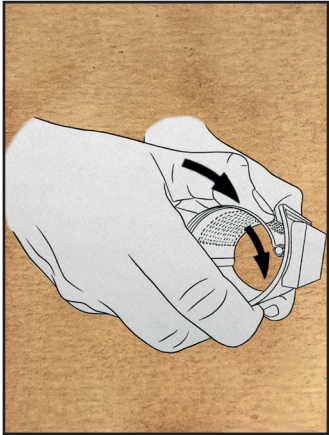

LM

Press the grate with both hands to remove it.

LM

Remove the grater from the handle in order to wash it in the dishwasher.

LM

After cleaning, insert one side of the grater into the handle.

LM

Then, press the grater on the other side in order to get it stuck.