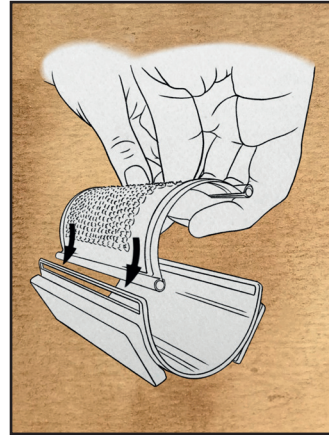

LM

Press the grate with both hands to remove it.

LM

Remove the grater from the handle in order to wash it in the dishwasher.

LM

After cleaning, insert one side of the grater into the handle.

LM

Then, press the grater on the other side in order to get it stuck.