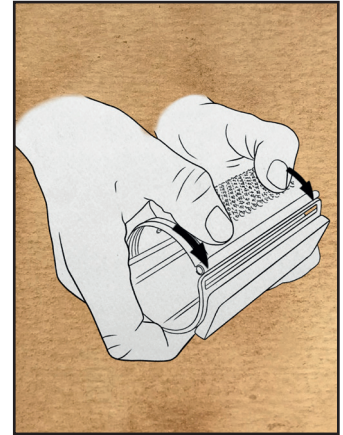

LM

Press the grate with both hands to remove it.

LM

Remove the grater from the handle in order to wash it in the dishwasher.

LM

After cleaning, insert one side of the grater into the handle.

LM

Then, press the grater on the other side in order to get it stuck.