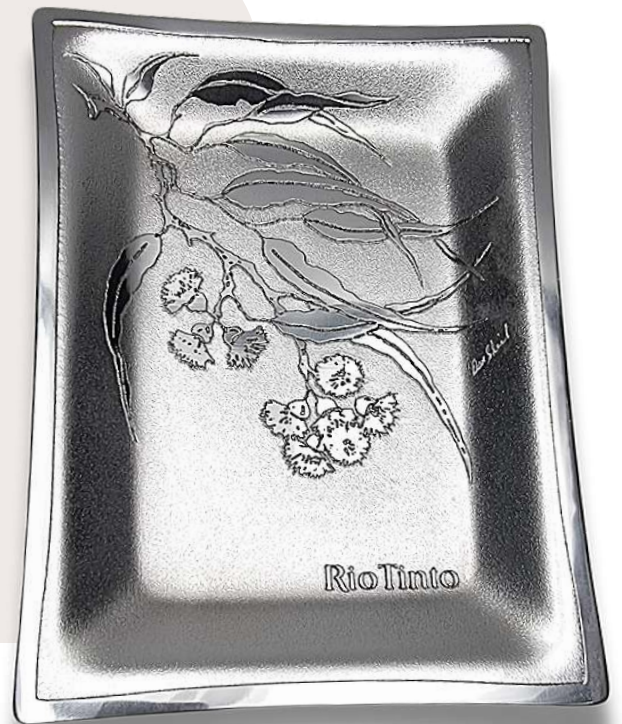

@donsheilaus

*Don Sheil*TM

donsheil.com.au

Corporate Gifts Example

Rio Tinto

Customised Design

Leaves were removed from our Flowering Gum Truffle Tray design to accommodate the Rio Tio logo, leaving it just inside the fold.