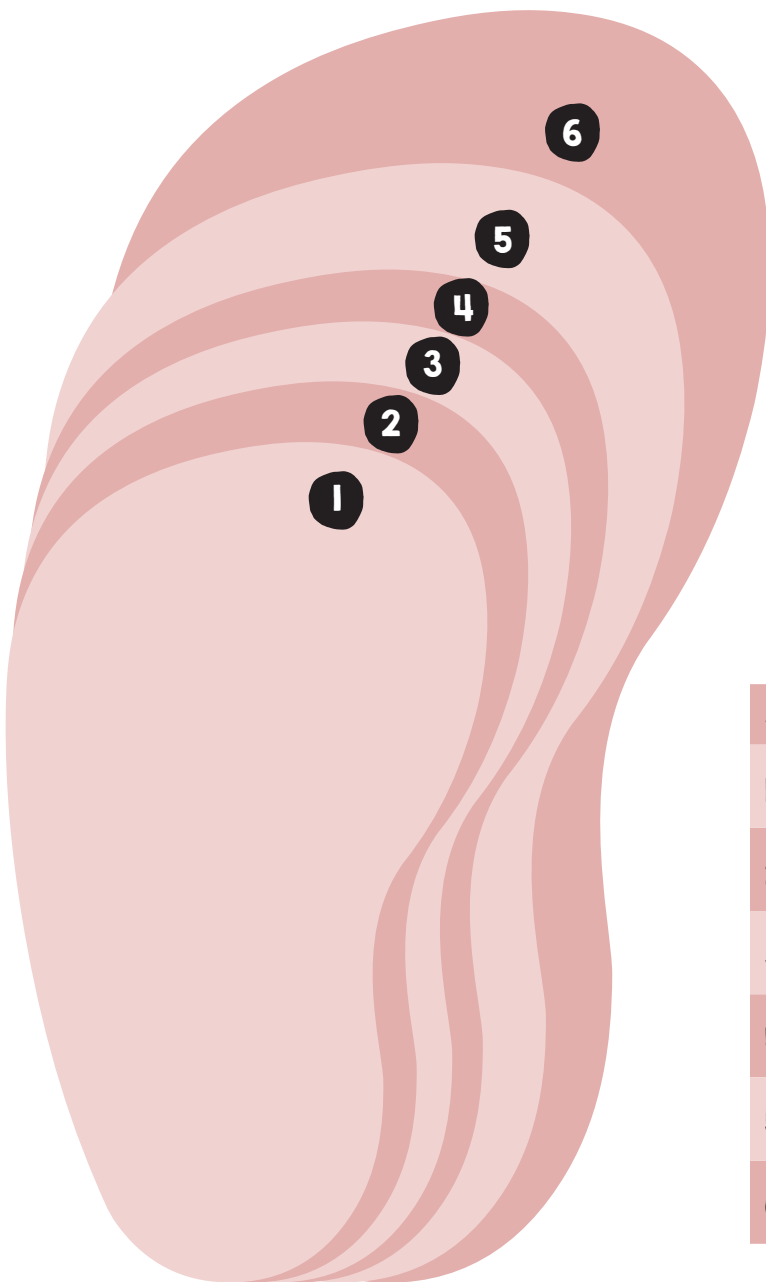

**FAWN &  
FINCH**

# FOOT SIZE GUIDE

Print and keep!

SIZE	CM	APPROX AGE
<b>1</b> small	11.2cm	0-6 months
<b>2</b> medium	12cm	6-12 months
<b>3</b> large	12.8cm	12-18 months
<b>4</b> x-large	13.5cm	18-24 months
<b>5</b> xx-large	14.9cm	2-3 years
<b>6</b> xxx-large	17cm	3-4 years

Please measure your little ones foot on a flat surface prior to ordering (be sure to add 1cm to allow for growth and wiggle room).