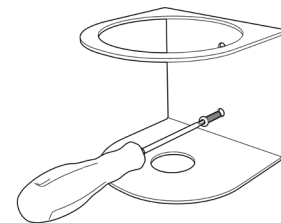

STEP ONE: MEASURE AND MARK

Hold the Spray Bottle Holder on the wall where you want it to go and mark the position of the two holes on the wall (*figure a*). It is helpful to use a level to ensure the shelf is straight.

figure a

NEED A LEVEL?

Your smartphone may have a level app already installed. If not there are many free apps available for most smartphones.

figure b

STEP TWO: INSERT ANCHORS

Using a phillips head screwdriver, install the drywall anchors into the wall at the marked locations (*figure b*).

figure c

STEP THREE: MOUNT HOLDER

Line up the shelf with the drywall anchors and install with included screws (*figure c*).

figure d

STEP FOUR: COVER SCREWS

Complete installation by snapping the black covers onto the head of each screw (*figure d*).