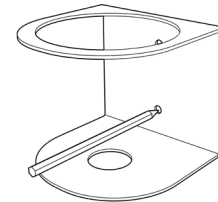

If you are installing this product on masonry walls, you will need hardware specific for this use. Please contact us to obtain a masonry installation kit at support@koova.com.

Ensure that no electrical wires are located where you are using Koova anchors & screws. Failing to ensure that no wiring exists where screws are inserted into a wall can lead to serious bodily injury, property damage or electrocution.

STEP ONE: MEASURE AND MARK

Hold the Spray Bottle Holder on the wall where you want it to go and mark the position of the two holes on the wall (*figure a*). It is helpful to use a level to ensure the shelf is straight.

figure a

NEED A LEVEL?

Your smartphone may have a level app already installed. If not there are many free apps available for most smartphones.

figure b

STEP TWO: INSERT ANCHORS

Using a phillips head screwdriver, install the drywall anchors into the wall at the marked locations (*figure b*).