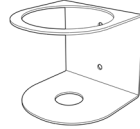

SINGLE SPRAY BOTTLE HOLDER

INSTALLATION INSTRUCTIONS

v 1.0

2x Screws

2x Screw Covers

2x Drywall Anchors

1x Spray Bottle Holder

TOOLS NEEDED

STEP ONE: MEASURE AND MARK

Hold the Spray Bottle Holder on the wall where you want it to go and mark the position of the two holes on the wall (*figure a*). It is helpful to use a level to ensure the shelf is straight.