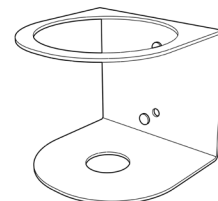

STEP ONE: MEASURE AND MARK

Hold the Spray Bottle Holder on the wall where you want it to go and mark the position of the two holes on the wall (*figure a*). It is helpful to use a level to ensure the shelf is straight.

figure a

NEED A LEVEL?

Your smartphone may have a level app already installed. If not there are many free apps available for most smartphones.

figure b

STEP TWO: INSERT ANCHORS

Using a phillips head screwdriver, install the drywall anchors into the wall at the marked locations (*figure b*).

figure c

STEP THREE: MOUNT HOLDER

Line up the shelf with the drywall anchors and install with included screws (*figure c*).

figure d

STEP FOUR: COVER SCREWS

Complete installation by snapping the black covers onto the head of each screw (*figure d*).