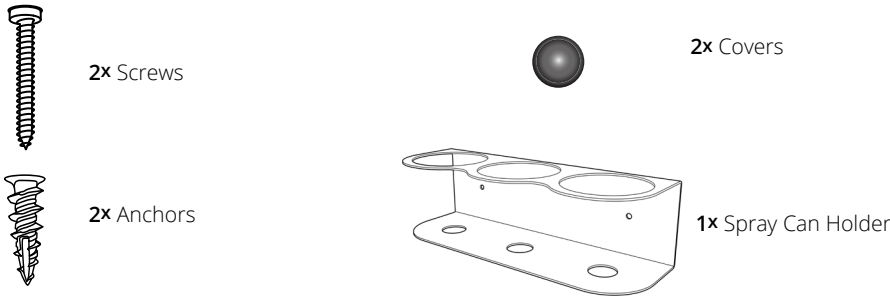

MULTI SPRAY BOTTLE HOLDER

INSTALLATION INSTRUCTIONS

v 1.1

TOOLS NEEDED

- Phillips head screwdriver
- Level (optional but recommended)

INSTALLATION WARNING

Read all instructions prior to starting. Wear safety glasses if using power tools. Use only included hardware and components.

If you are installing this product on masonry walls, you will need hardware specific for this use. Please contact us to obtain a masonry installation kit at support@koova.com.

Ensure that no electrical wires are located where you are using Koova anchors & screws. Failing to ensure that no wiring exists where screws are inserted into a wall can lead to serious bodily injury, property damage or electrocution.

figure a

STEP ONE: MEASURE AND MARK

Hold the Spray Bottle Holder on the wall where you want it to go and mark the position of the holes on the wall (*figure a*). It is helpful to use a level to ensure the shelf is straight.