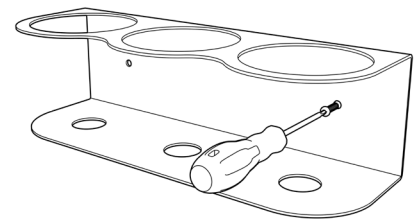

figure a

STEP ONE: MEASURE AND MARK

Hold the Spray Bottle Holder on the wall where you want it to go and mark the position of the holes on the wall (*figure a*). It is helpful to use a level to ensure the shelf is straight.

NEED A LEVEL?

Your smartphone may have a level app already installed. If not there are many free apps available for most smartphones.

figure b

STEP TWO: INSERT ANCHORS

Using a phillips head screwdriver, install the drywall anchors into the wall at the marked locations (*figure b*).

figure c

STEP THREE: MOUNT HOLDER

Line up the shelf with the drywall anchors and install with included screws (*figure c*).

figure d

STEP FOUR: COVER SCREWS

Complete installation by snapping the black covers onto the head of each screw (*figure d*).