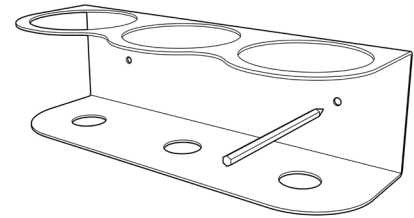

MULTI SPRAY BOTTLE HOLDER

INSTALLATION INSTRUCTIONS

v 1.1

TOOLS NEEDED

- Phillips head screwdriver
- Level (optional but recommended)

INSTALLATION WARNING

Read all instructions prior to starting. Wear safety glasses if using power tools. Use only included hardware and components.

If you are installing this product on masonry walls, you will need hardware specific for this use. Please contact us to obtain a masonry installation kit at support@koova.com.

Ensure that no electrical wires are located where you are using Koova anchors & screws. Failing to ensure that no wiring exists where screws are inserted into a wall can lead to serious bodily injury, property damage or electrocution.

figure a

STEP ONE: MEASURE AND MARK

Hold the Spray Bottle Holder on the wall where you want it to go and mark the position of the holes on the wall (*figure a*). It is helpful to use a level to ensure the shelf is straight.