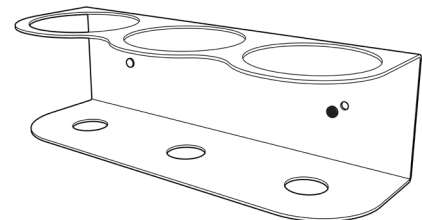

figure a

STEP ONE: MEASURE AND MARK

Hold the Spray Bottle Holder on the wall where you want it to go and mark the position of the holes on the wall (*figure a*). It is helpful to use a level to ensure the shelf is straight.

NEED A LEVEL?

Your smartphone may have a level app already installed. If not there are many free apps available for most smartphones.

figure b

STEP TWO: INSERT ANCHORS

Using a phillips head screwdriver, install the drywall anchors into the wall at the marked locations (*figure b*).

figure c

STEP THREE: MOUNT HOLDER

Line up the shelf with the drywall anchors and install with included screws (*figure c*).

figure d

STEP FOUR: COVER SCREWS

Complete installation by snapping the black covers onto the head of each screw (*figure d*).