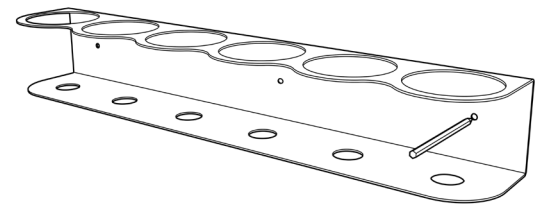

If you are installing this product on masonry walls, you will need hardware specific for this use. Please contact us to obtain a masonry installation kit at support@koova.com.

Ensure that no electrical wires are located where you are using Koova anchors & screws. Failing to ensure that no wiring exists where screws are inserted into a wall can lead to serious bodily injury, property damage or electrocution.

figure a

STEP ONE: MEASURE AND MARK

Hold the Spray Bottle Holder on the wall where you want it to go and mark the position of the holes on the wall (*figure a*). It is helpful to use a level to ensure the shelf is straight.