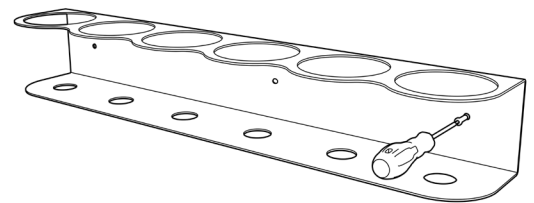

figure a

STEP ONE: MEASURE AND MARK

Hold the Spray Bottle Holder on the wall where you want it to go and mark the position of the holes on the wall (*figure a*). It is helpful to use a level to ensure the shelf is straight.

NEED A LEVEL?

Your smartphone may have a level app already installed. If not there are many free apps available for most smartphones.

figure b

STEP TWO: INSERT ANCHORS

Using a phillips head screwdriver, install the drywall anchors into the wall at the marked locations (*figure b*).

figure c

STEP THREE: MOUNT HOLDER

Line up the shelf with the drywall anchors and install with included screws (*figure c*).

figure d

STEP FOUR: COVER SCREWS

Complete installation by snapping the black covers onto the head of each screw (*figure d*).