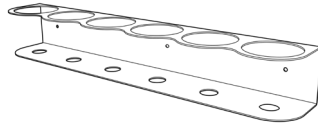

SIX SPRAY BOTTLE HOLDER

INSTALLATION INSTRUCTIONS

v 1.1

3x Screws

3x Screw Covers

3x Drywall Anchors

1x Spray Can Holder

TOOLS NEEDED

figure a

STEP ONE: MEASURE AND MARK

Hold the Spray Bottle Holder on the wall where you want it to go and mark the position of the holes on the wall (*figure a*). It is helpful to use a level to ensure the shelf is straight.