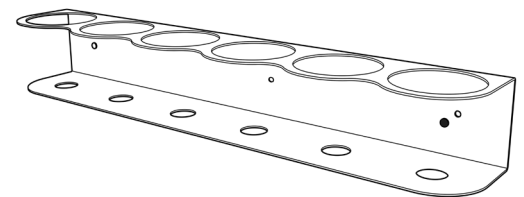

figure a

STEP ONE: MEASURE AND MARK

Hold the Spray Bottle Holder on the wall where you want it to go and mark the position of the holes on the wall (*figure a*). It is helpful to use a level to ensure the shelf is straight.

NEED A LEVEL?

Your smartphone may have a level app already installed. If not there are many free apps available for most smartphones.

figure b

STEP TWO: INSERT ANCHORS

Using a phillips head screwdriver, install the drywall anchors into the wall at the marked locations (*figure b*).

figure c

STEP THREE: MOUNT HOLDER

Line up the shelf with the drywall anchors and install with included screws (*figure c*).

figure d

STEP FOUR: COVER SCREWS

Complete installation by snapping the black covers onto the head of each screw (*figure d*).